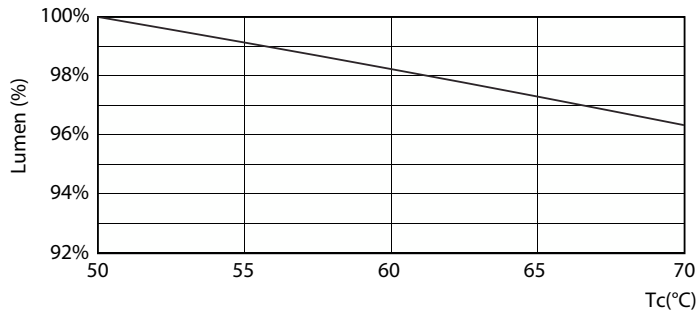

ESSENTIAL LEDtube 8-16W G5 830-865 APR

ESSENTIAL LEDtube 8-16W G5 830-865 APR

Lumen Maintenance Diagram - CorePro LEDtube 600mm 8W865 G5 I APR

CorePro LED tube Mains T5

Lifetime

Lumen Maintenance Diagram - CorePro LEDtube 600mm 8W865 G5 I APR