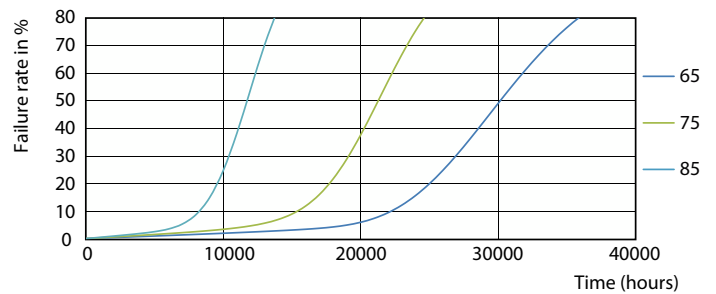

General uniform lighting - CorePro LEDtube 600mm 8W865 G5 I APR

CorePro LED tube Mains T5

Photometric data

Light Distribution Diagram - CorePro LEDtube 600mm 8W865 G5 I APR

Lifetime

ESSENTIAL LEDtube 8-16W G5 830-865 APR