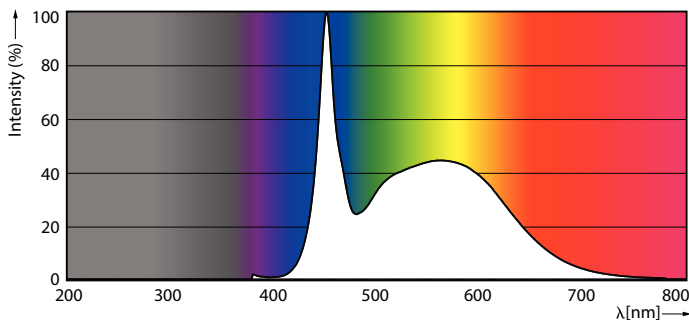

Product data

General Information		Input Frequency	
Cap-Base	G5		50 to 60 Hz
Nominal lifetime	30,000 hour(s)	Power Consumption	8 W
Switching Cycle	50,000	Lamp Current (Max)	89 mA
Lighting Technology	LEDtube	Lamp Current (Min)	39 mA
Light Technical		Starting Time (Nom)	0.5 s
Color Code	865 [CCT of 6500K]	Warm-up time to 60% light	0.5 s
Beam Angle (Nom)	200 degree(s)	Power Factor (Fraction)	0.92
Luminous Flux	1,050 lm	Voltage (Nom)	100-240 V
Color Designation	Cool Daylight	LED alternative to fluorescent lamp power	14W TL5 HE
Correlated Color Temperature (Nom)	6500 K	Ballast Compatibility	Mains
Luminous Efficacy (rated) (Nom)	131.00 lm/W	Temperature	
Color Consistency	<6	T-Case Maximum (Nom)	70 °C
Color rendering index (CRI)	80	Controls and Dimming	
LLMF At End Of Nominal Lifetime (Nom)	70 %	Dimmable	No
Operating and Electrical		Mechanical and Housing	
Line Frequency	50 to 60 Hz	Product Length	600 mm

CorePro LED tube Mains T5

Bulb Shape	T5
Net Weight (Piece)	0.070 kg

Approval and Application

Energy Saving Product	Yes
Approval Marks	CE marking RoHS compliance KEMA Keur certificate
Energy Consumption kWh/1000 h	8 kWh
EU RoHS compliant	Yes
Ambient temperature range	-20 °C to 45 °C

Dimensional drawing

Product	D1	D2	A1	A2	A3
CorePro LEDtube 600mm 8W865 G5 I APR	15.8 mm	19 mm	549 mm	556.1 mm	563.2 mm

Photometric data

Spectral Power Distribution Colour - CorePro LEDtube 600mm 8W865 G5 I APR