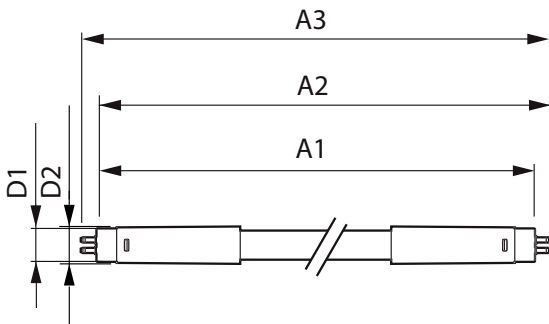

CorePro LED tube Mains T5

Bulb Shape	T5
Net Weight (Piece)	0.070 kg

Approval and Application

Energy Saving Product	Yes
Approval Marks	CE marking RoHS compliance KEMA Keur certificate
Energy Consumption kWh/1000 h	8 kWh
EU RoHS compliant	Yes
Ambient temperature range	-20 °C to 45 °C

Application Conditions

Wireless Technology	Not applicable
---------------------	----------------

Product Data

Order product name	CorePro LEDtube 600mm 8W865 G5 I APR
Full product name	CorePro LEDtube 600mm 8W865 G5 I APR
Full product code	871869673200700
Order code	73200700
Material Nr. (12NC)	929001380808
Numerator - Quantity Per Pack	1
EAN/UPC - Product/Case	8718696732007
Numerator - Packs per outer box	20
EAN/UPC - Case	8718696732014

Dimensional drawing

Product	D1	D2	A1	A2	A3
CorePro LEDtube 600mm 8W865 G5 I APR	15.8 mm	19 mm	549 mm	556.1 mm	563.2 mm

Photometric data

Spectral Power Distribution Colour - CorePro LEDtube 600mm 8W865 G5 I APR