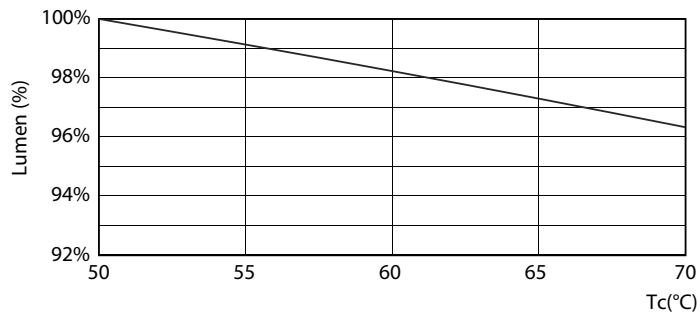

CorePro LED tube Mains T5

Lifetime

Lumen Maintenance Diagram - CorePro LEDtube 600mm 8W840 G5 I APR