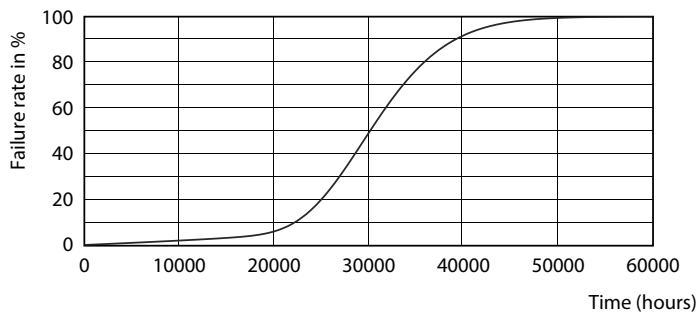

ESSENTIAL LEDtube 8-16W G5 830-865 APR