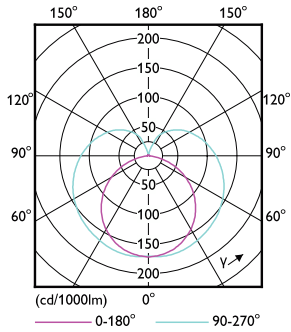

Dimensional drawing

Product	D1	D2	A1	A2	A3
CorePro LEDtube 600mm 8W840 G5 I APR	15,8 mm	19 mm	549 mm	556,1 mm	563,2 mm

Photometric data

Spectral Power Distribution Colour - CorePro LEDtube 600mm 8W840 G5 I APR

General uniform lighting - CorePro LEDtube 600mm 8W840 G5 I APR

CorePro LED tube Mains T5

Photometric data

Light Distribution Diagram - CorePro LEDtube 600mm 8W840 G5 I APR

Lifetime

ESSENTIAL LEDtube 8-16W G5 830-865 APR