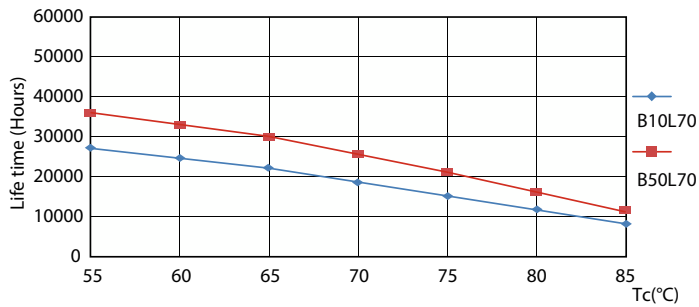

General uniform lighting - CorePro LEDtube 600mm 8W840 G5 I APR

CorePro LED tube Mains T5

Photometric data

Light Distribution Diagram - CorePro LEDtube 600mm 8W840 G5 I APR

Lifetime

ESSENTIAL LEDtube 8-16W G5 830-865 APR