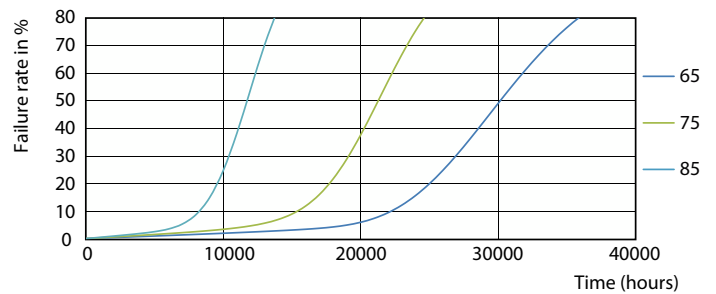

Dimensional drawing

Product	D1	D2	A1	A2	A3
CorePro LEDtube 600mm 8W840 G5 I APR	15,8 mm	19 mm	549 mm	556,1 mm	563,2 mm

Photometric data

Spectral Power Distribution Colour - CorePro LEDtube 600mm 8W840 G5 I APR

General uniform lighting - CorePro LEDtube 600mm 8W840 G5 I APR

CorePro LED tube Mains T5

Photometric data

Light Distribution Diagram - CorePro LEDtube 600mm 8W840 G5 I APR

Lifetime

ESSENTIAL LEDtube 8-16W G5 830-865 APR