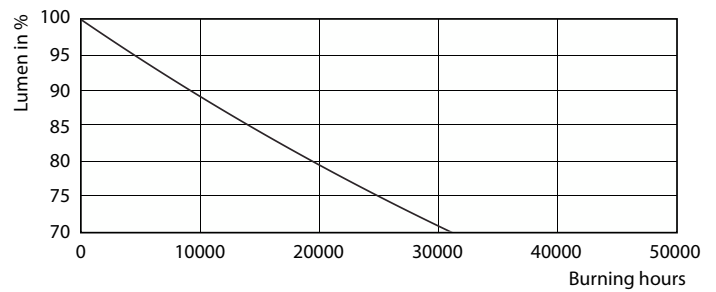

ESSENTIAL LEDtube 8-16W G5 830-865 APR

Lumen Maintenance Diagram - CorePro LEDtube 600mm 8W840 G5 I APR