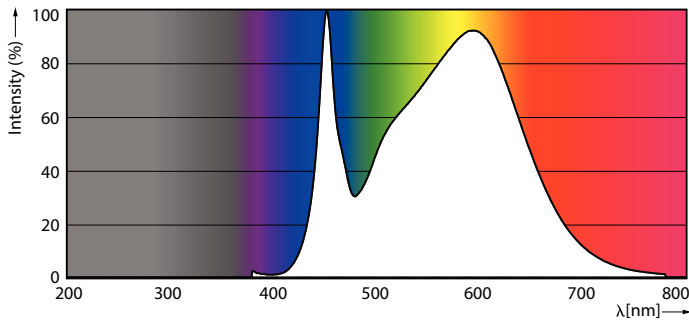

Product data

General Information		Input Frequency	
Cap-Base	G5	Input Frequency	50 to 60 Hz
Nominal lifetime	30,000 hour(s)	Power Consumption	8 W
Switching Cycle	50,000	Lamp Current (Max)	89 mA
Lighting Technology	LEDtube	Lamp Current (Min)	39 mA
Light Technical		Starting Time (Nom)	0.5 s
Color Code	840 [CCT of 4000K]	Warm-up time to 60% light	0.5 s
Beam Angle (Nom)	200 degree(s)	Power Factor (Fraction)	0.92
Luminous Flux	1,050 lm	Voltage (Nom)	100-240 V
Color Designation	Cool White (CW)	LED alternative to fluorescent lamp power	14W TL5 HE
Correlated Color Temperature (Nom)	4000 K	Ballast Compatibility	Mains
Luminous Efficacy (rated) (Nom)	131.00 lm/W	Temperature	
Color Consistency	<6	T-Case Maximum (Nom)	70 °C
Color rendering index (CRI)	80	Controls and Dimming	
LLMF At End Of Nominal Lifetime (Nom)	70 %	Dimmable	No
Operating and Electrical		Mechanical and Housing	
Line Frequency	50 to 60 Hz	Product Length	600 mm

CorePro LED tube Mains T5

Bulb Shape	T5
Net Weight (Piece)	0.070 kg

Approval and Application

Energy Saving Product	Yes
Approval Marks	CE marking RoHS compliance KEMA Keur certificate
Energy Consumption kWh/1000 h	8 kWh
EU RoHS compliant	Yes
Ambient temperature range	-20 °C to 45 °C

Dimensional drawing

Product	D1	D2	A1	A2	A3
CorePro LEDtube 600mm 8W840 G5 I APR	15.8 mm	19 mm	549 mm	556.1 mm	563.2 mm

Photometric data

Spectral Power Distribution Colour - CorePro LEDtube 600mm 8W840 G5 I APR