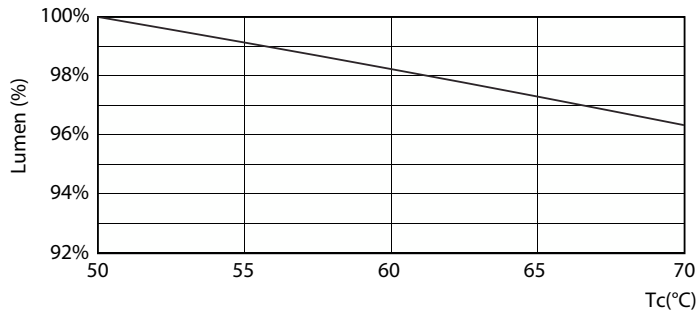

CorePro LED tube Mains T5

Lifetime

Lumen Maintenance Diagram - CorePro LEDtube 600mm 8W840 G5 I APR