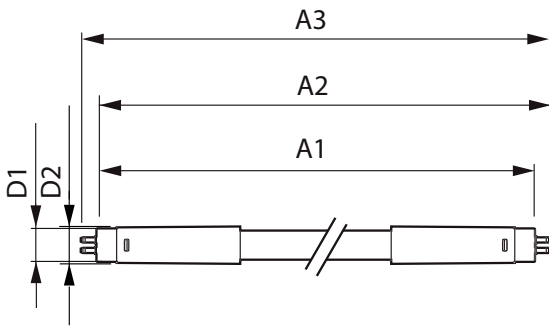

CorePro LED tube Mains T5

Bulb Shape	T5
Net Weight (Piece)	0.070 kg

Approval and Application

Energy Saving Product	Yes
Approval Marks	CE marking RoHS compliance KEMA Keur certificate
Energy Consumption kWh/1000 h	8 kWh
EU RoHS compliant	Yes
Ambient temperature range	-20 °C to 45 °C

Application Conditions

Wireless Technology	Not applicable
---------------------	----------------

Product Data

Order product name	CorePro LEDtube 600mm 8W840 G5 I APR
Full product name	CorePro LEDtube 600mm 8W840 G5 I APR
Full product code	871869673198700
Order code	73198700
Material Nr. (12NC)	929001380708
Numerator - Quantity Per Pack	1
EAN/UPC - Product/Case	8718696731987
Numerator - Packs per outer box	20
EAN/UPC - Case	8718696731994

Dimensional drawing

Product	D1	D2	A1	A2	A3
CorePro LEDtube 600mm 8W840 G5 I APR	15.8 mm	19 mm	549 mm	556.1 mm	563.2 mm

Photometric data

Spectral Power Distribution Colour - CorePro LEDtube 600mm 8W840 G5 I APR