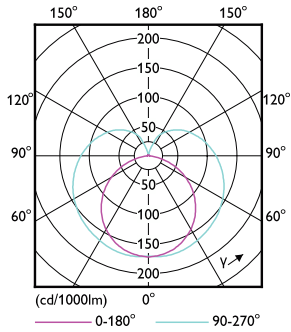

Dimensional drawing

Product	D1	D2	A1	A2	A3
CorePro LEDtube 600mm 8W840 G5 I APR	15.8 mm	19 mm	549 mm	556.1 mm	563.2 mm

Photometric data

Spectral Power Distribution Colour - CorePro LEDtube 600mm 8W840 G5 I APR

General uniform lighting - CorePro LEDtube 600mm 8W840 G5 I APR

CorePro LED tube Mains T5

Photometric data

Light Distribution Diagram - CorePro LEDtube 600mm 8W840 G5 I APR

Lifetime

ESSENTIAL LEDtube 8-16W G5 830-865 APR