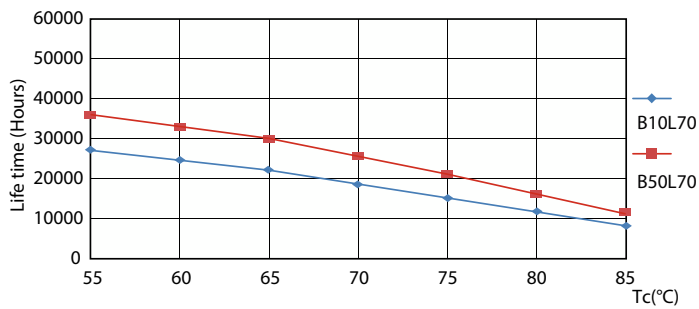

General uniform lighting - CorePro LEDtube 600mm 8W840 G5 I APR

CorePro LED tube Mains T5

Photometric data

Light Distribution Diagram - CorePro LEDtube 600mm 8W840 G5 I APR

Lifetime

ESSENTIAL LEDtube 8-16W G5 830-865 APR