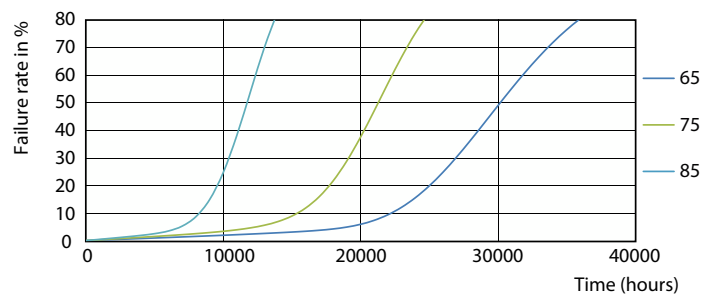

General uniform lighting - CorePro LEDtube 600mm 8W840 G5 I APR

CorePro LED tube Mains T5

Photometric data

Light Distribution Diagram - CorePro LEDtube 600mm 8W840 G5 I APR

Lifetime

ESSENTIAL LEDtube 8-16W G5 830-865 APR