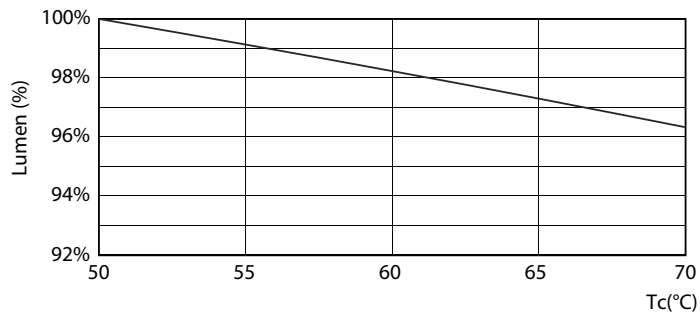

ESSENTIAL LEDtube 8-16W G5 830-865 APR

ESSENTIAL LEDtube 8-16W G5 830-865 APR

Lumen Maintenance Diagram - CorePro LEDtube 600mm 8W830 G5 I MX

Tubo LED CorePro Mains T5

Lifetime

Lumen Maintenance Diagram - CorePro LEDtube 600mm 8W830 G5 I MX