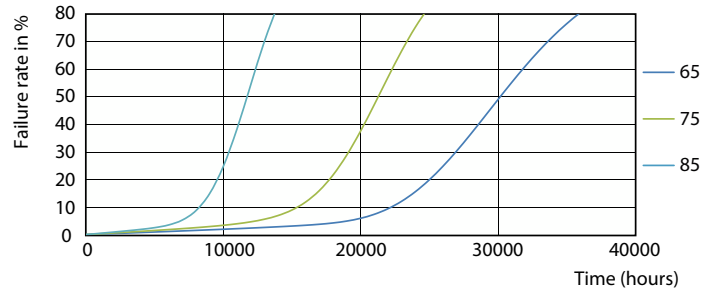

General uniform lighting - CorePro LEDtube 600mm 8W830 G5 I MX

CorePro LED tube Mains T5

Photometric data

Light Distribution Diagram - CorePro LEDtube 600mm 8W830 G5 I MX

Lifetime

ESSENTIAL LEDtube 8-16W G5 830-865 APR