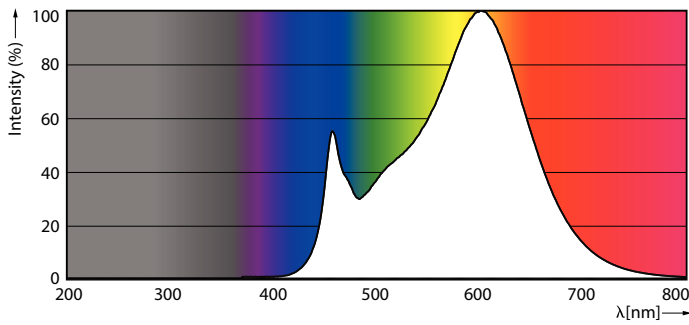

Product data

General Information	
Cap-Base	G5
Nominal lifetime	30,000 hour(s)
Switching Cycle	50,000
Lighting Technology	LEDtube
Warranty period	3 years

Light Technical	
Color Code	830 [CCT of 3000K]
Beam Angle (Nom)	200 degree(s)
Luminous Flux	1,000 lm
Color Designation	White (WH)
Correlated Color Temperature (Nom)	3000 K
Luminous Efficacy (rated) (Nom)	112.00 lm/W
Color Consistency	<6
Color rendering index (CRI)	80

CorePro LED tube Mains T5

Temperature	
T-Case Maximum (Nom)	70 °C
Controls and Dimming	
Dimmable	No
Mechanical and Housing	
Bulb Material	Glass
Product Length	600 mm
Bulb Shape	T5
Net Weight (Piece)	0.070 kg
Approval and Application	
Energy Saving Product	Yes
Approval Marks	CE marking RoHS compliance KEMA Keur certificate

Dimensional drawing

Product	D1	D2	A1	A2	A3
CorePro LEDtube 600mm 8W830 G5 I MX	15.8 mm	19 mm	549 mm	556.1 mm	563.2 mm

Photometric data

Spectral Power Distribution Colour - CorePro LEDtube 600mm 8W830 G5 I MX