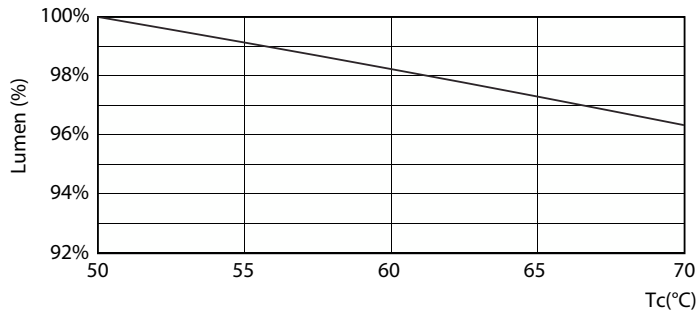

CorePro LED tube Mains T5

Lifetime

Lumen Maintenance Diagram - CorePro LEDtube 600mm 8W830 G5 I MX