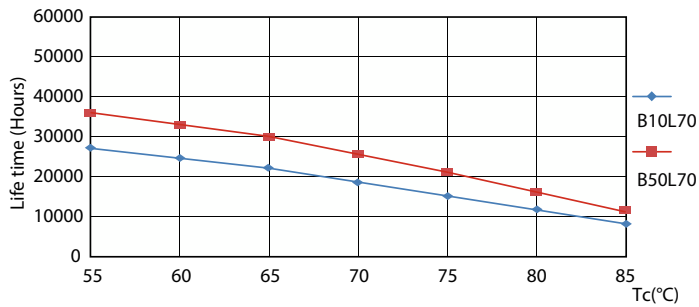

Lifetime

ESSENTIAL LEDtube 8-16W G5 830-865 APR