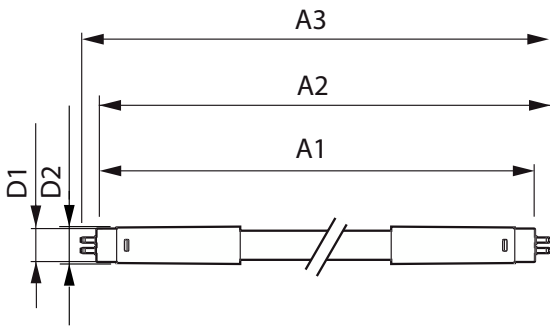

Product data

General Information	
Cap-Base	G5
Nominal lifetime	30,000 hour(s)
Switching Cycle	50,000
Lighting Technology	LEDtube
Warranty period	3 years

Light Technical	
Color Code	830 [CCT of 3000K]
Beam Angle (Nom)	200 degree(s)
Luminous Flux	1,000 lm
Color Designation	White (WH)
Correlated Color Temperature (Nom)	3000 K
Luminous Efficacy (rated) (Nom)	112.00 lm/W
Color Consistency	<6
Color rendering index (CRI)	80

CorePro LED tube Mains T5

Temperature	
T-Case Maximum (Nom)	70 °C
Controls and Dimming	
Dimmable	No
Mechanical and Housing	
Bulb Material	Glass
Product Length	600 mm
Bulb Shape	T5
Net Weight (Piece)	0.070 kg
Approval and Application	
Energy Saving Product	Yes
Approval Marks	CE marking RoHS compliance KEMA Keur certificate

EU RoHS compliant	Yes
Ambient temperature range	-20 °C to 45 °C
Product Data	
Order product name	CorePro LEDtube 600mm 8W830 G5 I MX
Full product name	CorePro LEDtube 600mm 8W830 G5 I MX
Full product code	871869673414800
Order code	929001380612
Material Nr. (12NC)	929001380612
Numerator - Quantity Per Pack	1
EAN/UPC - Product/Case	8718696734148
Numerator - Packs per outer box	20
EAN/UPC - Case	8718696734155

Dimensional drawing

Product	D1	D2	A1	A2	A3
CorePro LEDtube 600mm 8W830 G5 I MX	15.8 mm	19 mm	549 mm	556.1 mm	563.2 mm

Photometric data

Spectral Power Distribution Colour - CorePro LEDtube 600mm 8W830 G5 I MX