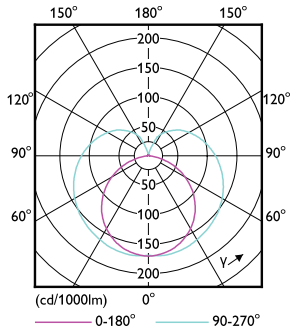

Dimensional drawing

Product	D1	D2	A1	A2	A3
CorePro LEDtube 600mm 8W830 G5 I MX	15.8 mm	19 mm	549 mm	556.1 mm	563.2 mm

Photometric data

Spectral Power Distribution Colour - CorePro LEDtube 600mm 8W830 G5 I MX

General uniform lighting - CorePro LEDtube 600mm 8W830 G5 I MX

CorePro LED tube Mains T5

Photometric data

Light Distribution Diagram - CorePro LEDtube 600mm 8W830 G5 I MX

Lifetime

ESSENTIAL LEDtube 8-16W G5 830-865 APR