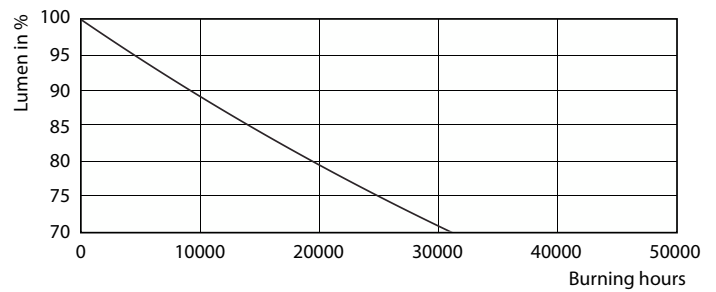

ESSENTIAL LEDtube 8-16W G5 830-865 APR

Lumen Maintenance Diagram - CorePro LEDtube 600mm 8W830 G5 I MX