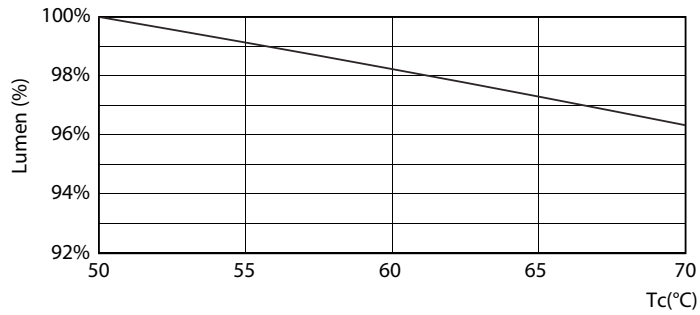

CorePro LED 燈管 Mains T5

壽命

Lumen Maintenance Diagram - CorePro LEDtube 600mm 8W830 G5 I APR