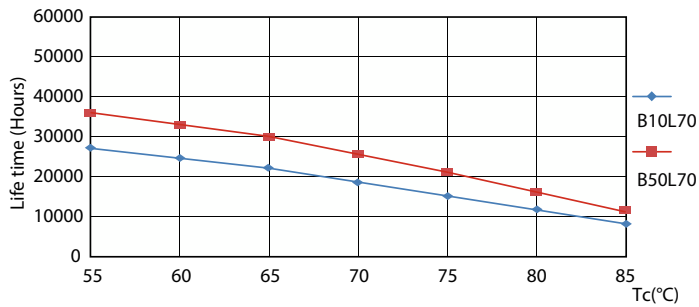

壽命

ESSENTIAL LEDtube 8-16W G5 830-865 APR