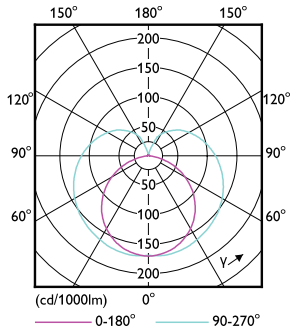

CorePro LED 燈管 Mains T5

光度数据

Light Distribution Diagram - CorePro LEDtube 600mm 8W830 G5 I APR