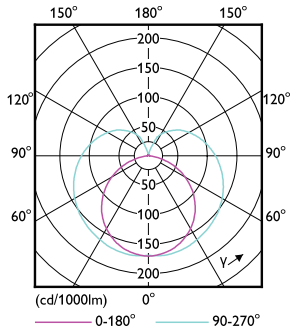

# CorePro LED tube Mains T5

Controls and Dimming	
Dimmable	No
Mechanical and Housing	
Product Length	600 mm
Bulb Shape	T5
Net Weight (Piece)	0.070 kg
Approval and Application	
Energy Saving Product	Yes
Approval Marks	CE marking RoHS compliance KEMA Keur certificate
Energy Consumption kWh/1000 h	8 kWh
EU RoHS compliant	Yes

## Dimensional drawing

Product	D1	D2	A1	A2	A3
CorePro LEDtube 600mm 8W830 G5 I APR	15.8 mm	19 mm	549 mm	556.1 mm	563.2 mm

## Photometric data

General uniform lighting - CorePro LEDtube 600mm 8W830 G5 I APR

Spectral Power Distribution Colour - CorePro LEDtube 600mm 8W830 G5 I APR

General uniform lighting - CorePro LEDtube 600mm 8W830 G5 I APR

## Photometric data

Light Distribution Diagram - CorePro LEDtube 600mm 8W830 G5 I APR