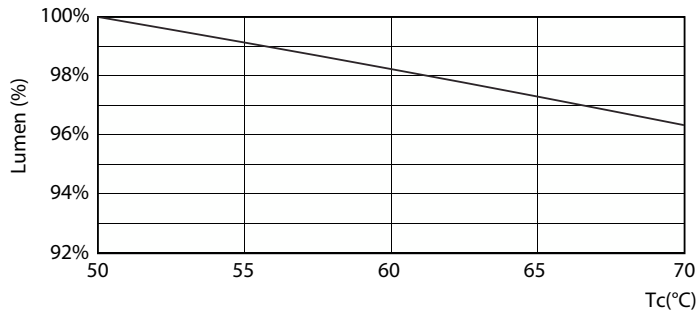

CorePro LED tube Mains T5

Lifetime

Lumen Maintenance Diagram - CorePro LEDtube 600mm 8W830 G5 I APR