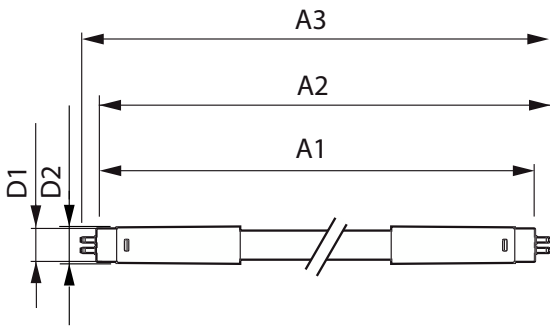

CorePro LED tube Mains T5

Controls and Dimming	
Dimmable	No
Mechanical and Housing	
Product Length	600 mm
Bulb Shape	T5
Net Weight (Piece)	0.070 kg
Approval and Application	
Energy Saving Product	Yes
Approval Marks	CE marking RoHS compliance KEMA Keur certificate
Energy Consumption kWh/1000 h	8 kWh
EU RoHS compliant	Yes

Ambient temperature range	-20 °C to 45 °C
Product Data	
Order product name	CorePro LEDtube 600mm 8W830 G5 I APR
Full product name	CorePro LEDtube 600mm 8W830 G5 I APR
Full product code	871869673196300
Order code	929001380608
Material Nr. (12NC)	929001380608
Numerator - Quantity Per Pack	1
EAN/UPC - Product/Case	8718696731963
Numerator - Packs per outer box	20
EAN/UPC - Case	8718696731970

Dimensional drawing

Product	D1	D2	A1	A2	A3
CorePro LEDtube 600mm 8W830 G5 I APR	15.8 mm	19 mm	549 mm	556.1 mm	563.2 mm