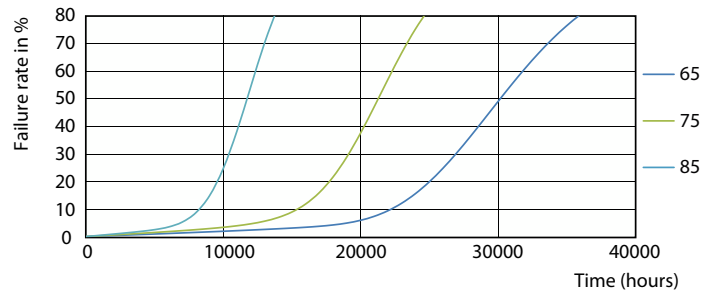

CorePro LED tube Mains T5

Photometric data

Lifetime

Lumen Maintenance Diagram - CorePro LEDtube 600mm 8W830 G5 I APR