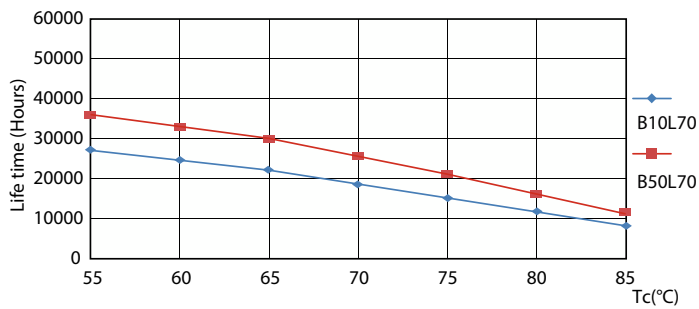

Lifetime

ESSENTIAL LEDtube 8-16W G5 830-865 APR