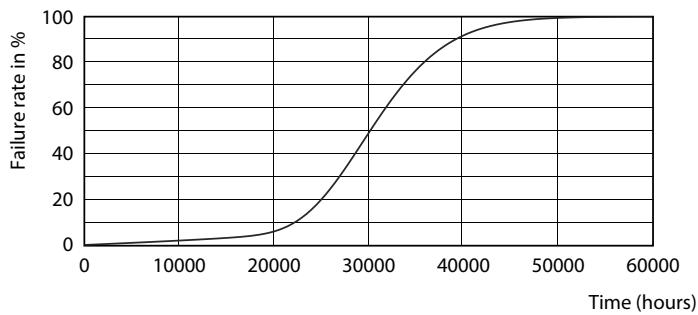

ESSENTIAL LEDtube 8-16W G5 830-865 APR