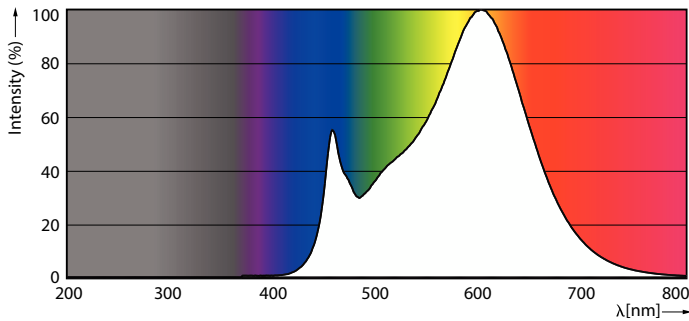

Photometric data

Spectral Power Distribution Colour - CorePro LEDtube 600mm 8W830 G5 I APR

General uniform lighting - CorePro LEDtube 600mm 8W830 G5 I APR