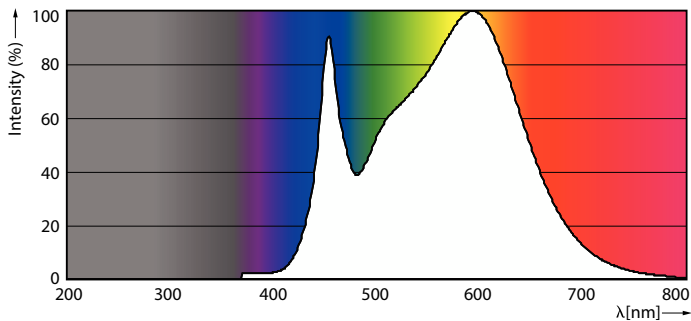

Accent Lighting Spots - Master LED PAR30L 32W 30D 840

Spectral Power Distribution Colour - Master LED PAR30L 32W 30D 840