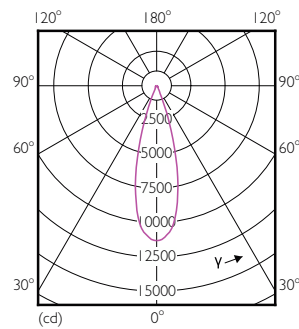

Light Distribution Diagram - Master LED PAR30L 32W 30D 840