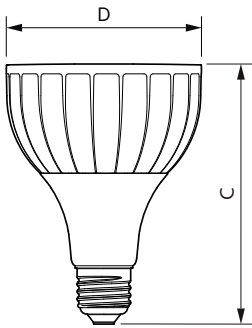

MASTER LED spot PAR High Lumen

Ambient temperature range	-20 °C to 45 °C
Application Conditions	
Wireless Technology	Not applicable
Product Data	
Order product name	Master LED PAR30L 32W 30D 840
Full product name	Master LED PAR30L 32W 30D 840
Full product code	871869673146800

Order code	929001354808
Material Nr. (12NC)	929001354808
Numerator - Quantity Per Pack	1
EAN/UPC - Product/Case	8718696731468
Numerator - Packs per outer box	6
EAN/UPC - Case	8718696731475

Dimensional drawing

Product	D	C
Master LED PAR30L 32W 30D 840	95.5 mm	129 mm

Photometric data