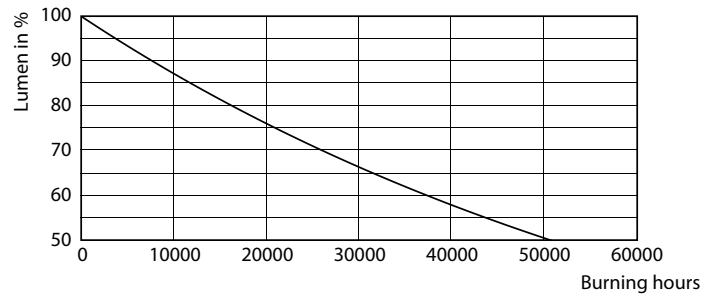

MASTER LED spot PAR High Lumen

Lifetime

LEDspot MAS 37W E27 PAR30L 830 15D ND

Lumen Maintenance Diagram - Master LED PAR30L 32W 30D 840