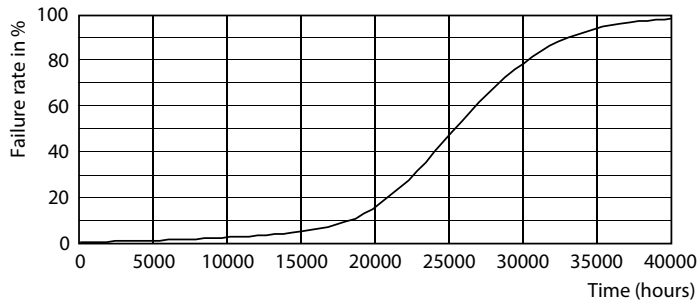

MASTER LED spot PAR High Lumen

Lifetime

LEDspot MAS 37W E27 PAR30L 830 15D ND

Lumen Maintenance Diagram - Master LED PAR30L 32W 30D 840