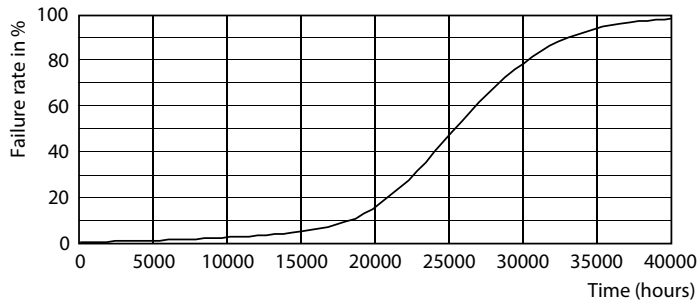

MASTER LED spot PAR High Lumen

Lifetime

LEDspot MAS 37W E27 PAR30L 830 15D ND

Lumen Maintenance Diagram - Master LED PAR30L 32W 30D 830