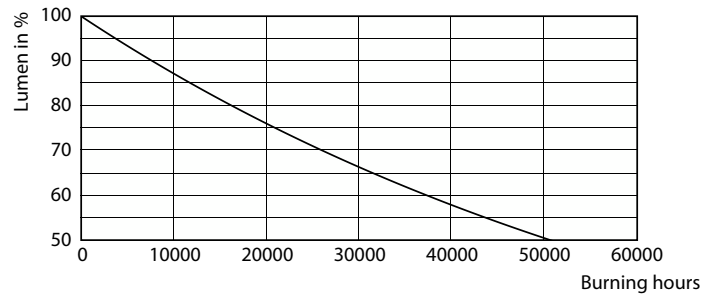

MASTER LED spot PAR High Lumen

Lifetime

LEDspot MAS 37W E27 PAR30L 830 15D ND

Lumen Maintenance Diagram - Master LED PAR30L 32W 30D 830