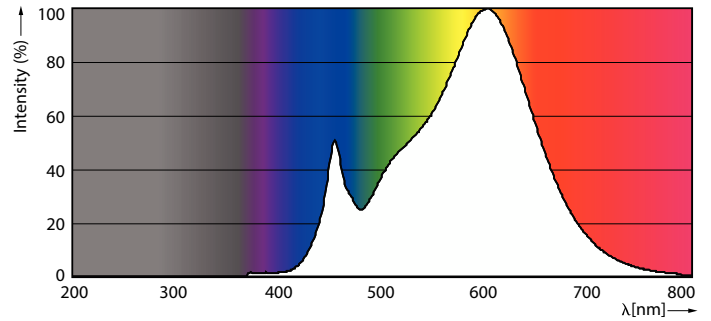

MASTER LED spot PAR High Lumen

Master LED PAR30L 32W 30D 830

LEDspot, PAR30L, 50 W, E27, 3000 K, 3000 lm, 25000 hour(s)

LEDspot, PAR30L, 50 W, E27, 3000 K, 3000 lm, 25000 hour(s), 93.00 lm/W

Product data

General Information		Lamp Current (Nom)	
Cap-Base	E27		160 mA
Nominal lifetime	25,000 hour(s)	Wattage Equivalent	50 W
Switching Cycle	50,000	Starting Time (Nom)	0.5 s
Lighting Technology	LEDspot	Warm-up time to 60% light	0.5 s
		Power Factor (Fraction)	0.9
		Voltage (Nom)	220-240 V
Light Technical		Temperature	
Color Code	830 [CCT of 3000K]	T-Case Maximum (Nom)	79 °C
Beam Angle (Nom)	30 degree(s)		
Luminous Flux	3,000 lm	Controls and Dimming	
Color Designation	White (WH)	Dimmable	No
Correlated Color Temperature (Nom)	3000 K		
Luminous Efficacy (rated) (Nom)	93.00 lm/W	Mechanical and Housing	
Color Consistency	<6	Bulb Shape	PAR30L
Color rendering index (CRI)	82	Net Weight (Piece)	0.410 kg
LLMF At End Of Nominal Lifetime (Nom)	70 %		
Operating and Electrical		Approval and Application	
Line Frequency	50 to 60 Hz	Suitable For Accent Lighting	Yes
Input Frequency	50 to 60 Hz	Energy Consumption kWh/1000 h	32 kWh
Power Consumption	32 W	EU RoHS compliant	Yes

MASTER LED spot PAR High Lumen

Ambient temperature range	-20 °C to 45 °C
Application Conditions	
Wireless Technology	Not applicable
Product Data	
Order product name	Master LED PAR30L 32W 30D 830
Full product name	Master LED PAR30L 32W 30D 830
Full product code	871869673144400

Product	D	C
Master LED PAR30L 32W 30D 830	95.5 mm	129 mm

Photometric data

Light Distribution Diagram - Master LED PAR30L 32W 30D 830

Spectral Power Distribution Colour - Master LED PAR30L 32W 30D 830

Accent Lighting Spots - Master LED PAR30L 32W 30D 830