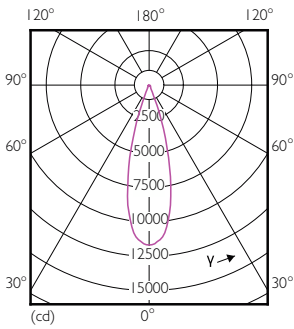

MASTER LED spot PAR High Lumen

Master LED PAR30L 32W 30D 830

LEDspot, PAR30L, 50 W, E27, 3000 K, 3000 lm, 25000 hour(s)

LEDspot, PAR30L, 50 W, E27, 3000 K, 3000 lm, 25000 hour(s), 93.00 lm/W

Product data

General Information		Lamp Current (Nom)	
Cap-Base	E27		160 mA
Nominal lifetime	25,000 hour(s)	Wattage Equivalent	50 W
Switching Cycle	50,000	Starting Time (Nom)	0.5 s
Lighting Technology	LEDspot	Warm-up time to 60% light	0.5 s
		Power Factor (Fraction)	0.9
		Voltage (Nom)	220-240 V
Light Technical		Temperature	
Color Code	830 [CCT of 3000K]	T-Case Maximum (Nom)	79 °C
Beam Angle (Nom)	30 degree(s)		
Luminous Flux	3,000 lm	Controls and Dimming	
Color Designation	White (WH)	Dimmable	No
Correlated Color Temperature (Nom)	3000 K		
Luminous Efficacy (rated) (Nom)	93.00 lm/W	Mechanical and Housing	
Color Consistency	<6	Bulb Shape	PAR30L
Color rendering index (CRI)	82	Net Weight (Piece)	0.410 kg
LLMF At End Of Nominal Lifetime (Nom)	70 %		
Operating and Electrical		Approval and Application	
Line Frequency	50 to 60 Hz	Suitable For Accent Lighting	Yes
Input Frequency	50 to 60 Hz	Energy Consumption kWh/1000 h	32 kWh
Power Consumption	32 W	EU RoHS compliant	Yes

MASTER LED spot PAR High Lumen

Ambient temperature range	-20 °C to 45 °C
Application Conditions	
Wireless Technology	Not applicable
Product Data	
Order product name	Master LED PAR30L 32W 30D 830
Full product name	Master LED PAR30L 32W 30D 830
Full product code	871869673144400

Order code	929001354708
Material Nr. (12NC)	929001354708
Numerator - Quantity Per Pack	1
EAN/UPC - Product/Case	8718696731444
Numerator - Packs per outer box	6
EAN/UPC - Case	8718696731451

Dimensional drawing

Product	D	C
Master LED PAR30L 32W 30D 830	95.5 mm	129 mm

Photometric data

Light Distribution Diagram - Master LED PAR30L 32W 30D 830

Spectral Power Distribution Colour - Master LED PAR30L 32W 30D 830

Accent Lighting Spots - Master LED PAR30L 32W 30D 830