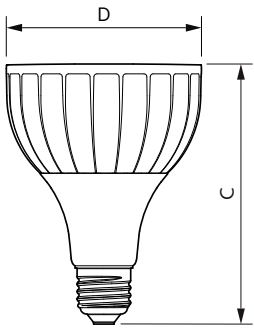

MASTER LED spot PAR High Lumen

Master LED PAR30L 32W 30D 830

LEDspot, PAR30L, 50 W, E27, 3000 K, 3000 lm, 25000 hour(s)

LEDspot, PAR30L, 50 W, E27, 3000 K, 3000 lm, 25000 hour(s), 93.00 lm/W

Product data

General Information		Lamp Current (Nom)	
Cap-Base	E27		160 mA
Nominal lifetime	25,000 hour(s)	Wattage Equivalent	50 W
Switching Cycle	50,000	Starting Time (Nom)	0.5 s
Lighting Technology	LEDspot	Warm-up time to 60% light	0.5 s
		Power Factor (Fraction)	0.9
		Voltage (Nom)	220-240 V
Light Technical		Temperature	
Color Code	830 [CCT of 3000K]	T-Case Maximum (Nom)	79 °C
Beam Angle (Nom)	30 degree(s)		
Luminous Flux	3,000 lm	Controls and Dimming	
Color Designation	White (WH)	Dimmable	No
Correlated Color Temperature (Nom)	3000 K		
Luminous Efficacy (rated) (Nom)	93.00 lm/W	Mechanical and Housing	
Color Consistency	<6	Bulb Shape	PAR30L
Color rendering index (CRI)	82	Net Weight (Piece)	0.410 kg
LLMF At End Of Nominal Lifetime (Nom)	70 %		
Operating and Electrical		Approval and Application	
Line Frequency	50 to 60 Hz	Suitable For Accent Lighting	Yes
Input Frequency	50 to 60 Hz	Energy Consumption kWh/1000 h	32 kWh
Power Consumption	32 W	EU RoHS compliant	Yes

MASTER LED spot PAR High Lumen

Ambient temperature range	-20 °C to 45 °C
Application Conditions	
Wireless Technology	Not applicable
Product Data	
Order product name	Master LED PAR30L 32W 30D 830
Full product name	Master LED PAR30L 32W 30D 830
Full product code	871869673144400

Order code	929001354708
Material Nr. (12NC)	929001354708
Numerator - Quantity Per Pack	1
EAN/UPC - Product/Case	8718696731444
Numerator - Packs per outer box	6
EAN/UPC - Case	8718696731451

Dimensional drawing

Product	D	C
Master LED PAR30L 32W 30D 830	95.5 mm	129 mm

Photometric data

Light Distribution Diagram - Master LED PAR30L 32W 30D 830

Spectral Power Distribution Colour - Master LED PAR30L 32W 30D 830

Accent Lighting Spots - Master LED PAR30L 32W 30D 830