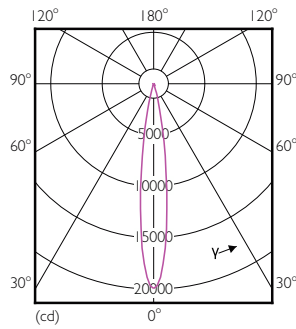

MASTER LED spot PAR High Lumen

Master LED PAR30L 20W 15D 830

LEDspot, PAR30L, 35 W, E27, 3000 K, 1800 lm, 25000 hour(s)

LEDspot, PAR30L, 35 W, E27, 3000 K, 1800 lm, 25000 hour(s), 90.00 lm/W

Product data

General Information		Power Consumption	
Cap-Base	E27	Power Consumption	20 W
Nominal lifetime	25,000 hour(s)	Lamp Current (Nom)	95 mA
Switching Cycle	50,000	Wattage Equivalent	35 W
Lighting Technology	LEDspot	Starting Time (Nom)	0.5 s
		Warm-up time to 60% light	0.5 s
		Power Factor (Fraction)	0.9
		Voltage (Nom)	220-240 V
Light Technical		Temperature	
Color Code	830 [CCT of 3000K]	T-Case Maximum (Nom)	67 °C
Beam Angle (Nom)	15 degree(s)		
Luminous Flux	1,800 lm	Controls and Dimming	
Luminous Intensity (Nom)	18,000 cd	Dimmable	No
Color Designation	White (WH)		
Correlated Color Temperature (Nom)	3000 K	Mechanical and Housing	
Luminous Efficacy (rated) (Nom)	90.00 lm/W	Bulb Shape	PAR30L
Color Consistency	<6	Net Weight (Piece)	0.410 kg
Color rendering index (CRI)	82		
LLMF At End Of Nominal Lifetime (Nom)	70 %	Approval and Application	
		Suitable For Accent Lighting	Yes
		Energy Consumption kWh/1000 h	20 kWh
Operating and Electrical			
Line Frequency	50 to 60 Hz		
Input Frequency	50 to 60 Hz		

MASTER LED spot PAR High Lumen

EU RoHS compliant	Yes
Ambient temperature range	-20 °C to 45 °C
Application Conditions	
Wireless Technology	Not applicable
Product Data	
Order product name	Master LED PAR30L 20W 15D 830
Full product name	Master LED PAR30L 20W 15D 830

Dimensional drawing

Product	D	C
Master LED PAR30L 20W 15D 830	95.5 mm	129 mm

Photometric data

Accent Lighting Spots - Master LED PAR30L 20W 15D 830

Light Distribution Diagram - Master LED PAR30L 20W 15D 830