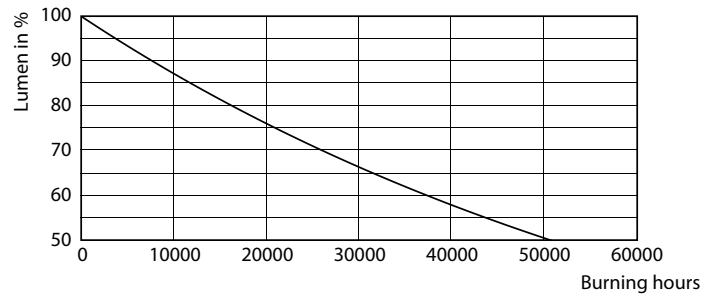

MASTER LED spot PAR High Lumen

Master LED PAR30L 20W 15D 830

LEDspot, PAR30L, 35 W, E27, 3000 K, 1800 lm, 25000 hour(s)

LEDspot, PAR30L, 35 W, E27, 3000 K, 1800 lm, 25000 hour(s), 90.00 lm/W

Product data

General Information		Power Consumption	
Cap-Base	E27	Power Consumption	20 W
Nominal lifetime	25,000 hour(s)	Lamp Current (Nom)	95 mA
Switching Cycle	50,000	Wattage Equivalent	35 W
Lighting Technology	LEDspot	Starting Time (Nom)	0.5 s
		Warm-up time to 60% light	0.5 s
		Power Factor (Fraction)	0.9
		Voltage (Nom)	220-240 V
Light Technical		Temperature	
Color Code	830 [CCT of 3000K]	T-Case Maximum (Nom)	67 °C
Beam Angle (Nom)	15 degree(s)		
Luminous Flux	1,800 lm	Controls and Dimming	
Luminous Intensity (Nom)	18,000 cd	Dimmable	No
Color Designation	White (WH)		
Correlated Color Temperature (Nom)	3000 K	Mechanical and Housing	
Luminous Efficacy (rated) (Nom)	90.00 lm/W	Bulb Shape	PAR30L
Color Consistency	<6	Net Weight (Piece)	0.410 kg
Color rendering index (CRI)	82		
LLMF At End Of Nominal Lifetime (Nom)	70 %	Approval and Application	
		Suitable For Accent Lighting	Yes
		Energy Consumption kWh/1000 h	20 kWh
Operating and Electrical			
Line Frequency	50 to 60 Hz		
Input Frequency	50 to 60 Hz		

Dimensional drawing

Product	D	C
Master LED PAR30L 20W 15D 830	95.5 mm	129 mm

Photometric data

Accent Lighting Spots - Master LED PAR30L 20W 15D 830

Light Distribution Diagram - Master LED PAR30L 20W 15D 830

Spectral Power Distribution Colour - Master LED PAR30L 20W 15D 830

MASTER LED spot PAR High Lumen

Lifetime

LEDspot MAS 37W E27 PAR30L 830 15D ND

Lumen Maintenance Diagram - Master LED PAR30L 20W 15D 830