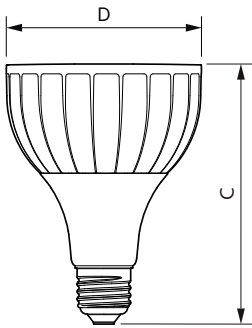

MASTER LED spot PAR High Lumen

Master LED PAR30L 20W 15D 830

LEDspot, PAR30L, 35 W, E27, 3000 K, 1800 lm, 25000 hour(s)

LEDspot, PAR30L, 35 W, E27, 3000 K, 1800 lm, 25000 hour(s), 90.00 lm/W

Product data

General Information		Power Consumption	
Cap-Base	E27	Power Consumption	20 W
Nominal lifetime	25,000 hour(s)	Lamp Current (Nom)	95 mA
Switching Cycle	50,000	Wattage Equivalent	35 W
Lighting Technology	LEDspot	Starting Time (Nom)	0.5 s
		Warm-up time to 60% light	0.5 s
		Power Factor (Fraction)	0.9
		Voltage (Nom)	220-240 V
Light Technical		Temperature	
Color Code	830 [CCT of 3000K]	T-Case Maximum (Nom)	67 °C
Beam Angle (Nom)	15 degree(s)		
Luminous Flux	1,800 lm	Controls and Dimming	
Luminous Intensity (Nom)	18,000 cd	Dimmable	No
Color Designation	White (WH)		
Correlated Color Temperature (Nom)	3000 K	Mechanical and Housing	
Luminous Efficacy (rated) (Nom)	90.00 lm/W	Bulb Shape	PAR30L
Color Consistency	<6	Net Weight (Piece)	0.410 kg
Color rendering index (CRI)	82		
LLMF At End Of Nominal Lifetime (Nom)	70 %	Approval and Application	
		Suitable For Accent Lighting	Yes
		Energy Consumption kWh/1000 h	20 kWh
Operating and Electrical			
Line Frequency	50 to 60 Hz		
Input Frequency	50 to 60 Hz		

MASTER LED spot PAR High Lumen

EU RoHS compliant	Yes
Ambient temperature range	-20 °C to 45 °C
Application Conditions	
Wireless Technology	Not applicable
Product Data	
Order product name	Master LED PAR30L 20W 15D 830
Full product name	Master LED PAR30L 20W 15D 830

Full product code	871869675929500
Order code	929001353808
Material Nr. (12NC)	929001353808
Numerator - Quantity Per Pack	1
EAN/UPC - Product/Case	8718696759295
Numerator - Packs per outer box	6
EAN/UPC - Case	8718696759301

Dimensional drawing

Product	D	C
Master LED PAR30L 20W 15D 830	95.5 mm	129 mm

Photometric data

Accent Lighting Spots - Master LED PAR30L 20W 15D 830

Light Distribution Diagram - Master LED PAR30L 20W 15D 830