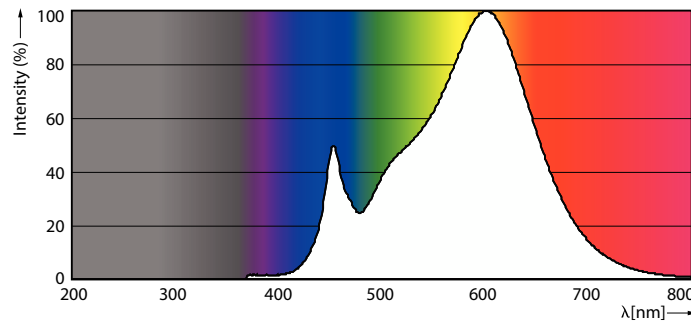

MASTER LED spot PAR High Lumen

Master LED PAR30L 20W 15D 830

LEDspot, PAR30L, 35 W, E27, 3000 K, 1800 lm, 25000 hour(s)

LEDspot, PAR30L, 35 W, E27, 3000 K, 1800 lm, 25000 hour(s), 90.00 lm/W

Product data

General Information		Power Consumption	
Cap-Base	E27	Power Consumption	20 W
Nominal lifetime	25,000 hour(s)	Lamp Current (Nom)	95 mA
Switching Cycle	50,000	Wattage Equivalent	35 W
Lighting Technology	LEDspot	Starting Time (Nom)	0.5 s
		Warm-up time to 60% light	0.5 s
		Power Factor (Fraction)	0.9
		Voltage (Nom)	220-240 V
Light Technical		Temperature	
Color Code	830 [CCT of 3000K]	T-Case Maximum (Nom)	67 °C
Beam Angle (Nom)	15 degree(s)		
Luminous Flux	1,800 lm	Controls and Dimming	
Luminous Intensity (Nom)	18,000 cd	Dimmable	No
Color Designation	White (WH)		
Correlated Color Temperature (Nom)	3000 K	Mechanical and Housing	
Luminous Efficacy (rated) (Nom)	90.00 lm/W	Bulb Shape	PAR30L
Color Consistency	<6	Net Weight (Piece)	0.410 kg
Color rendering index (CRI)	82		
LLMF At End Of Nominal Lifetime (Nom)	70 %	Approval and Application	
		Suitable For Accent Lighting	Yes
		Energy Consumption kWh/1000 h	20 kWh
Operating and Electrical			
Line Frequency	50 to 60 Hz		
Input Frequency	50 to 60 Hz		

Dimensional drawing

Product	D	C
Master LED PAR30L 20W 15D 830	95.5 mm	129 mm

Photometric data

Accent Lighting Spots - Master LED PAR30L 20W 15D 830

Light Distribution Diagram - Master LED PAR30L 20W 15D 830

Spectral Power Distribution Colour - Master LED PAR30L 20W 15D 830

MASTER LED spot PAR High Lumen

Lifetime

LEDspot MAS 37W E27 PAR30L 830 15D ND

Lumen Maintenance Diagram - Master LED PAR30L 20W 15D 830