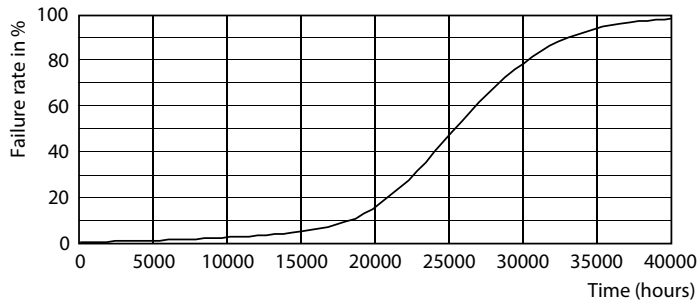

MASTER LED spot PAR High Lumen

Lifetime

LEDspot MAS 37W E27 PAR30L 830 15D ND

Lumen Maintenance Diagram - Master LED PAR30L 20W 15D 830