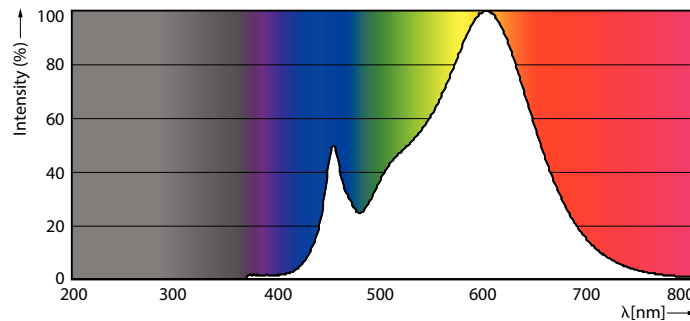

MASTER LED spot PAR High Lumen

Master LED PAR30L 20W 15D 830

LEDspot, PAR30L, 35 W, E27, 3000 K, 1800 lm, 25000 hour(s)

LEDspot, PAR30L, 35 W, E27, 3000 K, 1800 lm, 25000 hour(s), 90.00 lm/W

Product data

General Information		Power Consumption	
Cap-Base	E27	Lamp Current (Nom)	95 mA
Nominal lifetime	25,000 hour(s)	Wattage Equivalent	35 W
Switching Cycle	50,000	Starting Time (Nom)	0.5 s
Lighting Technology	LEDspot	Warm-up time to 60% light	0.5 s
		Power Factor (Fraction)	0.9
		Voltage (Nom)	220-240 V
Light Technical		Temperature	
Color Code	830 [CCT of 3000K]	T-Case Maximum (Nom)	67 °C
Beam Angle (Nom)	15 degree(s)		
Luminous Flux	1,800 lm	Controls and Dimming	
Luminous Intensity (Nom)	18,000 cd	Dimmable	No
Color Designation	White (WH)	Mechanical and Housing	
Correlated Color Temperature (Nom)	3000 K	Bulb Shape	PAR30L
Luminous Efficacy (rated) (Nom)	90.00 lm/W	Net Weight (Piece)	0.410 kg
Color Consistency	<6	Approval and Application	
Color rendering index (CRI)	82	Suitable For Accent Lighting	Yes
LLMF At End Of Nominal Lifetime (Nom)	70 %	Energy Consumption kWh/1000 h	20 kWh
Operating and Electrical			
Line Frequency	50 to 60 Hz		
Input Frequency	50 to 60 Hz		

Dimensional drawing

Product	D	C
Master LED PAR30L 20W 15D 830	95.5 mm	129 mm

Photometric data

Accent Lighting Spots - Master LED PAR30L 20W 15D 830

Light Distribution Diagram - Master LED PAR30L 20W 15D 830

Spectral Power Distribution Colour - Master LED PAR30L 20W 15D 830

MASTER LED spot PAR High Lumen

Lifetime

LEDspot MAS 37W E27 PAR30L 830 15D ND

Lumen Maintenance Diagram - Master LED PAR30L 20W 15D 830