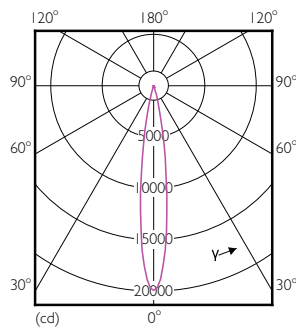

MASTER LED spot PAR High Lumen

Master LED PAR30L 20W 15D 830

LEDspot, PAR30L, 35 W, E27, 3000 K, 1800 lm, 25000 hour(s)

LEDspot, PAR30L, 35 W, E27, 3000 K, 1800 lm, 25000 hour(s), 90.00 lm/W

Product data

General Information		Power Consumption	
Cap-Base	E27	Lamp Current (Nom)	95 mA
Nominal lifetime	25,000 hour(s)	Wattage Equivalent	35 W
Switching Cycle	50,000	Starting Time (Nom)	0.5 s
Lighting Technology	LEDspot	Warm-up time to 60% light	0.5 s
		Power Factor (Fraction)	0.9
		Voltage (Nom)	220-240 V
Light Technical		Temperature	
Color Code	830 [CCT of 3000K]	T-Case Maximum (Nom)	67 °C
Beam Angle (Nom)	15 degree(s)		
Luminous Flux	1,800 lm	Controls and Dimming	
Luminous Intensity (Nom)	18,000 cd	Dimmable	No
Color Designation	White (WH)	Mechanical and Housing	
Correlated Color Temperature (Nom)	3000 K	Bulb Shape	PAR30L
Luminous Efficacy (rated) (Nom)	90.00 lm/W	Net Weight (Piece)	0.410 kg
Color Consistency	<6	Approval and Application	
Color rendering index (CRI)	82	Suitable For Accent Lighting	Yes
LLMF At End Of Nominal Lifetime (Nom)	70 %	Energy Consumption kWh/1000 h	20 kWh
Operating and Electrical			
Line Frequency	50 to 60 Hz		
Input Frequency	50 to 60 Hz		

MASTER LED spot PAR High Lumen

EU RoHS compliant	Yes
Ambient temperature range	-20 °C to 45 °C
Application Conditions	
Wireless Technology	Not applicable
Product Data	
Order product name	Master LED PAR30L 20W 15D 830
Full product name	Master LED PAR30L 20W 15D 830

Dimensional drawing

Product	D	C
Master LED PAR30L 20W 15D 830	95.5 mm	129 mm

Photometric data

Accent Lighting Spots - Master LED PAR30L 20W 15D 830

Light Distribution Diagram - Master LED PAR30L 20W 15D 830