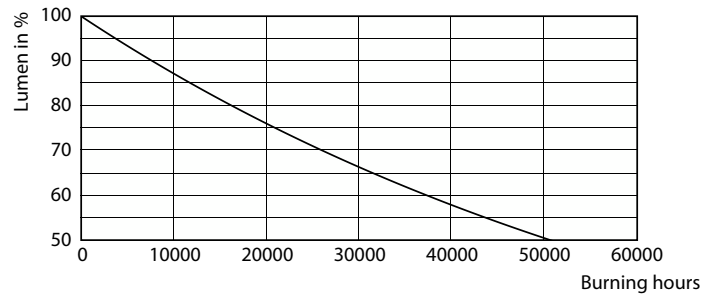

MASTER LED spot PAR High Lumen

Master LED PAR30L 20W 15D 830

LEDspot, PAR30L, 35 W, E27, 3000 K, 1800 lm, 25000 hour(s)

LEDspot, PAR30L, 35 W, E27, 3000 K, 1800 lm, 25000 hour(s), 90.00 lm/W

Product data

General Information		Power Consumption	
Cap-Base	E27	Lamp Current (Nom)	95 mA
Nominal lifetime	25,000 hour(s)	Wattage Equivalent	35 W
Switching Cycle	50,000	Starting Time (Nom)	0.5 s
Lighting Technology	LEDspot	Warm-up time to 60% light	0.5 s
		Power Factor (Fraction)	0.9
		Voltage (Nom)	220-240 V
Light Technical		Temperature	
Color Code	830 [CCT of 3000K]	T-Case Maximum (Nom)	67 °C
Beam Angle (Nom)	15 degree(s)		
Luminous Flux	1,800 lm	Controls and Dimming	
Luminous Intensity (Nom)	18,000 cd	Dimmable	No
Color Designation	White (WH)	Mechanical and Housing	
Correlated Color Temperature (Nom)	3000 K	Bulb Shape	PAR30L
Luminous Efficacy (rated) (Nom)	90.00 lm/W	Net Weight (Piece)	0.410 kg
Color Consistency	<6	Approval and Application	
Color rendering index (CRI)	82	Suitable For Accent Lighting	Yes
LLMF At End Of Nominal Lifetime (Nom)	70 %	Energy Consumption kWh/1000 h	20 kWh
Operating and Electrical			
Line Frequency	50 to 60 Hz		
Input Frequency	50 to 60 Hz		

Dimensional drawing

Product	D	C
Master LED PAR30L 20W 15D 830	95.5 mm	129 mm

Photometric data

Accent Lighting Spots - Master LED PAR30L 20W 15D 830

Light Distribution Diagram - Master LED PAR30L 20W 15D 830

Spectral Power Distribution Colour - Master LED PAR30L 20W 15D 830

MASTER LED spot PAR High Lumen

Lifetime

LEDspot MAS 37W E27 PAR30L 830 15D ND

Lumen Maintenance Diagram - Master LED PAR30L 20W 15D 830