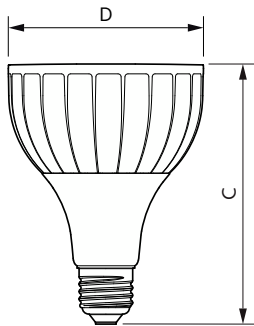

MASTER LED spot PAR High Lumen

Master LED PAR30L 20W 15D 830

LEDspot, PAR30L, 35 W, E27, 3000 K, 1800 lm, 25000 hour(s)

LEDspot, PAR30L, 35 W, E27, 3000 K, 1800 lm, 25000 hour(s), 90.00 lm/W

Product data

General Information		Power Consumption	
Cap-Base	E27	Lamp Current (Nom)	95 mA
Nominal lifetime	25,000 hour(s)	Wattage Equivalent	35 W
Switching Cycle	50,000	Starting Time (Nom)	0.5 s
Lighting Technology	LEDspot	Warm-up time to 60% light	0.5 s
		Power Factor (Fraction)	0.9
		Voltage (Nom)	220-240 V
Light Technical		Temperature	
Color Code	830 [CCT of 3000K]	T-Case Maximum (Nom)	67 °C
Beam Angle (Nom)	15 degree(s)		
Luminous Flux	1,800 lm	Controls and Dimming	
Luminous Intensity (Nom)	18,000 cd	Dimmable	No
Color Designation	White (WH)	Mechanical and Housing	
Correlated Color Temperature (Nom)	3000 K	Bulb Shape	PAR30L
Luminous Efficacy (rated) (Nom)	90.00 lm/W	Net Weight (Piece)	0.410 kg
Color Consistency	<6	Approval and Application	
Color rendering index (CRI)	82	Suitable For Accent Lighting	Yes
LLMF At End Of Nominal Lifetime (Nom)	70 %	Energy Consumption kWh/1000 h	20 kWh
Operating and Electrical			
Line Frequency	50 to 60 Hz		
Input Frequency	50 to 60 Hz		

MASTER LED spot PAR High Lumen

EU RoHS compliant	Yes
Ambient temperature range	-20 °C to 45 °C
Application Conditions	
Wireless Technology	Not applicable
Product Data	
Order product name	Master LED PAR30L 20W 15D 830
Full product name	Master LED PAR30L 20W 15D 830

Dimensional drawing

Product	D	C
Master LED PAR30L 20W 15D 830	95.5 mm	129 mm

Photometric data

Accent Lighting Spots - Master LED PAR30L 20W 15D 830

Light Distribution Diagram - Master LED PAR30L 20W 15D 830