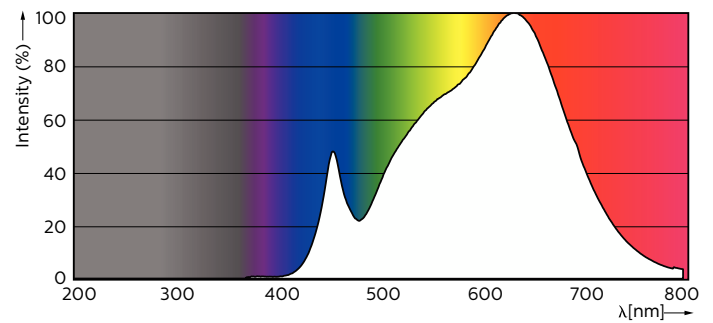

Product data

General Information		Correlated Color Temperature (Nom)	
Cap-Base	GU10	3000 K	
Nominal lifetime	40,000 hour(s)	Luminous Efficacy (rated) (Nom)	73.64 lm/W
Switching Cycle	50,000	Color Consistency	<3
Lighting Technology	LEDspot	Color rendering index (CRI)	97
		LLMF At End Of Nominal Lifetime (Nom)	70 %
		Luminous Flux in 90° Cone (Rated)	375 lm
Light Technical		Operating and Electrical	
Color Code	930 [CCT of 3000K]	Line Frequency	50 to 60 Hz
Beam Angle (Nom)	36 degree(s)	Input Frequency	50 to 60 Hz
Luminous Flux	405 lm	Power Consumption	5.5 W
Luminous Intensity (Nom)	800 cd	Lamp Current (Nom)	30 mA
Color Designation	White (WH)		

MASTER LED spot ExpertColor MV

Wattage Equivalent	50 W
Starting Time (Nom)	0.5 s
Warm-up time to 60% light	0.5 s
Power Factor (Fraction)	0.8
Voltage (Nom)	220-240 V

Temperature

T-Case Maximum (Nom)	80 °C
----------------------	-------

Energy Consumption kWh/1000 h	6 kWh
EU RoHS compliant	Yes
Ambient temperature range	-20 °C to 45 °C

Product Data

Order product name	MAS LED ExpertColor 5.5-50W GU10 930 36D
Full product name	MAS LED ExpertColor 5.5-50W GU10 930 36D
Full product code	871869675590700
Order code	929001347408
Material Nr. (12NC)	929001347408
Numerator - Quantity Per Pack	1
EAN/UPC - Product/Case	8718696755907
Numerator - Packs per outer box	10
EAN/UPC - Case	8718696755914

Dimensional drawing

Product	D	C
MAS LED ExpertColor 5.5-50W GU10 930 36D	50 mm	54 mm

Photometric data

Accent Lighting Spots - MAS LED ExpertColor 5.5-50W GU10 930 36D

Spectral Power Distribution Colour - MAS LED ExpertColor 5.5-50W GU10 930 36D