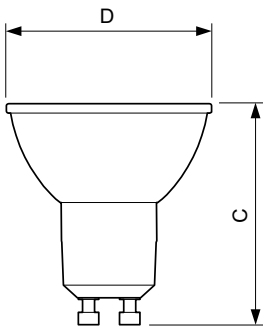

Dimensional drawing

Product	D	C
MAS LED ExpertColor 5.5-50W GU10 930 36D	50 mm	54 mm

Photometric data

Accent Lighting Spots - MAS LED ExpertColor 5.5-50W GU10 930 36D

Spectral Power Distribution Colour - MAS LED ExpertColor 5.5-50W GU10 930 36D