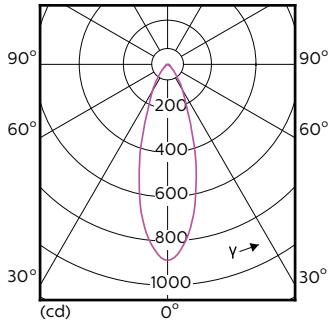

MASTER LED spot ExpertColor MV

Photometric data

Light Distribution Diagram - MAS LED ExpertColor 5.5-50W GU10 930 36D