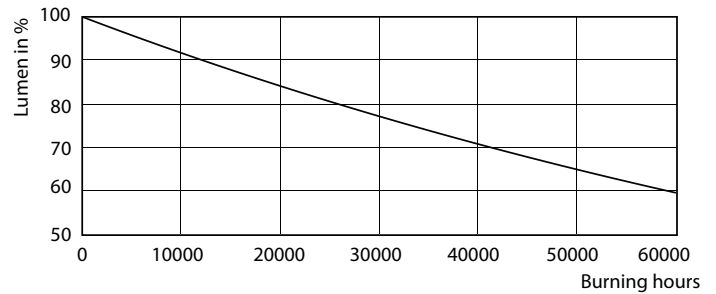

Product data

General Information		Correlated Color Temperature (Nom)	
Cap-Base	GU10	3000 K	
Nominal lifetime	40,000 hour(s)	Luminous Efficacy (rated) (Nom)	73.64 lm/W
Switching Cycle	50,000	Color Consistency	<3
Lighting Technology	LEDspot	Color rendering index (CRI)	97
		LLMF At End Of Nominal Lifetime (Nom)	70 %
		Luminous Flux in 90° Cone (Rated)	375 lm
Light Technical		Operating and Electrical	
Color Code	930 [CCT of 3000K]	Line Frequency	50 to 60 Hz
Beam Angle (Nom)	36 degree(s)	Input Frequency	50 to 60 Hz
Luminous Flux	405 lm	Power Consumption	5.5 W
Luminous Intensity (Nom)	800 cd	Lamp Current (Nom)	30 mA
Color Designation	White (WH)		

Energy Consumption kWh/1000 h	6 kWh
EU RoHS compliant	Yes
Ambient temperature range	-20 °C to 45 °C

Product Data

Order product name	MAS LED ExpertColor 5.5-50W GU10 930 36D
Full product name	MAS LED ExpertColor 5.5-50W GU10 930 36D
Full product code	871869675590700
Order code	929001347408
Material Nr. (12NC)	929001347408
Numerator - Quantity Per Pack	1
EAN/UPC - Product/Case	8718696755907
Numerator - Packs per outer box	10
EAN/UPC - Case	8718696755914

Dimensional drawing

Product	D	C
MAS LED ExpertColor 5.5-50W GU10 930 36D	50 mm	54 mm

Photometric data

Accent Lighting Spots - MAS LED ExpertColor 5.5-50W GU10 930 36D

Spectral Power Distribution Colour - MAS LED ExpertColor 5.5-50W GU10 930 36D

MASTER LED spot ExpertColor MV

Photometric data

Light Distribution Diagram - MAS LED ExpertColor 5.5-50W GU10 930 36D

Lifetime

40K LED

Lumen Maintenance Diagram - MAS LED ExpertColor 5.5-50W GU10 930 36D