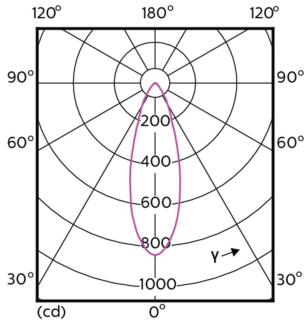

Product data

General Information	
Cap-Base	GU10
Nominal lifetime	40,000 hour(s)
Switching Cycle	50,000
Lighting Technology	LEDspot

Light Technical	
Color Code	927
Beam Angle (Nom)	36 degree(s)
Luminous Flux	385 lm
Luminous Intensity (Nom)	800 cd
Color Designation	Warm White (WW)

Correlated Color Temperature (Nom)	2700 K
Luminous Efficacy (rated) (Nom)	70.00 lm/W
Color Consistency	<3
Color rendering index (CRI)	97
LLMF At End Of Nominal Lifetime (Nom)	70 %
Luminous Flux in 90° Cone (Rated)	355 lm

Operating and Electrical	
Line Frequency	50 to 60 Hz
Input Frequency	50 to 60 Hz
Power Consumption	5.5 W
Lamp Current (Nom)	30 mA

MASTER LED spot ExpertColor MV

Photometric data

Light Distribution Diagram - MAS LED ExpertColor 5.5-50W GU10 927 36D