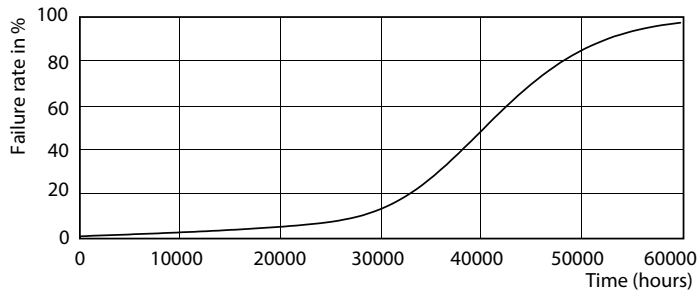

Lifetime

40K LED