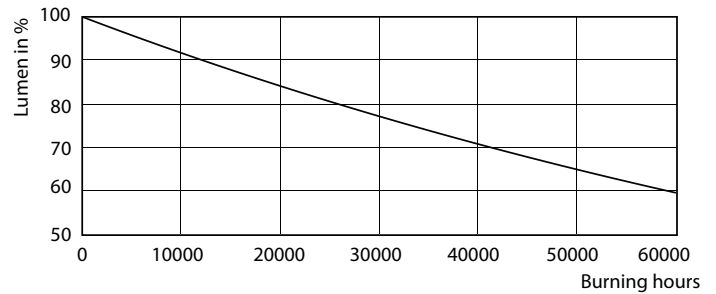

General Information		Input Frequency	
Cap-Base	GU10	Power Consumption	5.5 W
Nominal lifetime	40,000 hour(s)	Lamp Current (Nom)	30 mA
Switching Cycle	50,000	Wattage Equivalent	50 W
Lighting Technology	LEDspot	Starting Time (Nom)	0.5 s
		Warm-up time to 60% light	0.5 s
		Power Factor (Fraction)	0.8
		Voltage (Nom)	220-240 V
Light Technical		Temperature	
Color Code	930 [CCT of 3000K]	T-Case Maximum (Nom)	80 °C
Beam Angle (Nom)	24 degree(s)		
Luminous Flux	405 lm	Controls and Dimming	
Luminous Intensity (Nom)	1,000 cd	Dimmable	Yes
Color Designation	White (WH)		
Correlated Color Temperature (Nom)	3000 K	Mechanical and Housing	
Luminous Efficacy (rated) (Nom)	73.64 lm/W	Bulb Shape	PAR16
Color Consistency	<3	Net Weight (Piece)	0.060 kg
Color rendering index (CRI)	97		
LLMF At End Of Nominal Lifetime (Nom)	70 %	Approval and Application	
Luminous Flux in 90° Cone (Rated)	375 lm	Suitable For Accent Lighting	Yes
Operating and Electrical			
Line Frequency	50 to 60 Hz		

MASTER LED spot ExpertColor MV

Energy Consumption kWh/1000 h	6 kWh
EU RoHS compliant	Yes
Ambient temperature range	-20 °C to 45 °C

Application Conditions

Wireless Technology	Not applicable
---------------------	----------------

Dimensional drawing

Product	D	C
MAS LED ExpertColor 5.5-50W GU10 930 24D	50 mm	54 mm

Photometric data

Accent Lighting Spots - MAS LED ExpertColor 5.5-50W GU10 930 24D

Spectral Power Distribution Colour - MAS LED ExpertColor 5.5-50W GU10 930 24D

MASTER LED spot ExpertColor MV

Photometric data

Light Distribution Diagram - MAS LED ExpertColor 5.5-50W GU10 930 24D

Lifetime

40K LED

Lumen Maintenance Diagram - MAS LED ExpertColor 5.5-50W GU10 930 24D