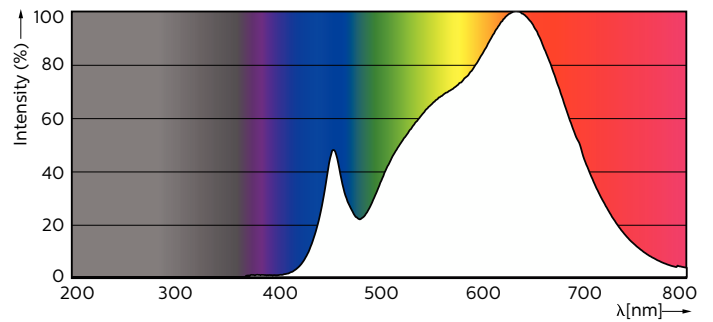

MASTER LED spot ExpertColor MV

MAS LED ExpertColor 5.5-50W GU10 930 24D

LEDspot, PAR16, 50 W, GU10, 3000 K, 405 lm, 40000 hour(s)

LEDspot, PAR16, 50 W, GU10, 3000 K, 405 lm, 40000 hour(s), 73.64 lm/W

Product data

General Information		Input Frequency	
Cap-Base	GU10	Power Consumption	5.5 W
Nominal lifetime	40,000 hour(s)	Lamp Current (Nom)	30 mA
Switching Cycle	50,000	Wattage Equivalent	50 W
Lighting Technology	LEDspot	Starting Time (Nom)	0.5 s
		Warm-up time to 60% light	0.5 s
		Power Factor (Fraction)	0.8
		Voltage (Nom)	220-240 V
Light Technical		Temperature	
Color Code	930 [CCT of 3000K]	T-Case Maximum (Nom)	80 °C
Beam Angle (Nom)	24 degree(s)		
Luminous Flux	405 lm	Controls and Dimming	
Luminous Intensity (Nom)	1,000 cd	Dimmable	Yes
Color Designation	White (WH)		
Correlated Color Temperature (Nom)	3000 K	Mechanical and Housing	
Luminous Efficacy (rated) (Nom)	73.64 lm/W	Bulb Shape	PAR16
Color Consistency	<3	Net Weight (Piece)	0.060 kg
Color rendering index (CRI)	97		
LLMF At End Of Nominal Lifetime (Nom)	70 %	Approval and Application	
Luminous Flux in 90° Cone (Rated)	375 lm	Suitable For Accent Lighting	Yes
Operating and Electrical			
Line Frequency	50 to 60 Hz		

MASTER LED spot ExpertColor MV

Energy Consumption kWh/1000 h	6 kWh
EU RoHS compliant	Yes
Ambient temperature range	-20 °C to 45 °C

Application Conditions

Wireless Technology	Not applicable
---------------------	----------------

Dimensional drawing

Product	D	C
MAS LED ExpertColor 5.5-50W GU10 930 24D	50 mm	54 mm

Photometric data

Accent Lighting Spots - MAS LED ExpertColor 5.5-50W GU10 930 24D

Spectral Power Distribution Colour - MAS LED ExpertColor 5.5-50W GU10 930 24D