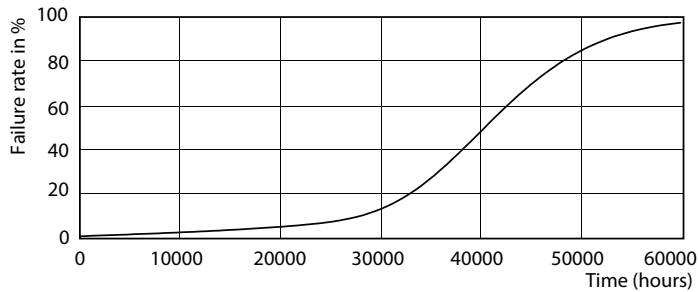

Lifetime

40K LED