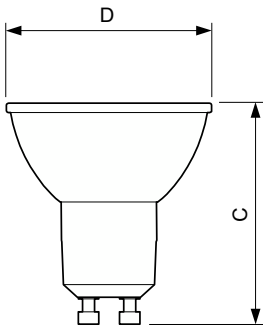

General Information		Input Frequency	
Cap-Base	GU10	Power Consumption	5.5 W
Nominal lifetime	40,000 hour(s)	Lamp Current (Nom)	30 mA
Switching Cycle	50,000	Wattage Equivalent	50 W
Lighting Technology	LEDspot	Starting Time (Nom)	0.5 s
		Warm-up time to 60% light	0.5 s
		Power Factor (Fraction)	0.8
		Voltage (Nom)	220-240 V
Light Technical		Temperature	
Color Code	930 [CCT of 3000K]	T-Case Maximum (Nom)	80 °C
Beam Angle (Nom)	24 degree(s)		
Luminous Flux	405 lm	Controls and Dimming	
Luminous Intensity (Nom)	1,000 cd	Dimmable	Yes
Color Designation	White (WH)		
Correlated Color Temperature (Nom)	3000 K	Mechanical and Housing	
Luminous Efficacy (rated) (Nom)	73.64 lm/W	Bulb Shape	PAR16
Color Consistency	<3	Net Weight (Piece)	0.060 kg
Color rendering index (CRI)	97		
LLMF At End Of Nominal Lifetime (Nom)	70 %	Approval and Application	
Luminous Flux in 90° Cone (Rated)	375 lm	Suitable For Accent Lighting	Yes
Operating and Electrical			
Line Frequency	50 to 60 Hz		

Dimensional drawing

Product	D	C
MAS LED ExpertColor 5.5-50W GU10 930 24D	50 mm	54 mm

Photometric data

Accent Lighting Spots - MAS LED ExpertColor 5.5-50W GU10 930 24D

Spectral Power Distribution Colour - MAS LED ExpertColor 5.5-50W GU10 930 24D