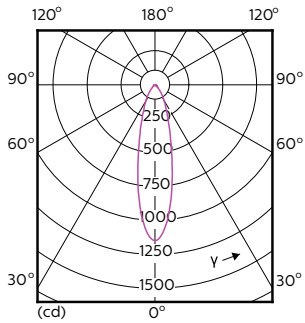

General Information		Input Frequency	
Cap-Base	GU10	Power Consumption	5.5 W
Nominal lifetime	40,000 hour(s)	Lamp Current (Nom)	30 mA
Switching Cycle	50,000	Wattage Equivalent	50 W
Lighting Technology	LEDspot	Starting Time (Nom)	0.5 s
		Warm-up time to 60% light	0.5 s
		Power Factor (Fraction)	0.8
		Voltage (Nom)	220-240 V
Light Technical		Temperature	
Color Code	930 [CCT of 3000K]	T-Case Maximum (Nom)	80 °C
Beam Angle (Nom)	24 degree(s)		
Luminous Flux	405 lm	Controls and Dimming	
Luminous Intensity (Nom)	1,000 cd	Dimmable	Yes
Color Designation	White (WH)		
Correlated Color Temperature (Nom)	3000 K	Mechanical and Housing	
Luminous Efficacy (rated) (Nom)	73.64 lm/W	Bulb Shape	PAR16
Color Consistency	<3	Net Weight (Piece)	0.060 kg
Color rendering index (CRI)	97		
LLMF At End Of Nominal Lifetime (Nom)	70 %	Approval and Application	
Luminous Flux in 90° Cone (Rated)	375 lm	Suitable For Accent Lighting	Yes
Operating and Electrical			
Line Frequency	50 to 60 Hz		

Dimensional drawing

Product	D	C
MAS LED ExpertColor 5.5-50W GU10 930 24D	50 mm	54 mm

Photometric data

Accent Lighting Spots - MAS LED ExpertColor 5.5-50W GU10 930 24D

Spectral Power Distribution Colour - MAS LED ExpertColor 5.5-50W GU10 930 24D

MASTER LED spot ExpertColor MV

Photometric data

Light Distribution Diagram - MAS LED ExpertColor 5.5-50W GU10 930 24D

Lifetime

40K LED

Lumen Maintenance Diagram - MAS LED ExpertColor 5.5-50W GU10 930 24D