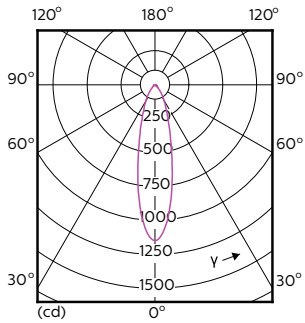

MASTER LED spot ExpertColor MV

Wattage Equivalent	50 W
Starting Time (Nom)	0.5 s
Warm-up time to 60% light	0.5 s
Power Factor (Fraction)	0.8
Voltage (Nom)	220-240 V

Temperature

T-Case Maximum (Nom)	80 °C
----------------------	-------

Energy Consumption kWh/1000 h	6 kWh
EU RoHS compliant	Yes
Ambient temperature range	-20 °C to 45 °C

Product Data

Order product name	MAS LED ExpertColor 5.5-50W GU10 930 24D
Full product name	MAS LED ExpertColor 5.5-50W GU10 930 24D
Full product code	871869675588400
Order code	929001347108
Material Nr. (12NC)	929001347108
Numerator - Quantity Per Pack	1
EAN/UPC - Product/Case	8718696755884
Numerator - Packs per outer box	10
EAN/UPC - Case	8718696755891

Dimensional drawing

Product	D	C
MAS LED ExpertColor 5.5-50W GU10 930 24D	50 mm	54 mm

Photometric data

Accent Lighting Spots - MAS LED ExpertColor 5.5-50W GU10 930 24D

Spectral Power Distribution Colour - MAS LED ExpertColor 5.5-50W GU10 930 24D

MASTER LED spot ExpertColor MV

Photometric data

Light Distribution Diagram - MAS LED ExpertColor 5.5-50W GU10 930 24D

Lifetime

40K LED

Lumen Maintenance Diagram - MAS LED ExpertColor 5.5-50W GU10 930 24D