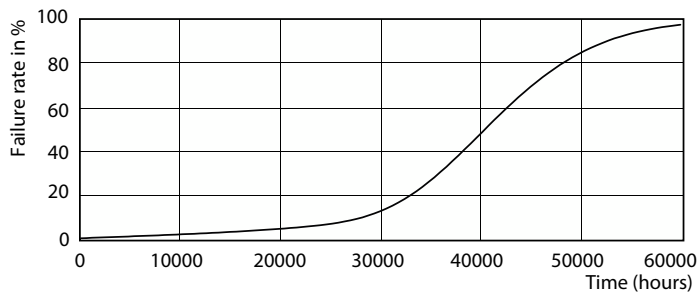

Lifetime

40K LED