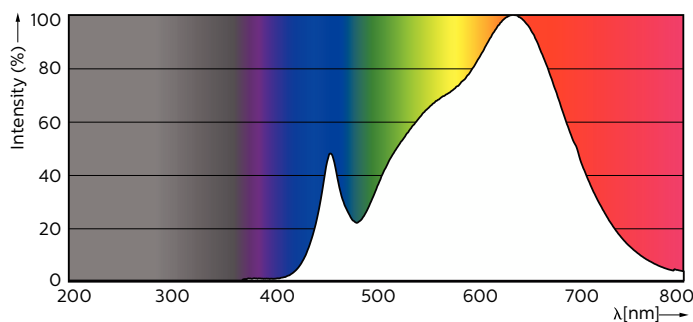

Product data

General Information		Operating and Electrical	
Cap-Base	GU10	Correlated Color Temperature (Nom)	3000 K
Nominal lifetime	40,000 hour(s)	Luminous Efficacy (rated) (Nom)	73.64 lm/W
Switching Cycle	50,000	Color Consistency	<3
Lighting Technology	LEDspot	Color rendering index (CRI)	97
		LLMF At End Of Nominal Lifetime (Nom)	70 %
		Luminous Flux in 90° Cone (Rated)	375 lm
Light Technical			
Color Code	930 [CCT of 3000K]	Line Frequency	50 to 60 Hz
Beam Angle (Nom)	24 degree(s)	Input Frequency	50 to 60 Hz
Luminous Flux	405 lm	Power Consumption	5.5 W
Luminous Intensity (Nom)	1,000 cd	Lamp Current (Nom)	30 mA
Color Designation	White (WH)		

Energy Consumption kWh/1000 h	6 kWh
EU RoHS compliant	Yes
Ambient temperature range	-20 °C to 45 °C

Product Data

Order product name	MAS LED ExpertColor 5.5-50W GU10 930 24D
Full product name	MAS LED ExpertColor 5.5-50W GU10 930 24D
Full product code	871869675588400
Order code	929001347108
Material Nr. (12NC)	929001347108
Numerator - Quantity Per Pack	1
EAN/UPC - Product/Case	8718696755884
Numerator - Packs per outer box	10
EAN/UPC - Case	8718696755891

Dimensional drawing

Product	D	C
MAS LED ExpertColor 5.5-50W GU10 930 24D	50 mm	54 mm

Photometric data

Accent Lighting Spots - MAS LED ExpertColor 5.5-50W GU10 930 24D

Spectral Power Distribution Colour - MAS LED ExpertColor 5.5-50W GU10 930 24D