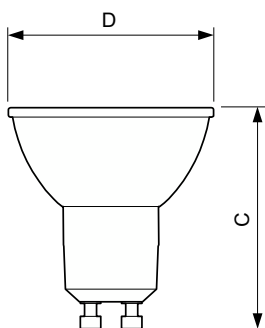

Controls and Dimming

Dimmable	Yes
----------	-----

Mechanical and Housing

Bulb Shape	PAR16
Net Weight (Piece)	0.060 kg

Approval and Application

Suitable For Accent Lighting	Yes
------------------------------	-----

Dimensional drawing

Product	D	C
MAS LED ExpertColor 5.5-50W GU10 930 24D	50 mm	54 mm

Photometric data

Accent Lighting Spots - MAS LED ExpertColor 5.5-50W GU10 930 24D

Spectral Power Distribution Colour - MAS LED ExpertColor 5.5-50W GU10 930 24D