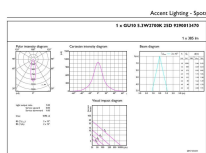

Photometric data

CELESTIAL INDUSTRIES | PHOTOGRAPHY | Page 11