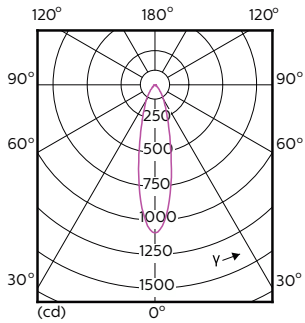

Product data

General Information		Operating and Electrical	
Cap-Base	GU10	Correlated Color Temperature (Nom)	2700 K
Nominal lifetime	40,000 hour(s)	Luminous Efficacy (rated) (Nom)	70.00 lm/W
Switching Cycle	50,000	Color Consistency	<3
Lighting Technology	LEDspot	Color rendering index (CRI)	97
		LLMF At End Of Nominal Lifetime (Nom)	70 %
		Luminous Flux in 90° Cone (Rated)	355 lm
Light Technical			
Color Code	927	Line Frequency	50 to 60 Hz
Beam Angle (Nom)	24 degree(s)	Input Frequency	50 to 60 Hz
Luminous Flux	385 lm	Power Consumption	5.5 W
Luminous Intensity (Nom)	1,000 cd	Lamp Current (Nom)	30 mA
Color Designation	Warm White (WW)		

Energy Consumption kWh/1000 h	6 kWh
EU RoHS compliant	Yes
Ambient temperature range	-20 °C to 45 °C

Product Data

Order product name	MAS LED ExpertColor 5.5-50W GU10 927 24D
Full product name	MAS LED ExpertColor 5.5-50W GU10 927 24D
Full product code	871869675586000
Order code	929001347008
Material Nr. (12NC)	929001347008
Numerator - Quantity Per Pack	1
EAN/UPC - Product/Case	8718696755860
Numerator - Packs per outer box	10
EAN/UPC - Case	8718696755877

Dimensional drawing

Product	D	C
MAS LED ExpertColor 5.5-50W GU10 927 24D	50 mm	54 mm

Photometric data

CELESTIAL INDUSTRIES | PHOTOGRAPHY | Page 11

Accent Lighting Spots - MAS LED ExpertColor 5.5-50W GU10 927 24D

Spectral Power Distribution Colour - MAS LED ExpertColor 5.5-50W GU10 927 24D

MASTER LED spot ExpertColor MV

Photometric data

Light Distribution Diagram - MAS LED ExpertColor 5.5-50W GU10 927 24D

Lifetime