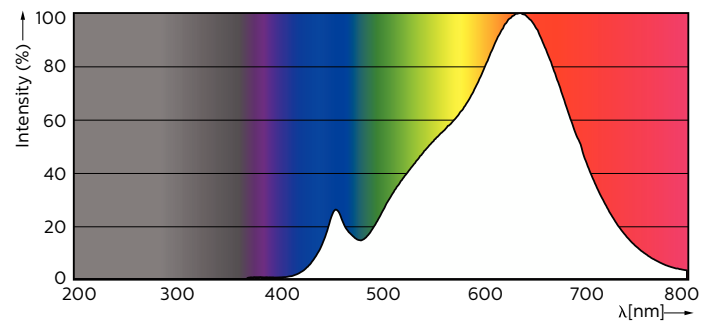

Product data

General Information		Operating and Electrical	
Cap-Base	GU10	Correlated Color Temperature (Nom)	2700 K
Nominal lifetime	40,000 hour(s)	Luminous Efficacy (rated) (Nom)	70.00 lm/W
Switching Cycle	50,000	Color Consistency	<3
Lighting Technology	LEDspot	Color rendering index (CRI)	97
		LLMF At End Of Nominal Lifetime (Nom)	70 %
		Luminous Flux in 90° Cone (Rated)	355 lm
Light Technical			
Color Code	927	Line Frequency	50 to 60 Hz
Beam Angle (Nom)	24 degree(s)	Input Frequency	50 to 60 Hz
Luminous Flux	385 lm	Power Consumption	5.5 W
Luminous Intensity (Nom)	1,000 cd	Lamp Current (Nom)	30 mA
Color Designation	Warm White (WW)		

Energy Consumption kWh/1000 h	6 kWh
EU RoHS compliant	Yes
Ambient temperature range	-20 °C to 45 °C

Product Data

Order product name	MAS LED ExpertColor 5.5-50W GU10 927 24D
Full product name	MAS LED ExpertColor 5.5-50W GU10 927 24D
Full product code	871869675586000
Order code	929001347008
Material Nr. (12NC)	929001347008
Numerator - Quantity Per Pack	1
EAN/UPC - Product/Case	8718696755860
Numerator - Packs per outer box	10
EAN/UPC - Case	8718696755877

Dimensional drawing

Product	D	C
MAS LED ExpertColor 5.5-50W GU10 927 24D	50 mm	54 mm

Photometric data

CELESTIAL INDUSTRIES | PHOTOGRAPHY | Page 11

Accent Lighting Spots - MAS LED ExpertColor 5.5-50W GU10 927 24D

Spectral Power Distribution Colour - MAS LED ExpertColor 5.5-50W GU10 927 24D

MASTER LED spot ExpertColor MV

Photometric data

Light Distribution Diagram - MAS LED ExpertColor 5.5-50W GU10 927 24D

Lifetime