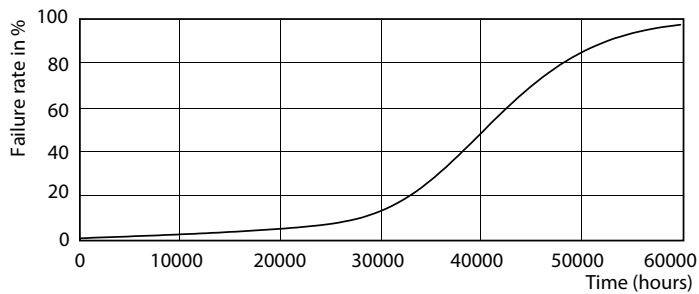

Product data

General Information		Operating and Electrical	
Cap-Base	GU10	Correlated Color Temperature (Nom)	2700 K
Nominal lifetime	40,000 hour(s)	Luminous Efficacy (rated) (Nom)	70.00 lm/W
Switching Cycle	50,000	Color Consistency	<3
Lighting Technology	LEDspot	Color rendering index (CRI)	97
		LLMF At End Of Nominal Lifetime (Nom)	70 %
		Luminous Flux in 90° Cone (Rated)	355 lm
Light Technical			
Color Code	927	Line Frequency	50 to 60 Hz
Beam Angle (Nom)	24 degree(s)	Input Frequency	50 to 60 Hz
Luminous Flux	385 lm	Power Consumption	5.5 W
Luminous Intensity (Nom)	1,000 cd	Lamp Current (Nom)	30 mA
Color Designation	Warm White (WW)		

Energy Consumption kWh/1000 h	6 kWh
EU RoHS compliant	Yes
Ambient temperature range	-20 °C to 45 °C

Product Data

Order product name	MAS LED ExpertColor 5.5-50W GU10 927 24D
Full product name	MAS LED ExpertColor 5.5-50W GU10 927 24D
Full product code	871869675586000
Order code	929001347008
Material Nr. (12NC)	929001347008
Numerator - Quantity Per Pack	1
EAN/UPC - Product/Case	8718696755860
Numerator - Packs per outer box	10
EAN/UPC - Case	8718696755877

Spectral Power Distribution Colour - MAS LED ExpertColor 5.5-50W GU10 927 24D

MASTER LED spot ExpertColor MV

Photometric data

Light Distribution Diagram - MAS LED ExpertColor 5.5-50W GU10 927 24D

Lifetime