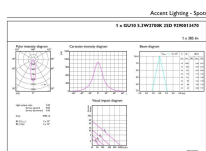

Photometric data

CELESTIAL INDUSTRIES | PHOTOGRAPHY | Page 11