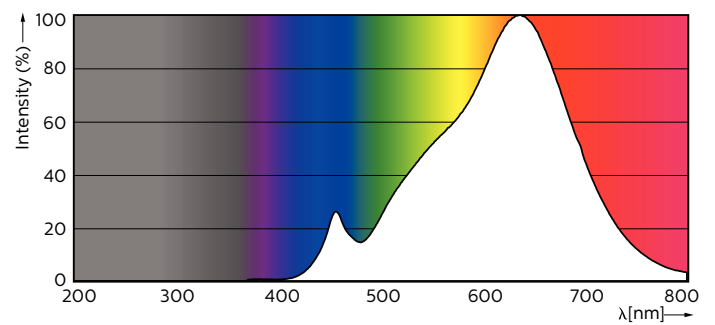

Product data

General Information		Operating and Electrical	
Cap-Base	GU10	Correlated Color Temperature (Nom)	2700 K
Nominal lifetime	40,000 hour(s)	Luminous Efficacy (rated) (Nom)	70.00 lm/W
Switching Cycle	50,000	Color Consistency	<3
Lighting Technology	LEDspot	Color rendering index (CRI)	97
Light Technical		LLMF At End Of Nominal Lifetime (Nom)	70 %
Color Code	927	Luminous Flux in 90° Cone (Rated)	355 lm
Beam Angle (Nom)	24 degree(s)	Line Frequency	50 to 60 Hz
Luminous Flux	385 lm	Input Frequency	50 to 60 Hz
Luminous Intensity (Nom)	1,000 cd	Power Consumption	5.5 W
Color Designation	Warm White (WW)	Lamp Current (Nom)	30 mA

Energy Consumption kWh/1000 h	6 kWh
EU RoHS compliant	Yes
Ambient temperature range	-20 °C to 45 °C

Product Data

Order product name	MAS LED ExpertColor 5.5-50W GU10 927 24D
Full product name	MAS LED ExpertColor 5.5-50W GU10 927 24D
Full product code	871869675586000
Order code	929001347008
Material Nr. (12NC)	929001347008
Numerator - Quantity Per Pack	1
EAN/UPC - Product/Case	8718696755860
Numerator - Packs per outer box	10
EAN/UPC - Case	8718696755877

Dimensional drawing

Product	D	C
MAS LED ExpertColor 5.5-50W GU10 927 24D	50 mm	54 mm

Photometric data

CELESTIAL INDUSTRIES | PHOTOGRAPHY | Page 11

Accent Lighting Spots - MAS LED ExpertColor 5.5-50W GU10 927 24D

Spectral Power Distribution Colour - MAS LED ExpertColor 5.5-50W GU10 927 24D

MASTER LED spot ExpertColor MV

Photometric data

Light Distribution Diagram - MAS LED ExpertColor 5.5-50W GU10 927 24D

Lifetime