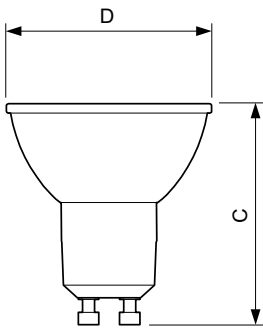

MASTER LED spot ExpertColor MV

Wattage Equivalent	50 W
Starting Time (Nom)	0.5 s
Warm-up time to 60% light	0.5 s
Power Factor (Fraction)	0.8
Voltage (Nom)	220-240 V

Temperature

T-Case Maximum (Nom)	80 °C

Controls and Dimming

Dimmable	Yes

Mechanical and Housing

Bulb Shape	PAR16
Net Weight (Piece)	0.038 kg

Approval and Application

Suitable For Accent Lighting	Yes

Energy Consumption kWh/1000 h	6 kWh
EU RoHS compliant	Yes
Ambient temperature range	-20 °C to 45 °C

Product Data

Order product name	MAS LED ExpertColor 5.5-50W GU10 927 24D
Full product name	MAS LED ExpertColor 5.5-50W GU10 927 24D
Full product code	871869675586000
Order code	929001347008
Material Nr. (12NC)	929001347008
Numerator - Quantity Per Pack	1
EAN/UPC - Product/Case	8718696755860
Numerator - Packs per outer box	10
EAN/UPC - Case	8718696755877

Dimensional drawing

Product	D	C
MAS LED ExpertColor 5.5-50W GU10 927 24D	50 mm	54 mm

Photometric data

CELESTIAL INDUSTRIES | PHOTOGRAPHY | Page 11