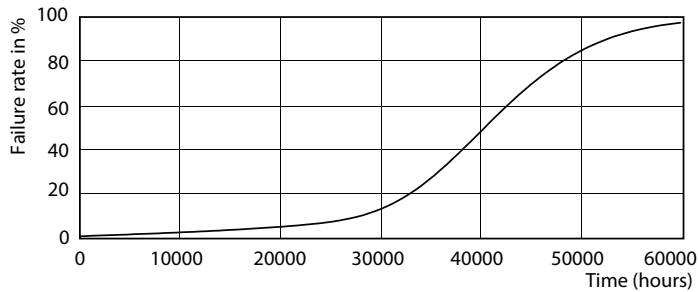

Product data

General Information		Operating and Electrical	
Cap-Base	GU10	Correlated Color Temperature (Nom)	2700 K
Nominal lifetime	40,000 hour(s)	Luminous Efficacy (rated) (Nom)	70.00 lm/W
Switching Cycle	50,000	Color Consistency	<3
Lighting Technology	LEDspot	Color rendering index (CRI)	97
Light Technical		LLMF At End Of Nominal Lifetime (Nom)	70 %
Color Code	927	Luminous Flux in 90° Cone (Rated)	355 lm
Beam Angle (Nom)	24 degree(s)	Line Frequency	50 to 60 Hz
Luminous Flux	385 lm	Input Frequency	50 to 60 Hz
Luminous Intensity (Nom)	1,000 cd	Power Consumption	5.5 W
Color Designation	Warm White (WW)	Lamp Current (Nom)	30 mA

Energy Consumption kWh/1000 h	6 kWh
EU RoHS compliant	Yes
Ambient temperature range	-20 °C to 45 °C

Product Data

Order product name	MAS LED ExpertColor 5.5-50W GU10 927 24D
Full product name	MAS LED ExpertColor 5.5-50W GU10 927 24D
Full product code	871869675586000
Order code	929001347008
Material Nr. (12NC)	929001347008
Numerator - Quantity Per Pack	1
EAN/UPC - Product/Case	8718696755860
Numerator - Packs per outer box	10
EAN/UPC - Case	8718696755877

Spectral Power Distribution Colour - MAS LED ExpertColor 5.5-50W GU10 927 24D

MASTER LED spot ExpertColor MV

Photometric data

Light Distribution Diagram - MAS LED ExpertColor 5.5-50W GU10 927 24D

Lifetime