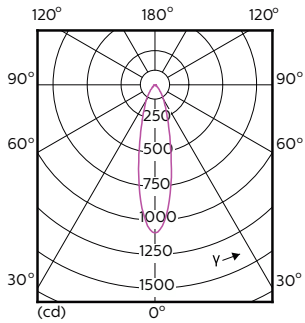

Product data

General Information		Operating and Electrical	
Cap-Base	GU10	Correlated Color Temperature (Nom)	2700 K
Nominal lifetime	40,000 hour(s)	Luminous Efficacy (rated) (Nom)	70.00 lm/W
Switching Cycle	50,000	Color Consistency	<3
Lighting Technology	LEDspot	Color rendering index (CRI)	97
Light Technical		LLMF At End Of Nominal Lifetime (Nom)	70 %
Color Code	927	Luminous Flux in 90° Cone (Rated)	355 lm
Beam Angle (Nom)	24 degree(s)	Line Frequency	50 to 60 Hz
Luminous Flux	385 lm	Input Frequency	50 to 60 Hz
Luminous Intensity (Nom)	1,000 cd	Power Consumption	5.5 W
Color Designation	Warm White (WW)	Lamp Current (Nom)	30 mA

Energy Consumption kWh/1000 h	6 kWh
EU RoHS compliant	Yes
Ambient temperature range	-20 °C to 45 °C

Product Data

Order product name	MAS LED ExpertColor 5.5-50W GU10 927 24D
Full product name	MAS LED ExpertColor 5.5-50W GU10 927 24D
Full product code	871869675586000
Order code	929001347008
Material Nr. (12NC)	929001347008
Numerator - Quantity Per Pack	1
EAN/UPC - Product/Case	8718696755860
Numerator - Packs per outer box	10
EAN/UPC - Case	8718696755877

Dimensional drawing

Product	D	C
MAS LED ExpertColor 5.5-50W GU10 927 24D	50 mm	54 mm

Photometric data

CELESTIAL INDUSTRIES | PHOTOGRAPHY | Page 11

Accent Lighting Spots - MAS LED ExpertColor 5.5-50W GU10 927 24D

Spectral Power Distribution Colour - MAS LED ExpertColor 5.5-50W GU10 927 24D

MASTER LED spot ExpertColor MV

Photometric data

Light Distribution Diagram - MAS LED ExpertColor 5.5-50W GU10 927 24D

Lifetime