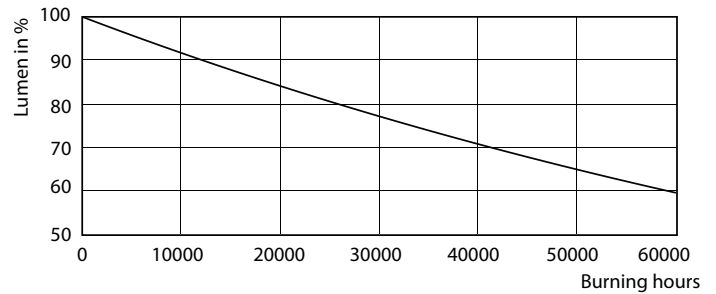

Lumen Maintenance Diagram - MAS LED ExpertColor 5.5-50W GU10 927 24D