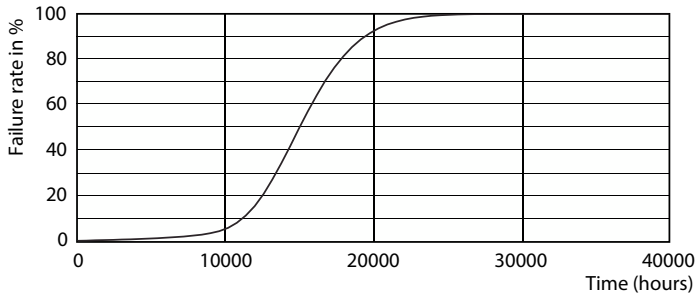

Kullanım Ömrü

Life Expectancy Diagram