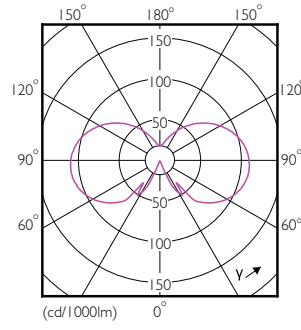

Light Distribution Diagram - CorePro LEDCandleND4.3-40W E14 827B35FRG