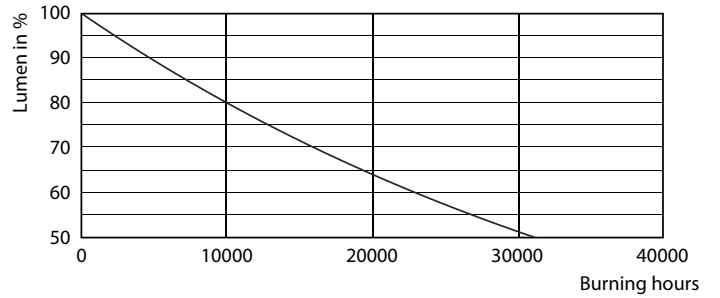

Lumen Maintenance Diagram - CorePro LEDCandleND4.3-40W E14 827B35FRG