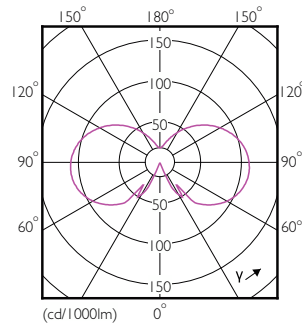

Light Distribution Diagram - CorePro LEDCandleND4.3-40W E14 827B35FRG