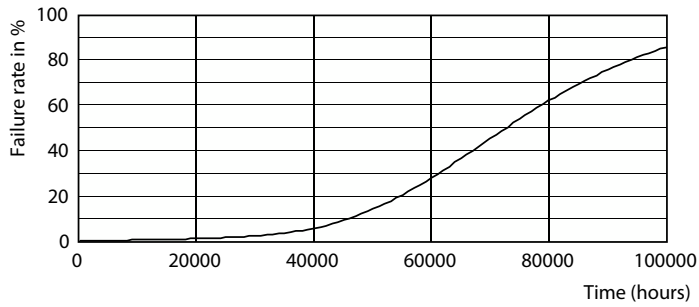

Corepro InstantFit (UL Type-A) T8

Lifetime

Life Expectancy Diagram