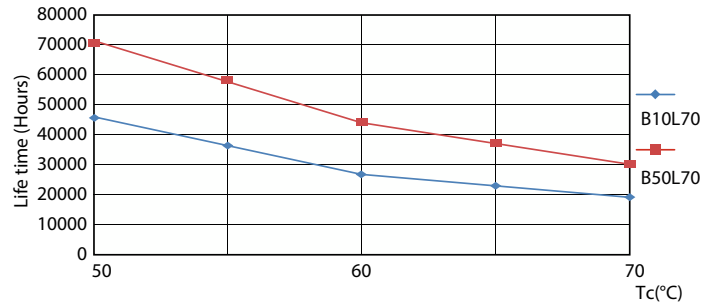

LEDtube 70K 5070 LifetimeVsTc-LED

Corepro InstantFit (UL Type-A) T8

Lifetime