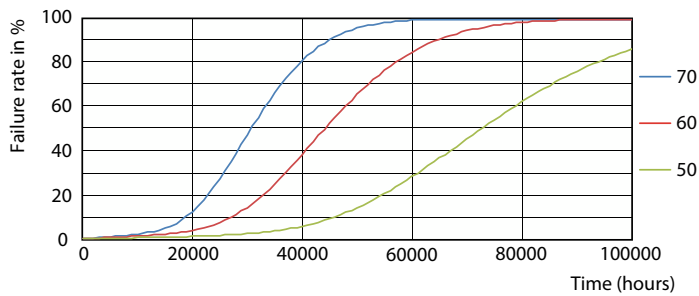

Lifetime

LEDtube 70K 5070 FailureRate-LED