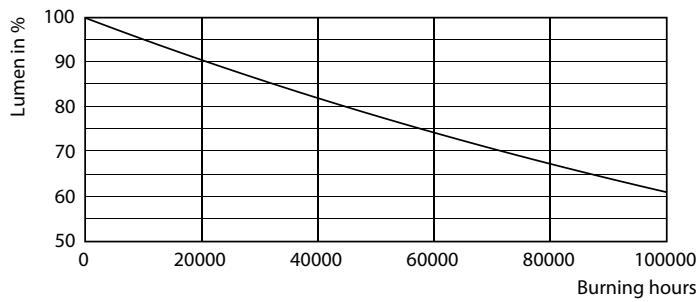

Lumen Maintenance Diagram - 14T8/COR/48-850/IF21/G/DIM 10/1