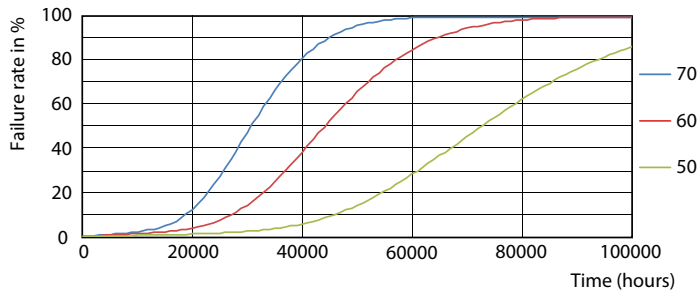

Corepro InstantFit (UL Type-A) T8

Datos fotométricos

General uniform lighting - 14T8/COR/48-840/IF21/G/DIM 10/1

Lifetime