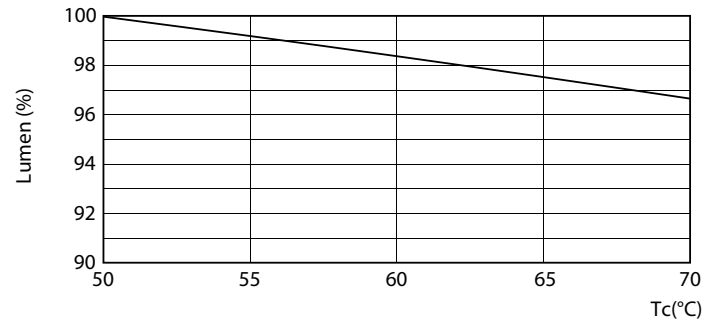

Lumen Maintenance Diagram - 14T8/COR/48-840/IF21/G/DIM 10/1

Corepro InstantFit (UL Type-A) T8

Datos fotométricos

General uniform lighting - 14T8/COR/48-840/IF21/G/DIM 10/1

Lifetime