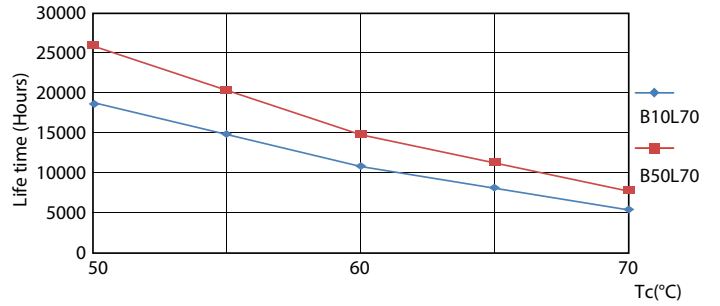

Life Expectancy Diagram

Life Expectancy Diagram