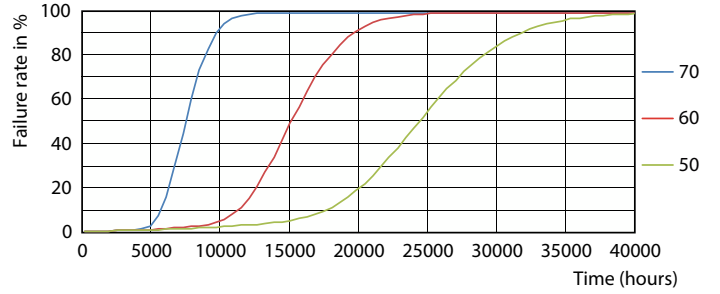

Kullanım Ömrü

Life Expectancy Diagram