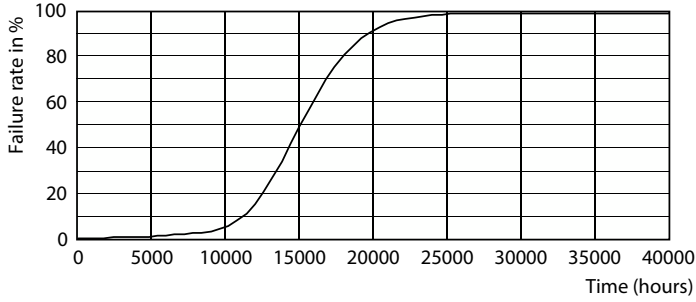

Kullanım Ömrü

Life Expectancy Diagram