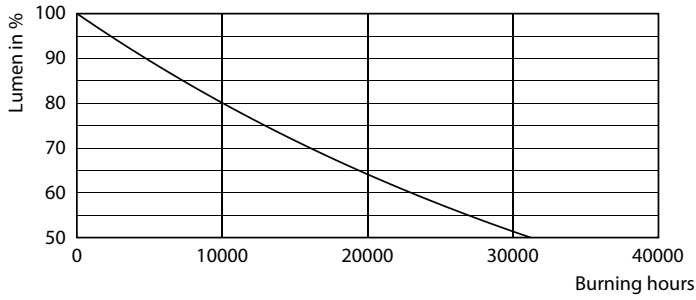

Lumen Maintenance Diagram - Ecofit LEDtube 1500mm 20W 865 T8 I TR