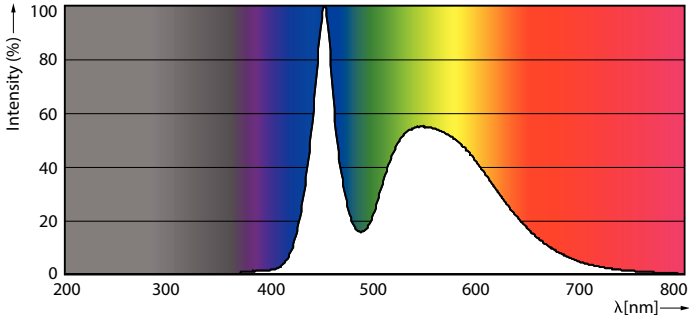

Ecofit LED tüpler T8

Fotometrik bilgi

Spectral Power Distribution Colour - Ecofit LEDtube 1500mm 20W 865 T8 I TR