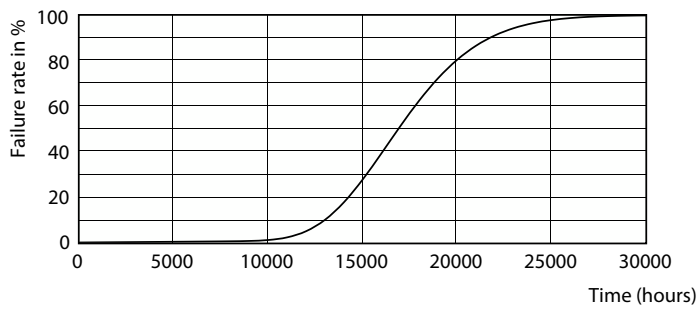

LEDtube Ecofit 16W G13 840 24D ND