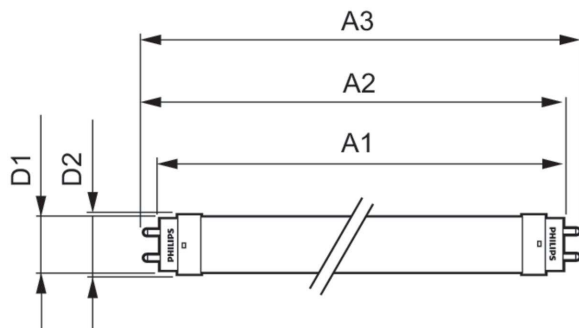

### Product data

General Information	
Cap-Base	G13
Nominal lifetime	15,000 hour(s)
Switching Cycle	50,000
Lighting Technology	LED
Flux measurement reference	Sphere
Light Technical	
Color Code	865 [CCT of 6500K]
Beam Angle (Nom)	240 degree(s)
Luminous Flux	2,000 lm
Color Designation	Cool Daylight
Correlated Color Temperature (Nom)	6500 K
Luminous Efficacy (rated) (Nom)	100.00 lm/W
Color Consistency	<6
Color rendering index (CRI)	80
LLMF At End Of Nominal Lifetime (Nom)	70 %

# Ecofit LED tubes T8

Mechanical and Housing	
Bulb Material	Glass
Product Length	1,500 mm
Bulb Shape	T8
Net Weight (Piece)	0.310 kg
Approval and Application	
Energy Efficiency Class	F
Energy Saving Product	Yes
Approval Marks	RoHS compliance CE marking KEMA Keur certificate
Energy Consumption kWh/1000 h	20 kWh
EPREL Registration Number	491856
EU RoHS compliant	Yes

## Dimensional drawing

Product	D1	D2	A1	A2	A3
Ecofit LEDtube 1500mm 20W 865 T8 I	25.7 mm	28 mm	1,500 mm	1,507.1 mm	1,514.2 mm