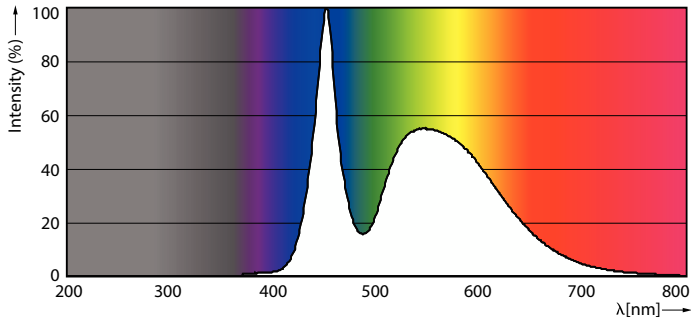

Ecofit LED tubes T8

Photometric data

Spectral Power Distribution Colour - Ecofit LEDtube 1500mm 20W 865 T8 I