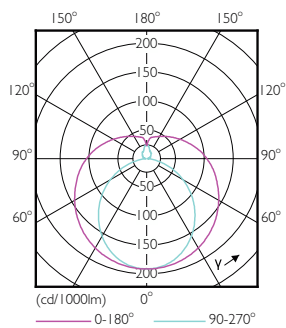

Photometric data

Light Distribution Diagram - Ecofit LEDtube 1500mm 20W 865 T8 I