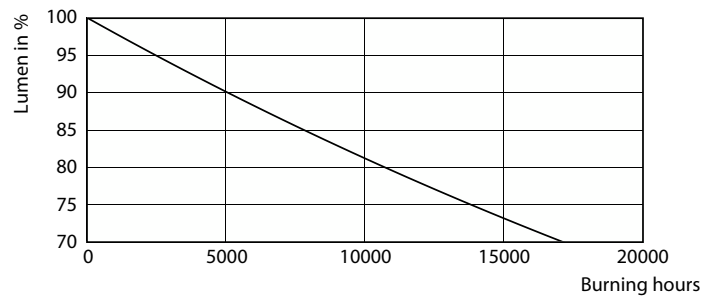

Ecofit LED tubes T8

Photometric data

Lifetime