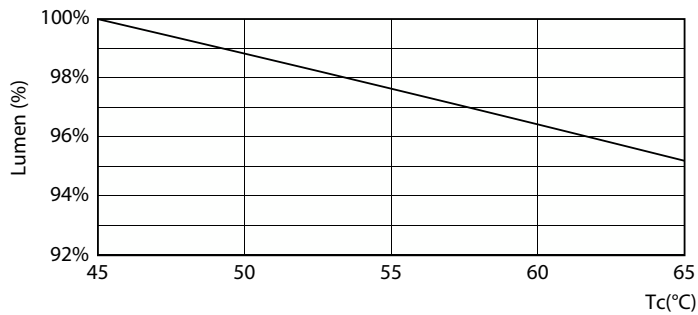

Lifetime

Lumen Maintenance Diagram - Ecofit LEDtube 1500mm 20W 865 T8 I