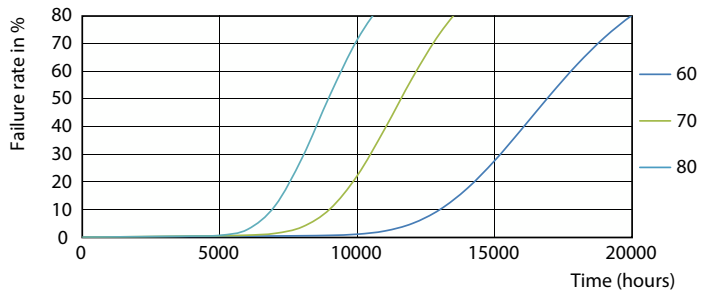

Ecofit LED tubes T8

Lifetime

LEDtube Ecofit 16W G13 840 24D ND