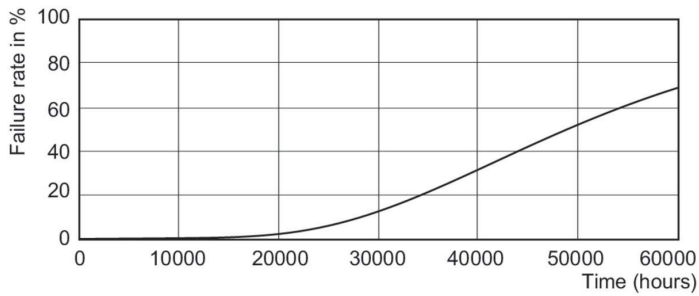

Lifetime

TLED Ess 35W FA8 T8 IF