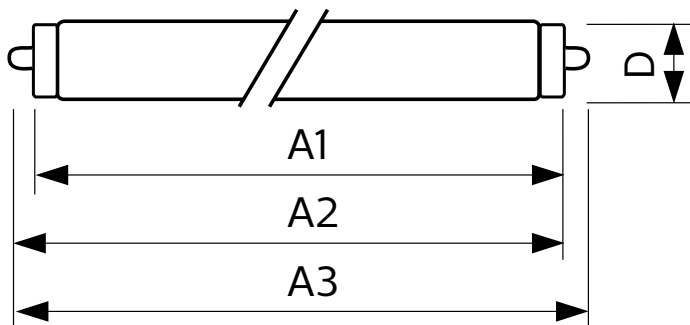

Temperature

T-Case Maximum (Nom)	45 °C
----------------------	-------

Controls and Dimming

Dimmable	No
----------	----

Mechanical and Housing

Bulb Finish	Frosted
Bulb Material	Plastic
Product Length	2,400 mm
Bulb Shape	T8
Net Weight (Piece)	0.540 kg

Approval and Application

Energy Saving Product	Yes
Approval Marks	UL certificate
EU RoHS compliant	Yes
Ambient temperature range	-20 °C to 45 °C

Application Conditions

can it be used in closed luminaires	Yes
Wireless Technology	Not applicable

Dimensional drawing

Product	D	A1	A2	A3
35T8/96-3500 IF FA8 10/1	27.9 mm	2,366.9 mm	2,375.2 mm	2,383.5 mm

Photometric data

Spectral Power Distribution Colour - 35T8/96-3500 IF FA8 10/1

General uniform lighting - 35T8/96-3500 IF FA8 10/1