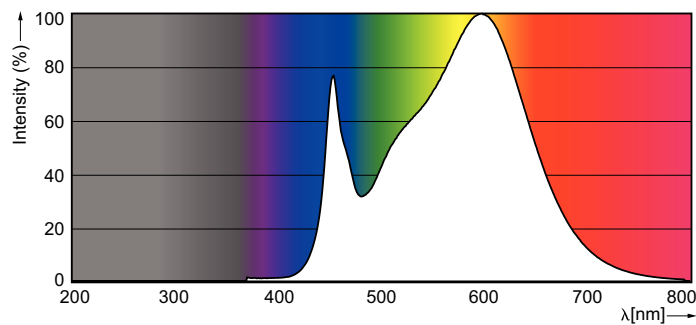

Photometric data

Spectral Power Distribution Colour - 35T8/96-3500 IF FA8 10/1

General uniform lighting - 35T8/96-3500 IF FA8 10/1