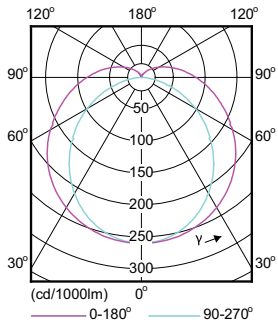

Corepro InstantFit (UL Type-A) T8

Photometric data

Light Distribution Diagram - 35T8/96-3500 IF FA8 10/1