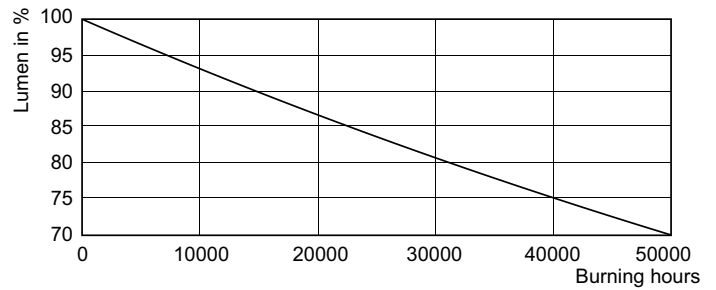

Corepro InstantFit (UL Type-A) T8

Photometric data

Light Distribution Diagram - 35T8/96-3500 IF FA8 10/1

Lifetime

TLED Ess 35W FA8 T8 IF

Lumen Maintenance Diagram - 35T8/96-3500 IF FA8 10/1