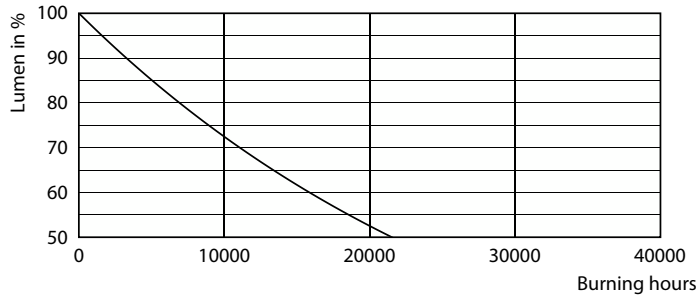

Party Spot

Lifetime

Lumen Maintenance Diagram - 13.5PAR38/PER/RED/G/E26/ND/ULW 3/1PF