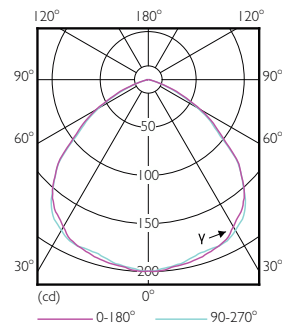

Accent Lighting Spots - 13.5PAR38/PER/RED/G/E26/ND/ULW 3/1PF

Light Distribution Diagram - 13.5PAR38/PER/RED/G/E26/ND/ULW 3/1PF