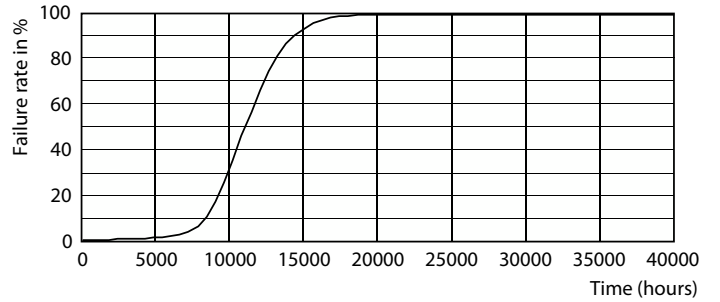

Party Spot

Lifetime

Life Expectancy Diagram