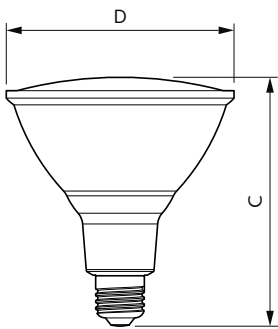

## Product data

General Information		UL Type	
Cap-Base	E26	UL Type	Yes
Nominal lifetime	10,950 hour(s)	<b>Temperature</b>	
Switching Cycle	10,000	T-Case Maximum (Nom)	65 °C
Rated Lifetime (Hours)	10,950 hour(s)	<b>Controls and Dimming</b>	
Lighting Technology	LEDspot	Dimmable	No
<b>Light Technical</b>		<b>Mechanical and Housing</b>	
Color Code	Red	Bulb Finish	Frosted
Color Designation	Red	Bulb Material	Glass
Color Consistency	<6	Overall length	132 mm
Color rendering index (CRI)	-	Overall width	122 mm
LLMF At End Of Nominal Lifetime (Nom)	70 %	Overall height	132 mm
<b>Operating and Electrical</b>		Dimensions (Height x Width x Depth)	132 x 122 x 132 mm
Line Frequency	60 Hz	Bulb Shape	PAR38
Input Frequency	60 Hz	UL Wet/ damp/ dry location	Wet location
Power Consumption	13.5 W	Net Weight (Piece)	0.350 kg
Lamp Current (Nom)	165 mA	<b>Approval and Application</b>	
Starting Time (Nom)	0.5 s	Suitable For Accent Lighting	Yes
Warm-up time to 60% light	0.5 s	EU RoHS compliant	Yes
Power Factor (Fraction)	0.5	EyeComfort	Yes
Voltage (Nom)	120 V		

### Product Data

Order product name	13.5PAR38/PER/RED/G/E26/ND/ULW 3/1PF
--------------------	--------------------------------------

Full product name	13.5PAR38/PER/RED/G/E26/ND/ULW 3/1PF
Order code	929001306863
Material Nr. (12NC)	929001306863
Numerator - Quantity Per Pack	1
EAN/UPC - Product/Case	046677568290
Numerator - Packs per outer box	3
EAN/UPC - Case	50046677568295

## Dimensional drawing

Product	D	C
13.5PAR38/PER/RED/G/E26/ND/ULW 3/1PF	122 mm	132 mm