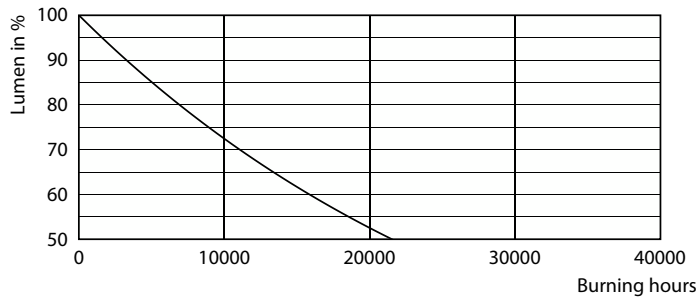

Product data

General Information	
Cap-Base	E26
Nominal lifetime	10,950 hour(s)
Switching Cycle	10,000
Rated Lifetime (Hours)	10,950 hour(s)
Lighting Technology	LEDspot
Light Technical	
Color Code	Green
Color Designation	Green
Color Consistency	<6
Color rendering index (CRI)	-
LLMF At End Of Nominal Lifetime (Nom)	70 %
Operating and Electrical	
Line Frequency	60 Hz
Input Frequency	60 Hz
Power Consumption	13.5 W
Lamp Current (Nom)	165 mA
Starting Time (Nom)	0.5 s

Dimensional drawing

Product	D	C
13.5PAR38/PER/GREEN/G/E26/ND/ULW 3/1PF	122 mm	132 mm

Photometric data

Light Distribution Diagram - 13.5PAR38/PER/GREEN/G/E26/ND/ULW 3/1PF

Accent Lighting Spots - 13.5PAR38/PER/GREEN/G/E26/ND/ULW 3/1PF

Party Spot

Lifetime

Lumen Maintenance Diagram - 13.5PAR38/PER/GREEN/G/E26/ND/ULW
3/IPF

Life Expectancy Diagram