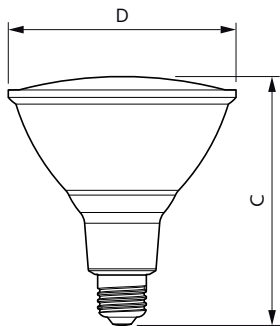

Warm-up time to 60% light	0.5 s
Power Factor (Fraction)	0.5
Voltage (Nom)	120 V
UL Type	Yes
Temperature	
T-Case Maximum (Nom)	65 °C
Controls and Dimming	
Dimmable	No
Mechanical and Housing	
Bulb Finish	Frosted
Bulb Material	Glass
Overall length	132 mm
Overall width	122 mm
Overall height	132 mm
Dimensions (Height x Width x Depth)	132 x 122 x 132 mm
Bulb Shape	PAR38
UL Wet/ damp/ dry location	Wet location

Party Spot

Net Weight (Piece)	0.350 kg
--------------------	----------

Approval and Application

Suitable For Accent Lighting	Yes
EU RoHS compliant	Yes
EyeComfort	Yes
T20 compliant	N/A
LED Innovations	EyeComfort
Ambient temperature range	-20 °C to 45 °C

Application Conditions

can it be used in closed luminaires	Yes
Wireless Technology	Not applicable

Product Data

Order product name	13.5PAR38/PER/GREEN/G/E26/ND/ULW 3/1PF
Full product name	13.5PAR38/PER/GREEN/G/E26/ND/ULW 3/1PF
Order code	929001306763
Material Nr. (12NC)	929001306763
Numerator - Quantity Per Pack	1
EAN/UPC - Product/Case	046677568283
Numerator - Packs per outer box	3
EAN/UPC - Case	50046677568288

Dimensional drawing

Product	D	C
13.5PAR38/PER/GREEN/G/E26/ND/ULW 3/1PF	122 mm	132 mm

Photometric data

Light Distribution Diagram - 13.5PAR38/PER/GREEN/G/E26/ND/ULW 3/1PF

Accent Lighting Spots - 13.5PAR38/PER/GREEN/G/E26/ND/ULW 3/1PF