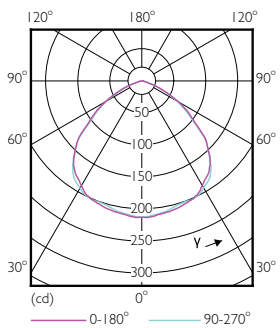

Warm-up time to 60% light	0.5 s
Power Factor (Fraction)	0.5
Voltage (Nom)	120 V
UL Type	Yes
Temperature	
T-Case Maximum (Nom)	65 °C
Controls and Dimming	
Dimmable	No
Mechanical and Housing	
Bulb Finish	Frosted
Bulb Material	Glass
Overall length	132 mm
Overall width	122 mm
Overall height	132 mm
Dimensions (Height x Width x Depth)	132 x 122 x 132 mm
Bulb Shape	PAR38
UL Wet/ damp/ dry location	Wet location

Application Conditions

can it be used in closed luminaires	Yes
Wireless Technology	Not applicable

Product Data

Order product name	13.5PAR38/PER/GREEN/G/E26/ND/ULW 3/1PF
Full product name	13.5PAR38/PER/GREEN/G/E26/ND/ULW 3/1PF
Order code	929001306763
Material Nr. (12NC)	929001306763
Numerator - Quantity Per Pack	1
EAN/UPC - Product/Case	046677568283
Numerator - Packs per outer box	3
EAN/UPC - Case	50046677568288

Dimensional drawing

Product	D	C
13.5PAR38/PER/GREEN/G/E26/ND/ULW 3/1PF	122 mm	132 mm

Photometric data

Light Distribution Diagram - 13.5PAR38/PER/GREEN/G/E26/ND/ULW 3/1PF

Accent Lighting Spots - 13.5PAR38/PER/GREEN/G/E26/ND/ULW 3/1PF

Party Spot

Lifetime

Lumen Maintenance Diagram - 13.5PAR38/PER/GREEN/G/E26/ND/ULW
3/IPF

Life Expectancy Diagram