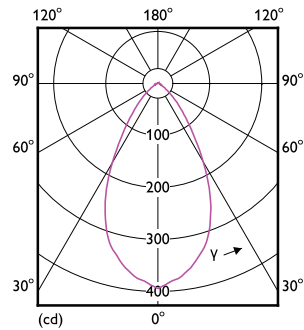

General Information	
Cap-Base	GU10
Nominal lifetime	15,000 hour(s)
Switching Cycle	50,000
Lighting Technology	LEDspot
Light Technical	
Color Code	840 [CCT of 4000K]
Beam Angle (Nom)	60 degree(s)
Luminous Flux	430 lm
Luminous Intensity (Nom)	450 cd
Color Designation	Cool White (CW)
Correlated Color Temperature (Nom)	4000 K
Luminous Efficacy (rated) (Nom)	93 lm/W
Color Consistency	<6
Color rendering index (CRI)	80
LLMF At End Of Nominal Lifetime (Nom)	70 %
Operating and Electrical	
Input Frequency	50 to 60 Hz
Power Consumption	4.6 W
Lamp Current (Nom)	39 mA

Wattage Equivalent	50 W
Starting Time (Nom)	0.5 s
Warm-up time to 60% light	0.5 s
Power Factor (Fraction)	0.5
Voltage (Nom)	220-240 V
Temperature	
T-Case Maximum (Nom)	80 °C
Controls and Dimming	
Dimmable	No
Mechanical and Housing	
Bulb Finish	Clear
Bulb Material	Glass
Overall length	54 mm
Overall width	50 mm
Overall height	54 mm
Dimensions (Height x Width x Depth)	54 x 50 x 54 mm
Bulb Shape	PAR16
Net Weight (Piece)	0.050 kg

Dimensional drawing

Product	D	C
LEDClassic 4.6W GU10 840 60D 6pack	50 mm	54 mm

Photometric data

Accent Lighting Spots - LEDClassic 4.6W GU10 840 60D 6pack

Light Distribution Diagram - LEDClassic 4.6W GU10 840 60D 6pack