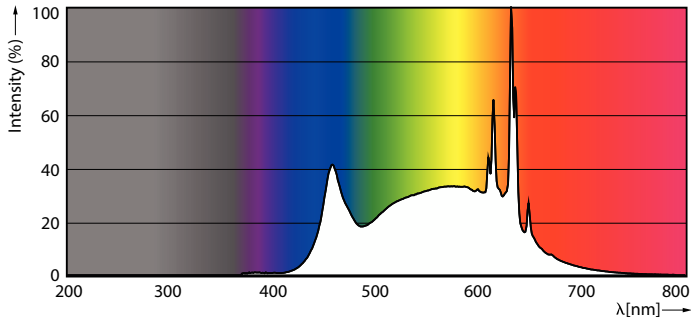

Classic LED spotMV

LEDClassic 4.6W GU10 840 60D 6pack

LEDspot, PAR16, 50 W, GU10, 4000 K, 430 lm, 15000 hour(s), Glass

LEDspot, PAR16, 50 W, GU10, 4000 K, 430 lm, 15000 hour(s), Glass, 93 lm/W

Product data

General Information	
Cap-Base	GU10
Nominal lifetime	15,000 hour(s)
Switching Cycle	50,000
Lighting Technology	LEDspot
Light Technical	
Color Code	840 [CCT of 4000K]
Beam Angle (Nom)	60 degree(s)
Luminous Flux	430 lm
Luminous Intensity (Nom)	450 cd
Color Designation	Cool White (CW)
Correlated Color Temperature (Nom)	4000 K
Luminous Efficacy (rated) (Nom)	93 lm/W
Color Consistency	<6
Color rendering index (CRI)	80
LLMF At End Of Nominal Lifetime (Nom)	70 %
Operating and Electrical	
Input Frequency	50 to 60 Hz
Power Consumption	4.6 W
Lamp Current (Nom)	39 mA

Dimensional drawing

Product	D	C
LEDClassic 4.6W GU10 840 60D 6pack	50 mm	54 mm

Photometric data

Accent Lighting Spots - LEDClassic 4.6W GU10 840 60D 6pack

Light Distribution Diagram - LEDClassic 4.6W GU10 840 60D 6pack

Classic LED spotMV

Photometric data

Spectral Power Distribution Colour - LEDClassic 4.6W GU10 840 60D 6pack

Lifetime

Life Expectancy Diagram

Lumen Maintenance Diagram - LEDClassic 4.6W GU10 840 60D 6pack