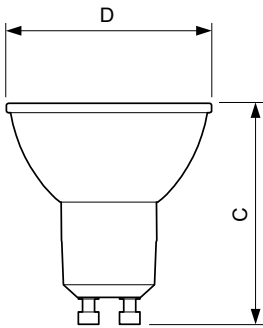

Wattage Equivalent	50 W
Starting Time (Nom)	0.5 s
Warm-up time to 60% light	0.5 s
Power Factor (Fraction)	0.5
Voltage (Nom)	220-240 V
Temperature	
T-Case Maximum (Nom)	80 °C
Controls and Dimming	
Dimmable	No
Mechanical and Housing	
Bulb Finish	Clear
Bulb Material	Glass
Overall length	54 mm
Overall width	50 mm
Overall height	54 mm
Dimensions (Height x Width x Depth)	54 x 50 x 54 mm
Bulb Shape	PAR16
Net Weight (Piece)	0.050 kg

Dimensional drawing

Product	D	C
LEDClassic 4.6W GU10 840 60D 6pack	50 mm	54 mm

Photometric data

Accent Lighting Spots - LEDClassic 4.6W GU10 840 60D 6pack

Light Distribution Diagram - LEDClassic 4.6W GU10 840 60D 6pack