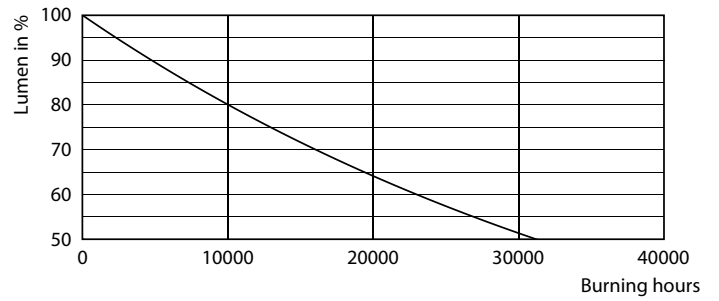

General Information	
Cap-Base	GU10
Nominal lifetime	15,000 hour(s)
Switching Cycle	50,000
Lighting Technology	LEDspot
Light Technical	
Color Code	840 [CCT of 4000K]
Beam Angle (Nom)	60 degree(s)
Luminous Flux	430 lm
Luminous Intensity (Nom)	450 cd
Color Designation	Cool White (CW)
Correlated Color Temperature (Nom)	4000 K
Luminous Efficacy (rated) (Nom)	93 lm/W
Color Consistency	<6
Color rendering index (CRI)	80
LLMF At End Of Nominal Lifetime (Nom)	70 %
Operating and Electrical	
Input Frequency	50 to 60 Hz
Power Consumption	4.6 W
Lamp Current (Nom)	39 mA

Wattage Equivalent	50 W
Starting Time (Nom)	0.5 s
Warm-up time to 60% light	0.5 s
Power Factor (Fraction)	0.5
Voltage (Nom)	220-240 V
Temperature	
T-Case Maximum (Nom)	80 °C
Controls and Dimming	
Dimmable	No
Mechanical and Housing	
Bulb Finish	Clear
Bulb Material	Glass
Overall length	54 mm
Overall width	50 mm
Overall height	54 mm
Dimensions (Height x Width x Depth)	54 x 50 x 54 mm
Bulb Shape	PAR16
Net Weight (Piece)	0.050 kg

Dimensional drawing

Product	D	C
LEDClassic 4.6W GU10 840 60D 6pack	50 mm	54 mm

Photometric data

Accent Lighting Spots - LEDClassic 4.6W GU10 840 60D 6pack

Light Distribution Diagram - LEDClassic 4.6W GU10 840 60D 6pack

Classic LED spotMV

Photometric data

Spectral Power Distribution Colour - LEDClassic 4.6W GU10 840 60D 6pack

Lifetime

Life Expectancy Diagram

Lumen Maintenance Diagram - LEDClassic 4.6W GU10 840 60D 6pack