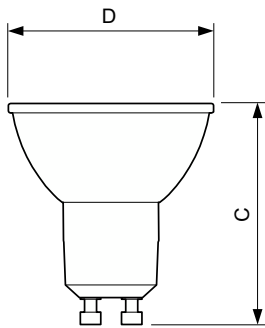

Classic LED spotMV

Bulb Material	Glass
Overall length	54 mm
Overall width	50 mm
Overall height	54 mm
Dimensions (Height x Width x Depth)	54 x 50 x 54 mm
Bulb Shape	PAR16
Net Weight (Piece)	0.050 kg

Approval and Application

Dimensional drawing

Product	D	C
LEDClassic 4.6W GU10 840 60D 2pack	50 mm	54 mm

Photometric data

Accent Lighting Spots - LEDClassic 4.6W GU10 840 60D 2pack

Light Distribution Diagram - LEDClassic 4.6W GU10 840 60D 2pack