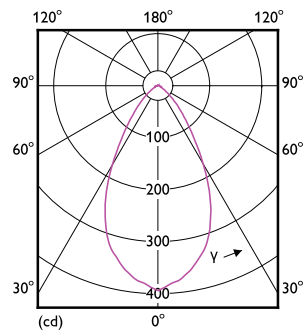

Product data

General Information	
Cap-Base	GU10
Nominal lifetime	15,000 hour(s)
Switching Cycle	50,000
Lighting Technology	LEDspot
Light Technical	
Color Code	840 [CCT of 4000K]
Beam Angle (Nom)	60 degree(s)
Luminous Flux	430 lm
Luminous Intensity (Nom)	450 cd
Color Designation	Cool White (CW)
Correlated Color Temperature (Nom)	4000 K
Luminous Efficacy (rated) (Nom)	93 lm/W
Color Consistency	<6
Color rendering index (CRI)	80
LLMF At End Of Nominal Lifetime (Nom)	70 %

Classic LED spotMV

Bulb Material	Glass
Overall length	54 mm
Overall width	50 mm
Overall height	54 mm
Dimensions (Height x Width x Depth)	54 x 50 x 54 mm
Bulb Shape	PAR16
Net Weight (Piece)	0.050 kg

Approval and Application

Dimensional drawing

Product	D	C
LEDClassic 4.6W GU10 840 60D 2pack	50 mm	54 mm

Photometric data

Accent Lighting Spots - LEDClassic 4.6W GU10 840 60D 2pack

Light Distribution Diagram - LEDClassic 4.6W GU10 840 60D 2pack