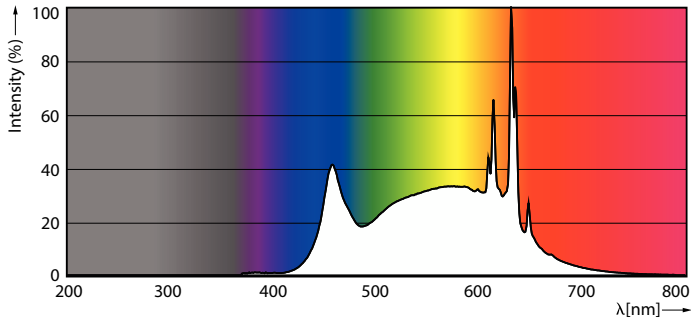

Product data

General Information	
Cap-Base	GU10
Nominal lifetime	15,000 hour(s)
Switching Cycle	50,000
Lighting Technology	LEDspot
Light Technical	
Color Code	840 [CCT of 4000K]
Beam Angle (Nom)	60 degree(s)
Luminous Flux	430 lm
Luminous Intensity (Nom)	450 cd
Color Designation	Cool White (CW)
Correlated Color Temperature (Nom)	4000 K
Luminous Efficacy (rated) (Nom)	93 lm/W
Color Consistency	<6
Color rendering index (CRI)	80
LLMF At End Of Nominal Lifetime (Nom)	70 %

Suitable For Accent Lighting	Yes
EU RoHS compliant	Yes
EyeComfort	Yes
LED Innovations	EyeComfort
Ambient temperature range	-20 to +45 °C

Product Data

Order product name	LEDClassic 4.6W GU10 840 60D 2pack
Full product name	LEDClassic 4.6W GU10 840 60D 2pack
Full product code	871869969111000
Order code	929001287792
Material Nr. (12NC)	929001287792
Numerator - Quantity Per Pack	2
EAN/UPC - Product/Case	8718699691110
Numerator - Packs per outer box	10
EAN/UPC - Case	8718699691127

Dimensional drawing

Product	D	C
LEDClassic 4.6W GU10 840 60D 2pack	50 mm	54 mm

Photometric data

Accent Lighting Spots - LEDClassic 4.6W GU10 840 60D 2pack

Light Distribution Diagram - LEDClassic 4.6W GU10 840 60D 2pack

Classic LED spotMV

Photometric data

Spectral Power Distribution Colour - LEDClassic 4.6W GU10 840 60D 2pack

Lifetime

Life Expectancy Diagram

Lumen Maintenance Diagram - LEDClassic 4.6W GU10 840 60D 2pack