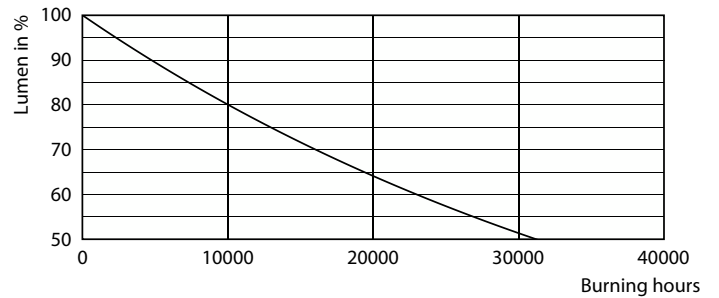

Product data

General Information	
Cap-Base	GU10
Nominal lifetime	15,000 hour(s)
Switching Cycle	50,000
Lighting Technology	LEDspot
Light Technical	
Color Code	840 [CCT of 4000K]
Beam Angle (Nom)	60 degree(s)
Luminous Flux	430 lm
Luminous Intensity (Nom)	450 cd
Color Designation	Cool White (CW)
Correlated Color Temperature (Nom)	4000 K
Luminous Efficacy (rated) (Nom)	93 lm/W
Color Consistency	<6
Color rendering index (CRI)	80
LLMF At End Of Nominal Lifetime (Nom)	70 %

Dimensional drawing

Product	D	C
LEDClassic 4.6W GU10 840 60D 2pack	50 mm	54 mm

Photometric data

Accent Lighting Spots - LEDClassic 4.6W GU10 840 60D 2pack

Light Distribution Diagram - LEDClassic 4.6W GU10 840 60D 2pack

Classic LED spotMV

Photometric data

Spectral Power Distribution Colour - LEDClassic 4.6W GU10 840 60D 2pack

Lifetime

Life Expectancy Diagram

Lumen Maintenance Diagram - LEDClassic 4.6W GU10 840 60D 2pack