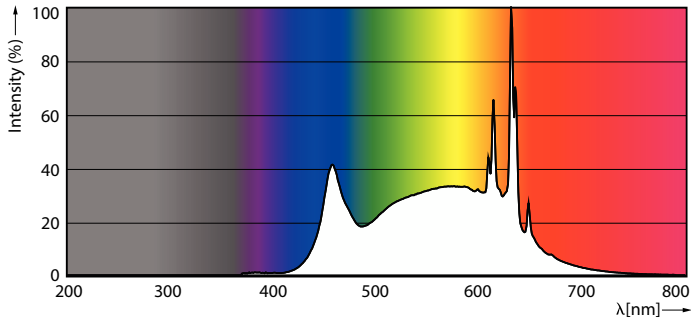

### Product data

General Information		Wattage Equivalent	
Cap-Base	GU10		50 W
Nominal lifetime	15,000 hour(s)	Starting Time (Nom)	0.5 s
Switching Cycle	50,000	Warm-up time to 60% light	0.5 s
Lighting Technology	LEDspot	Power Factor (Fraction)	0.5
		Voltage (Nom)	220-240 V
Light Technical		Temperature	
Color Code	840 [CCT of 4000K]	T-Case Maximum (Nom)	80 °C
Beam Angle (Nom)	60 degree(s)		
Luminous Flux	430 lm	Controls and Dimming	
Luminous Intensity (Nom)	450 cd	Dimmable	No
Color Designation	Cool White (CW)		
Correlated Color Temperature (Nom)	4000 K	Mechanical and Housing	
Luminous Efficacy (rated) (Nom)	93 lm/W	Bulb Finish	Clear
Color Consistency	<6	Bulb Material	Glass
Color rendering index (CRI)	80	Overall length	54 mm
LLMF At End Of Nominal Lifetime (Nom)	70 %	Overall width	50 mm
		Overall height	54 mm
		Dimensions (Height x Width x Depth)	54 x 50 x 54 mm
Operating and Electrical		Bulb Shape	PAR16
Input Frequency	50 to 60 Hz	Net Weight (Piece)	0.050 kg
Power Consumption	4.6 W		
Lamp Current (Nom)	39 mA		

## Photometric data

Accent Lighting Spots - LEDClassic 4.6W GU10 840 60D 2pack

Light Distribution Diagram - LEDClassic 4.6W GU10 840 60D 2pack

## Photometric data

Spectral Power Distribution Colour - LEDClassic 4.6W GU10 840 60D 2pack