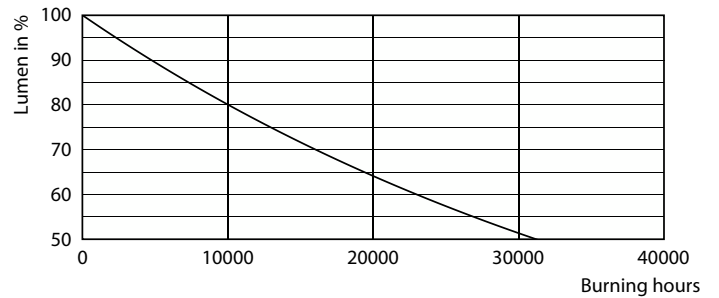

Lumen Maintenance Diagram - LEDClassic 4.6W GU10 840 60D 2pack