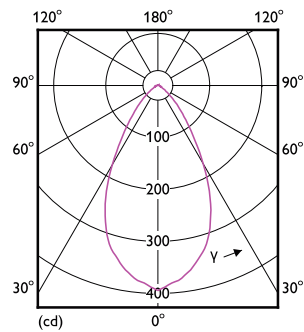

Photometric data

Light Distribution Diagram - LEDClassic 4.6W GU10 840 60D 2pack