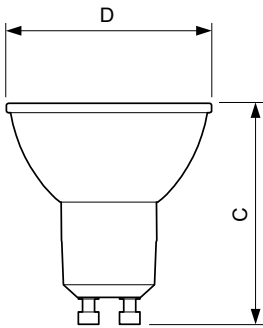

Classic LED spotMV

Approval and Application

Suitable For Accent Lighting	Yes
EU RoHS compliant	Yes
EyeComfort	Yes
LED Innovations	EyeComfort
Ambient temperature range	-20 to +45 °C

Application Conditions

Wireless Technology	Not applicable

Product Data

Order product name	LEDClassic 4.6W GU10 840 60D 2pack

Full product name	LEDClassic 4.6W GU10 840 60D 2pack
Full product code	871869969111000
Order code	929001287792
Material Nr. (12NC)	929001287792
Numerator - Quantity Per Pack	2
EAN/UPC - Product/Case	8718699691110
Numerator - Packs per outer box	10
EAN/UPC - Case	8718699691127

Dimensional drawing

Product	D	C
LEDClassic 4.6W GU10 840 60D 2pack	50 mm	54 mm