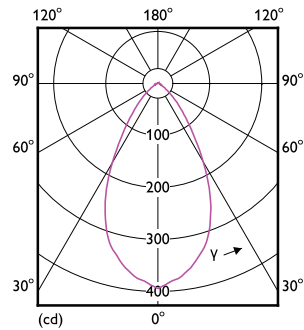

Photometric data

Light Distribution Diagram - LEDspots 4.6W GU10 840 60D