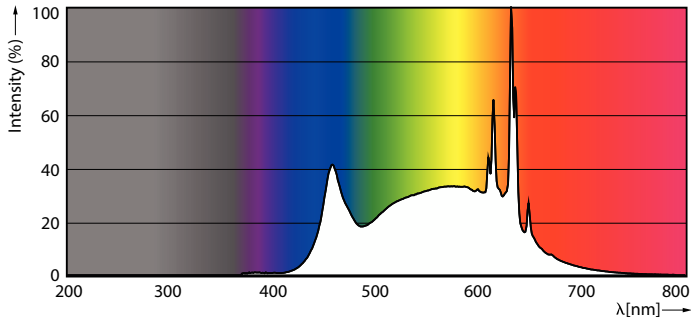

### Product data

General Information		Wattage Equivalent	
Cap-Base	GU10	Wattage Equivalent	50 W
Nominal lifetime	15,000 hour(s)	Starting Time (Nom)	0.5 s
Switching Cycle	50,000	Warm-up time to 60% light	0.5 s
Lighting Technology	LEDspot	Power Factor (Fraction)	0.5
		Voltage (Nom)	220-240 V
Light Technical		Temperature	
Color Code	840 [CCT of 4000K]	T-Case Maximum (Nom)	80 °C
Beam Angle (Nom)	60 degree(s)		
Luminous Flux	430 lm	Controls and Dimming	
Luminous Intensity (Nom)	450 cd	Dimmable	No
Color Designation	Cool White (CW)		
Correlated Color Temperature (Nom)	4000 K	Mechanical and Housing	
Luminous Efficacy (rated) (Nom)	93 lm/W	Bulb Finish	Clear
Color Consistency	<6	Bulb Material	Glass
Color rendering index (CRI)	80	Overall length	54 mm
LLMF At End Of Nominal Lifetime (Nom)	70 %	Overall width	50 mm
		Overall height	54 mm
Operating and Electrical		Dimensions (Height x Width x Depth)	54 x 50 x 54 mm
Input Frequency	50 to 60 Hz	Bulb Shape	PAR16
Power Consumption	4.6 W	Net Weight (Piece)	0.050 kg
Lamp Current (Nom)	39 mA		

## Dimensional drawing

Product	D	C
LEDspots 4.6W GU10 840 60D	50 mm	54 mm

## Photometric data

Accent Lighting Spots - LEDspots 4.6W GU10 840 60D

Light Distribution Diagram - LEDspots 4.6W GU10 840 60D

## Photometric data

Spectral Power Distribution Colour - LEDspots 4.6W GU10 840 60D