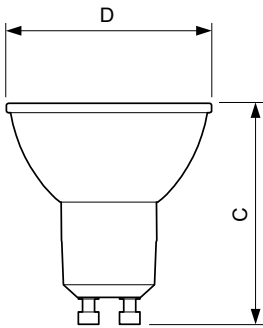

### Product data

General Information		Wattage Equivalent	
Cap-Base	GU10	Wattage Equivalent	50 W
Nominal lifetime	15,000 hour(s)	Starting Time (Nom)	0.5 s
Switching Cycle	50,000	Warm-up time to 60% light	0.5 s
Lighting Technology	LEDspot	Power Factor (Fraction)	0.5
		Voltage (Nom)	220-240 V
Light Technical		Temperature	
Color Code	840 [CCT of 4000K]	T-Case Maximum (Nom)	80 °C
Beam Angle (Nom)	60 degree(s)		
Luminous Flux	430 lm	Controls and Dimming	
Luminous Intensity (Nom)	450 cd	Dimmable	No
Color Designation	Cool White (CW)		
Correlated Color Temperature (Nom)	4000 K	Mechanical and Housing	
Luminous Efficacy (rated) (Nom)	93 lm/W	Bulb Finish	Clear
Color Consistency	<6	Bulb Material	Glass
Color rendering index (CRI)	80	Overall length	54 mm
LLMF At End Of Nominal Lifetime (Nom)	70 %	Overall width	50 mm
		Overall height	54 mm
Operating and Electrical		Dimensions (Height x Width x Depth)	54 x 50 x 54 mm
Input Frequency	50 to 60 Hz	Bulb Shape	PAR16
Power Consumption	4.6 W	Net Weight (Piece)	0.050 kg
Lamp Current (Nom)	39 mA		

## Dimensional drawing

Product	D	C
LEDspots 4.6W GU10 840 60D	50 mm	54 mm