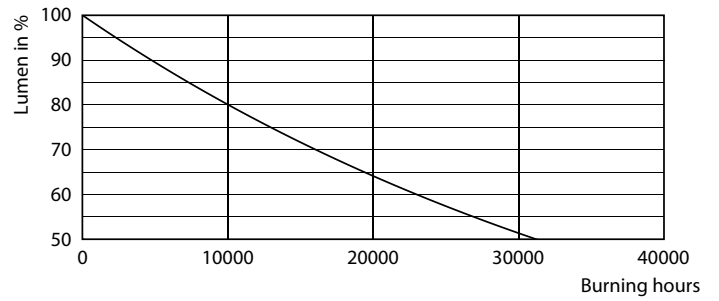

### Product data

General Information		Wattage Equivalent	
Cap-Base	GU10	Wattage Equivalent	50 W
Nominal lifetime	15,000 hour(s)	Starting Time (Nom)	0.5 s
Switching Cycle	50,000	Warm-up time to 60% light	0.5 s
Lighting Technology	LEDspot	Power Factor (Fraction)	0.5
		Voltage (Nom)	220-240 V
Light Technical		Temperature	
Color Code	840 [CCT of 4000K]	T-Case Maximum (Nom)	80 °C
Beam Angle (Nom)	60 degree(s)		
Luminous Flux	430 lm	Controls and Dimming	
Luminous Intensity (Nom)	450 cd	Dimmable	No
Color Designation	Cool White (CW)		
Correlated Color Temperature (Nom)	4000 K	Mechanical and Housing	
Luminous Efficacy (rated) (Nom)	93 lm/W	Bulb Finish	Clear
Color Consistency	<6	Bulb Material	Glass
Color rendering index (CRI)	80	Overall length	54 mm
LLMF At End Of Nominal Lifetime (Nom)	70 %	Overall width	50 mm
		Overall height	54 mm
Operating and Electrical		Dimensions (Height x Width x Depth)	54 x 50 x 54 mm
Input Frequency	50 to 60 Hz	Bulb Shape	PAR16
Power Consumption	4.6 W	Net Weight (Piece)	0.050 kg
Lamp Current (Nom)	39 mA		

## Photometric data

Spectral Power Distribution Colour - LEDspots 4.6W GU10 840 60D

## Lifetime

Life Expectancy Diagram

Lumen Maintenance Diagram - LEDspots 4.6W GU10 840 60D