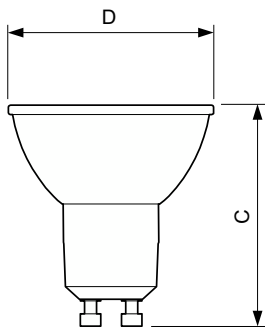

Classic LED spotMV

LEDClassic 4.6W GU10 830 60D 6pack

LEDspot, PAR16, 50 W, GU10, 3000 K, 410 lm, 15000 h, Glass

LEDspot, PAR16, 50 W, GU10, 3000 K, 410 lm, 15000 h, Glass, 89 lm/W

Product data

General Information	
Cap-Base	GU10
Nominal lifetime	15,000 h
Switching Cycle	50,000
Lighting Technology	LEDspot
Light Technical	
Color Code	830 [CCT of 3000K]
Beam Angle (Nom)	60 degree(s)
Luminous Flux	410 lm
Luminous Intensity (Nom)	450 cd
Color Designation	White (WH)
Correlated Color Temperature (Nom)	3000 K
Luminous Efficacy (rated) (Nom)	89 lm/W
Color Consistency	<6
Color rendering index (CRI)	80
LLMF At End Of Nominal Lifetime (Nom)	70 %
Operating and Electrical	
Input Frequency	50 to 60 Hz
Power Consumption	4.6 W
Lamp Current (Nom)	39 mA
Wattage Equivalent	50 W

Starting Time (Nom)	0.5 s
Warm-up time to 60% light	0.5 s
Power Factor (Fraction)	0.5
Voltage (Nom)	220-240 V
Temperature	
T-Case Maximum (Nom)	80 °C
Controls and Dimming	
Dimmable	No
Mechanical and Housing	
Bulb Finish	Clear
Bulb Material	Glass
Overall length	54 mm
Overall width	50 mm
Overall height	54 mm
Dimensions (Height x Width x Depth)	54 x 50 x 54 mm
Bulb Shape	PAR16
Net Weight (Piece)	0.050 kg
Approval and Application	
Suitable For Accent Lighting	Yes

Dimensional drawing

Product	D	C
LEDClassic 4.6W GU10 830 60D 6pack	50 mm	54 mm

Photometric data

Spectral Power Distribution Colour - LEDClassic 4.6W GU10 830 60D 6pack

Accent Lighting Spots - LEDClassic 4.6W GU10 830 60D 6pack