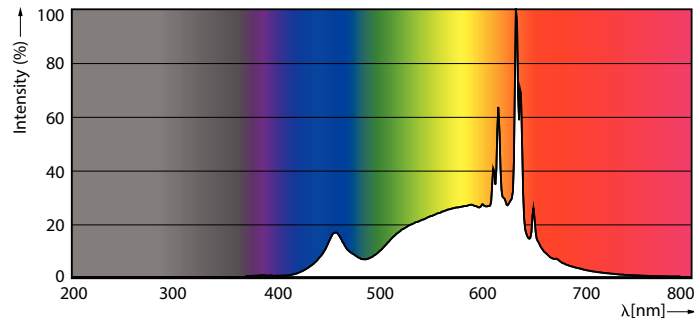

Classic LED spotMV

LEDClassic 4.6W GU10 830 60D 6pack

LEDspot, PAR16, 50 W, GU10, 3000 K, 410 lm, 15000 h, Glass

LEDspot, PAR16, 50 W, GU10, 3000 K, 410 lm, 15000 h, Glass, 89 lm/W

Product data

General Information	
Cap-Base	GU10
Nominal lifetime	15,000 h
Switching Cycle	50,000
Lighting Technology	LEDspot
Light Technical	
Color Code	830 [CCT of 3000K]
Beam Angle (Nom)	60 degree(s)
Luminous Flux	410 lm
Luminous Intensity (Nom)	450 cd
Color Designation	White (WH)
Correlated Color Temperature (Nom)	3000 K
Luminous Efficacy (rated) (Nom)	89 lm/W
Color Consistency	<6
Color rendering index (CRI)	80
LLMF At End Of Nominal Lifetime (Nom)	70 %
Operating and Electrical	
Input Frequency	50 to 60 Hz
Power Consumption	4.6 W
Lamp Current (Nom)	39 mA
Wattage Equivalent	50 W

Starting Time (Nom)	0.5 s
Warm-up time to 60% light	0.5 s
Power Factor (Fraction)	0.5
Voltage (Nom)	220-240 V
Temperature	
T-Case Maximum (Nom)	80 °C
Controls and Dimming	
Dimmable	No
Mechanical and Housing	
Bulb Finish	Clear
Bulb Material	Glass
Overall length	54 mm
Overall width	50 mm
Overall height	54 mm
Dimensions (Height x Width x Depth)	54 x 50 x 54 mm
Bulb Shape	PAR16
Net Weight (Piece)	0.050 kg
Approval and Application	
Suitable For Accent Lighting	Yes

Product Data

Order product name	LEDClassic 4.6W GU10 830 60D 6pack
--------------------	------------------------------------

Full product name	LEDClassic 4.6W GU10 830 60D 6pack
Full product code	871869681901200
Order code	929001287698
Material Nr. (12NC)	929001287698
Numerator - Quantity Per Pack	6
EAN/UPC - Product/Case	8718696819012
Numerator - Packs per outer box	4
EAN/UPC - Case	8718696819029

Dimensional drawing

Product	D	C
LEDClassic 4.6W GU10 830 60D 6pack	50 mm	54 mm

Photometric data

Spectral Power Distribution Colour - LEDClassic 4.6W GU10 830 60D 6pack

Accent Lighting Spots - LEDClassic 4.6W GU10 830 60D 6pack