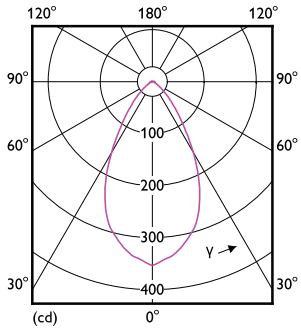

Classic LED spotMV

LEDClassic 4.6W GU10 830 60D 6pack

LEDspot, PAR16, 50 W, GU10, 3000 K, 410 lm, 15000 h, Glass

LEDspot, PAR16, 50 W, GU10, 3000 K, 410 lm, 15000 h, Glass, 89 lm/W

Product data

General Information	
Cap-Base	GU10
Nominal lifetime	15,000 h
Switching Cycle	50,000
Lighting Technology	LEDspot
Light Technical	
Color Code	830 [CCT of 3000K]
Beam Angle (Nom)	60 degree(s)
Luminous Flux	410 lm
Luminous Intensity (Nom)	450 cd
Color Designation	White (WH)
Correlated Color Temperature (Nom)	3000 K
Luminous Efficacy (rated) (Nom)	89 lm/W
Color Consistency	<6
Color rendering index (CRI)	80
LLMF At End Of Nominal Lifetime (Nom)	70 %
Operating and Electrical	
Input Frequency	50 to 60 Hz
Power Consumption	4.6 W
Lamp Current (Nom)	39 mA
Wattage Equivalent	50 W

Starting Time (Nom)	0.5 s
Warm-up time to 60% light	0.5 s
Power Factor (Fraction)	0.5
Voltage (Nom)	220-240 V
Temperature	
T-Case Maximum (Nom)	80 °C
Controls and Dimming	
Dimmable	No
Mechanical and Housing	
Bulb Finish	Clear
Bulb Material	Glass
Overall length	54 mm
Overall width	50 mm
Overall height	54 mm
Dimensions (Height x Width x Depth)	54 x 50 x 54 mm
Bulb Shape	PAR16
Net Weight (Piece)	0.050 kg
Approval and Application	
Suitable For Accent Lighting	Yes

Dimensional drawing

Product	D	C
LEDClassic 4.6W GU10 830 60D 6pack	50 mm	54 mm

Photometric data

Spectral Power Distribution Colour - LEDClassic 4.6W GU10 830 60D 6pack

Accent Lighting Spots - LEDClassic 4.6W GU10 830 60D 6pack

Classic LED spotMV

Photometric data

Light Distribution Diagram - LEDClassic 4.6W GU10 830 60D 6pack

Lifetime

Life Expectancy Diagram

Lumen Maintenance Diagram - LEDClassic 4.6W GU10 830 60D 6pack