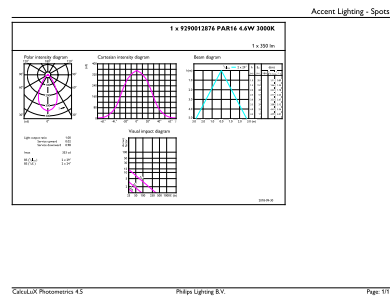

Starting Time (Nom)	0.5 s
Warm-up time to 60% light	0.5 s
Power Factor (Fraction)	0.5
Voltage (Nom)	220-240 V
Temperature	
T-Case Maximum (Nom)	80 °C
Controls and Dimming	
Dimmable	No
Mechanical and Housing	
Bulb Finish	Clear
Bulb Material	Glass
Overall length	54 mm
Overall width	50 mm
Overall height	54 mm
Dimensions (Height x Width x Depth)	54 x 50 x 54 mm
Bulb Shape	PAR16
Net Weight (Piece)	0.050 kg
Approval and Application	
Suitable For Accent Lighting	Yes

Dimensional drawing

Product	D	C
LEDClassic 4.6W GU10 830 60D 6pack	50 mm	54 mm

Photometric data

Spectral Power Distribution Colour - LEDClassic 4.6W GU10 830 60D 6pack

Accent Lighting Spots - LEDClassic 4.6W GU10 830 60D 6pack