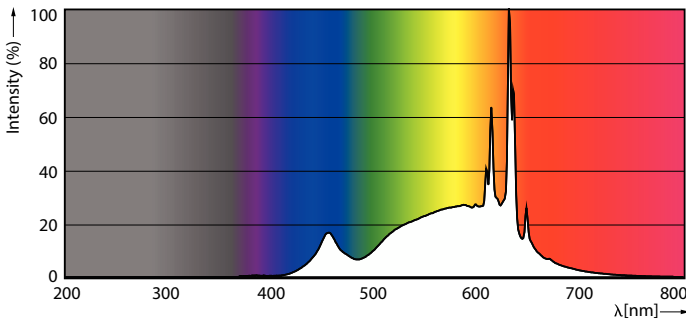

General Information	
Cap-Base	GU10
Nominal lifetime	15,000 hour(s)
Switching Cycle	50,000
Lighting Technology	LEDspot
Light Technical	
Color Code	830 [CCT of 3000K]
Beam Angle (Nom)	60 degree(s)
Luminous Flux	410 lm
Luminous Intensity (Nom)	450 cd
Color Designation	White (WH)
Correlated Color Temperature (Nom)	3000 K
Luminous Efficacy (rated) (Nom)	89 lm/W
Color Consistency	<6
Color rendering index (CRI)	80
LLMF At End Of Nominal Lifetime (Nom)	70 %
Operating and Electrical	
Input Frequency	50 to 60 Hz
Power Consumption	4.6 W
Lamp Current (Nom)	39 mA

Wattage Equivalent	50 W
Starting Time (Nom)	0.5 s
Warm-up time to 60% light	0.5 s
Power Factor (Fraction)	0.5
Voltage (Nom)	220-240 V
Temperature	
T-Case Maximum (Nom)	80 °C
Controls and Dimming	
Dimmable	No
Mechanical and Housing	
Bulb Finish	Clear
Bulb Material	Glass
Overall length	54 mm
Overall width	50 mm
Overall height	54 mm
Dimensions (Height x Width x Depth)	54 x 50 x 54 mm
Bulb Shape	PAR16
Net Weight (Piece)	0.050 kg

Wireless Technology	Not applicable
---------------------	----------------

Product Data

Order product name	LEDClassic 4.6W GU10 830 60D 6pack
--------------------	------------------------------------

Full product name	LEDClassic 4.6W GU10 830 60D 6pack
Full product code	871869681901200
Order code	929001287698
Material Nr. (12NC)	929001287698
Numerator - Quantity Per Pack	6
EAN/UPC - Product/Case	8718696819012
Numerator - Packs per outer box	4
EAN/UPC - Case	8718696819029

Dimensional drawing

Product	D	C
LEDClassic 4.6W GU10 830 60D 6pack	50 mm	54 mm

Photometric data

Spectral Power Distribution Colour - LEDClassic 4.6W GU10 830 60D 6pack

Accent Lighting Spots - LEDClassic 4.6W GU10 830 60D 6pack