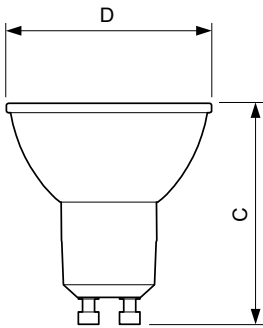

Wattage Equivalent	50 W
Starting Time (Nom)	0.5 s
Warm-up time to 60% light	0.5 s
Power Factor (Fraction)	0.5
Voltage (Nom)	220-240 V
Temperature	
T-Case Maximum (Nom)	80 °C
Controls and Dimming	
Dimmable	No
Mechanical and Housing	
Bulb Finish	Clear
Bulb Material	Glass
Overall length	54 mm
Overall width	50 mm
Overall height	54 mm
Dimensions (Height x Width x Depth)	54 x 50 x 54 mm
Bulb Shape	PAR16
Net Weight (Piece)	0.050 kg

Dimensional drawing

Product	D	C
LEDClassic 4.6W GU10 830 60D 6pack	50 mm	54 mm

Photometric data

Spectral Power Distribution Colour - LEDClassic 4.6W GU10 830 60D 6pack

Accent Lighting Spots - LEDClassic 4.6W GU10 830 60D 6pack