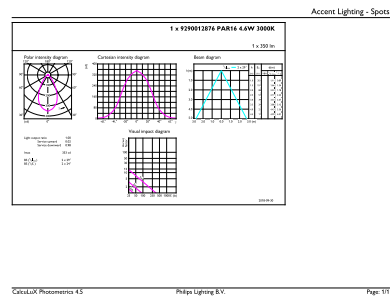

Photometric data

Accent Lighting Spots - LEDClassic 4.6W GU10 830 60D 6pack