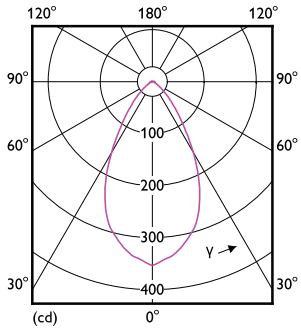

General Information	
Cap-Base	GU10
Nominal lifetime	15,000 hour(s)
Switching Cycle	50,000
Lighting Technology	LEDspot
Light Technical	
Color Code	830 [CCT of 3000K]
Beam Angle (Nom)	60 degree(s)
Luminous Flux	410 lm
Luminous Intensity (Nom)	450 cd
Color Designation	White (WH)
Correlated Color Temperature (Nom)	3000 K
Luminous Efficacy (rated) (Nom)	89 lm/W
Color Consistency	<6
Color rendering index (CRI)	80
LLMF At End Of Nominal Lifetime (Nom)	70 %
Operating and Electrical	
Input Frequency	50 to 60 Hz
Power Consumption	4.6 W
Lamp Current (Nom)	39 mA

Wattage Equivalent	50 W
Starting Time (Nom)	0.5 s
Warm-up time to 60% light	0.5 s
Power Factor (Fraction)	0.5
Voltage (Nom)	220-240 V
Temperature	
T-Case Maximum (Nom)	80 °C
Controls and Dimming	
Dimmable	No
Mechanical and Housing	
Bulb Finish	Clear
Bulb Material	Glass
Overall length	54 mm
Overall width	50 mm
Overall height	54 mm
Dimensions (Height x Width x Depth)	54 x 50 x 54 mm
Bulb Shape	PAR16
Net Weight (Piece)	0.050 kg

Dimensional drawing

Product	D	C
LEDClassic 4.6W GU10 830 60D 6pack	50 mm	54 mm

Photometric data

Spectral Power Distribution Colour - LEDClassic 4.6W GU10 830 60D 6pack

Accent Lighting Spots - LEDClassic 4.6W GU10 830 60D 6pack

Classic LED spotMV

Photometric data

Light Distribution Diagram - LEDClassic 4.6W GU10 830 60D 6pack

Lifetime

Life Expectancy Diagram

Lumen Maintenance Diagram - LEDClassic 4.6W GU10 830 60D 6pack