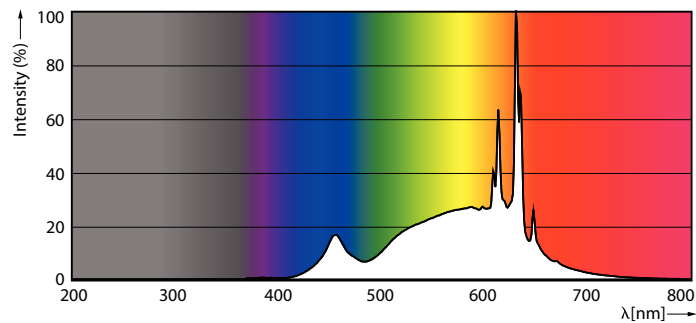

Product data

General Information	
Cap-Base	GU10
Nominal lifetime	15,000 hour(s)
Switching Cycle	50,000
Lighting Technology	LEDspot
Light Technical	
Color Code	830 [CCT of 3000K]
Beam Angle (Nom)	60 degree(s)
Luminous Flux	410 lm
Luminous Intensity (Nom)	450 cd
Color Designation	White (WH)
Correlated Color Temperature (Nom)	3000 K
Luminous Efficacy (rated) (Nom)	89 lm/W
Color Consistency	<6
Color rendering index (CRI)	80
LLMF At End Of Nominal Lifetime (Nom)	70 %

Product Data

Order product name	LEDClassic 4.6W GU10 830 60D 2pack
Full product name	LEDClassic 4.6W GU10 830 60D 2pack
Full product code	871869969109700
Order code	929001287692
Material Nr. (12NC)	929001287692
Numerator - Quantity Per Pack	2
EAN/UPC - Product/Case	8718699691097
Numerator - Packs per outer box	10
EAN/UPC - Case	8718699691103

Dimensional drawing

Product	D	C
LEDClassic 4.6W GU10 830 60D 2pack	50 mm	54 mm

Photometric data

Spectral Power Distribution Colour - LEDClassic 4.6W GU10 830 60D 2pack

Accent Lighting Spots - LEDClassic 4.6W GU10 830 60D 2pack