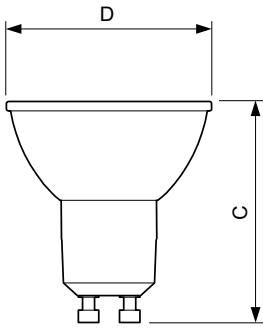

Classic LED spotMV

Bulb Material	Glass
Overall length	54 mm
Overall width	50 mm
Overall height	54 mm
Dimensions (Height x Width x Depth)	54 x 50 x 54 mm
Bulb Shape	PAR16
Net Weight (Piece)	0.050 kg

Approval and Application

Dimensional drawing

Product	D	C
LEDClassic 4.6W GU10 830 60D 2pack	50 mm	54 mm

Photometric data

Spectral Power Distribution Colour - LEDClassic 4.6W GU10 830 60D 2pack

Accent Lighting Spots - LEDClassic 4.6W GU10 830 60D 2pack