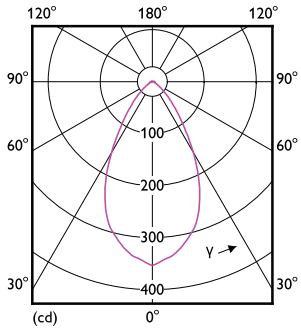

Classic LED spotMV

Bulb Material	Glass
Overall length	54 mm
Overall width	50 mm
Overall height	54 mm
Dimensions (Height x Width x Depth)	54 x 50 x 54 mm
Bulb Shape	PAR16
Net Weight (Piece)	0.050 kg

Approval and Application

Dimensional drawing

Product	D	C
LEDClassic 4.6W GU10 830 60D 2pack	50 mm	54 mm

Photometric data

Spectral Power Distribution Colour - LEDClassic 4.6W GU10 830 60D 2pack

Accent Lighting Spots - LEDClassic 4.6W GU10 830 60D 2pack

Classic LED spotMV

Photometric data

Light Distribution Diagram - LEDClassic 4.6W GU10 830 60D 2pack

Lifetime

Life Expectancy Diagram

Lumen Maintenance Diagram - LEDClassic 4.6W GU10 830 60D 2pack