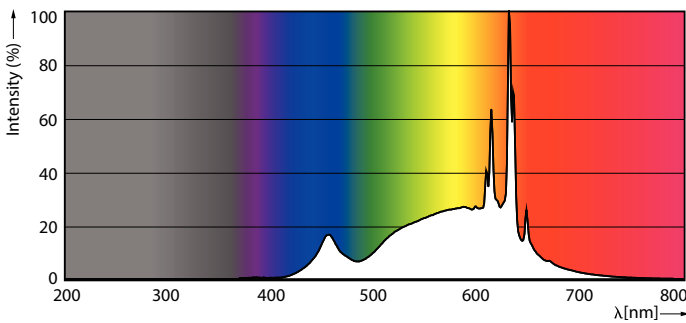

Classic LED spotMV

LEDspots 4.6W GU10 830 60D

LEDspot, PAR16, 50 W, GU10, 3000 K, 410 lm, 15000 hour(s), Glass

LEDspot, PAR16, 50 W, GU10, 3000 K, 410 lm, 15000 hour(s), Glass, 89 lm/W

Product data

General Information	
Cap-Base	GU10
Nominal lifetime	15,000 hour(s)
Switching Cycle	50,000
Lighting Technology	LEDspot
Light Technical	
Color Code	830 [CCT of 3000K]
Beam Angle (Nom)	60 degree(s)
Luminous Flux	410 lm
Luminous Intensity (Nom)	450 cd
Color Designation	White (WH)
Correlated Color Temperature (Nom)	3000 K
Luminous Efficacy (rated) (Nom)	89 lm/W
Color Consistency	<6
Color rendering index (CRI)	80
LLMF At End Of Nominal Lifetime (Nom)	70 %
Operating and Electrical	
Input Frequency	50 to 60 Hz
Power Consumption	4.6 W
Lamp Current (Nom)	39 mA

Wattage Equivalent	50 W
Starting Time (Nom)	0.5 s
Warm-up time to 60% light	0.5 s
Power Factor (Fraction)	0.5
Voltage (Nom)	220-240 V
Temperature	
T-Case Maximum (Nom)	80 °C
Controls and Dimming	
Dimmable	No
Mechanical and Housing	
Bulb Finish	Clear
Bulb Material	Glass
Overall length	54 mm
Overall width	50 mm
Overall height	54 mm
Dimensions (Height x Width x Depth)	54 x 50 x 54 mm
Bulb Shape	PAR16
Net Weight (Piece)	0.050 kg

Wireless Technology	Not applicable
---------------------	----------------

Product Data

Order product name	LEDspots 4.6W GU10 830 60D
--------------------	----------------------------

Full product name	LEDspots 4.6W GU10 830 60D
Full product code	871869967561500
Order code	929001287691
Material Nr. (12NC)	929001287691
Numerator - Quantity Per Pack	1
EAN/UPC - Product/Case	8718699675615
Numerator - Packs per outer box	4
EAN/UPC - Case	8718699675622

Dimensional drawing

Product	D	C
LEDspots 4.6W GU10 830 60D	50 mm	54 mm

Photometric data

Spectral Power Distribution Colour - LEDspots 4.6W GU10 830 60D

Accent Lighting Spots - LEDspots 4.6W GU10 830 60D

Classic LED spotMV