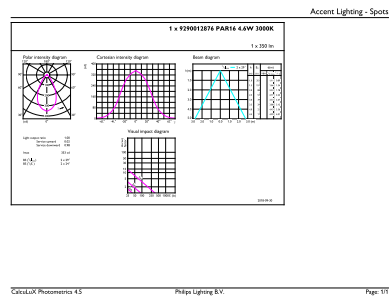

Wattage Equivalent	50 W
Starting Time (Nom)	0.5 s
Warm-up time to 60% light	0.5 s
Power Factor (Fraction)	0.5
Voltage (Nom)	220-240 V
Temperature	
T-Case Maximum (Nom)	80 °C
Controls and Dimming	
Dimmable	No
Mechanical and Housing	
Bulb Finish	Clear
Bulb Material	Glass
Overall length	54 mm
Overall width	50 mm
Overall height	54 mm
Dimensions (Height x Width x Depth)	54 x 50 x 54 mm
Bulb Shape	PAR16
Net Weight (Piece)	0.050 kg

Wireless Technology	Not applicable
---------------------	----------------

Product Data

Order product name	LEDspots 4.6W GU10 830 60D
--------------------	----------------------------

Full product name	LEDspots 4.6W GU10 830 60D
Full product code	871869967561500
Order code	929001287691
Material Nr. (12NC)	929001287691
Numerator - Quantity Per Pack	1
EAN/UPC - Product/Case	8718699675615
Numerator - Packs per outer box	4
EAN/UPC - Case	8718699675622

Dimensional drawing

Product	D	C
LEDspots 4.6W GU10 830 60D	50 mm	54 mm

Photometric data

Spectral Power Distribution Colour - LEDspots 4.6W GU10 830 60D

Accent Lighting Spots - LEDspots 4.6W GU10 830 60D

Classic LED spotMV