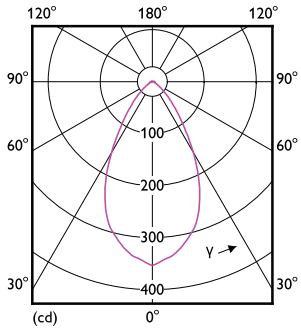

Classic LED spotMV

LEDspots 4.6W GU10 830 60D

LEDspot, PAR16, 50 W, GU10, 3000 K, 410 lm, 15000 hour(s), Glass

LEDspot, PAR16, 50 W, GU10, 3000 K, 410 lm, 15000 hour(s), Glass, 89 lm/W

Product data

General Information	
Cap-Base	GU10
Nominal lifetime	15,000 hour(s)
Switching Cycle	50,000
Lighting Technology	LEDspot
Light Technical	
Color Code	830 [CCT of 3000K]
Beam Angle (Nom)	60 degree(s)
Luminous Flux	410 lm
Luminous Intensity (Nom)	450 cd
Color Designation	White (WH)
Correlated Color Temperature (Nom)	3000 K
Luminous Efficacy (rated) (Nom)	89 lm/W
Color Consistency	<6
Color rendering index (CRI)	80
LLMF At End Of Nominal Lifetime (Nom)	70 %
Operating and Electrical	
Input Frequency	50 to 60 Hz
Power Consumption	4.6 W
Lamp Current (Nom)	39 mA

Wattage Equivalent	50 W
Starting Time (Nom)	0.5 s
Warm-up time to 60% light	0.5 s
Power Factor (Fraction)	0.5
Voltage (Nom)	220-240 V
Temperature	
T-Case Maximum (Nom)	80 °C
Controls and Dimming	
Dimmable	No
Mechanical and Housing	
Bulb Finish	Clear
Bulb Material	Glass
Overall length	54 mm
Overall width	50 mm
Overall height	54 mm
Dimensions (Height x Width x Depth)	54 x 50 x 54 mm
Bulb Shape	PAR16
Net Weight (Piece)	0.050 kg

Dimensional drawing

Product	D	C
LEDspots 4.6W GU10 830 60D	50 mm	54 mm

Photometric data

Spectral Power Distribution Colour - LEDspots 4.6W GU10 830 60D

Accent Lighting Spots - LEDspots 4.6W GU10 830 60D

Classic LED spotMV

Photometric data

Light Distribution Diagram - LEDspots 4.6W GU10 830 60D

Lifetime

Life Expectancy Diagram

Lumen Maintenance Diagram - LEDspots 4.6W GU10 830 60D