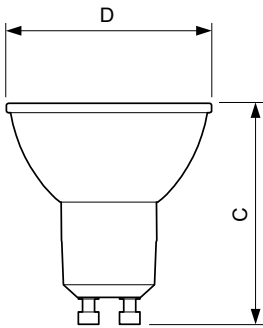

Wattage Equivalent	50 W
Starting Time (Nom)	0.5 s
Warm-up time to 60% light	0.5 s
Power Factor (Fraction)	0.5
Voltage (Nom)	220-240 V
Temperature	
T-Case Maximum (Nom)	80 °C
Controls and Dimming	
Dimmable	No
Mechanical and Housing	
Bulb Finish	Clear
Bulb Material	Glass
Overall length	54 mm
Overall width	50 mm
Overall height	54 mm
Dimensions (Height x Width x Depth)	54 x 50 x 54 mm
Bulb Shape	PAR16
Net Weight (Piece)	0.050 kg

Dimensional drawing

Product	D	C
LEDspots 4.6W GU10 830 60D	50 mm	54 mm

Photometric data

Spectral Power Distribution Colour - LEDspots 4.6W GU10 830 60D

Accent Lighting Spots - LEDspots 4.6W GU10 830 60D

Classic LED spotMV