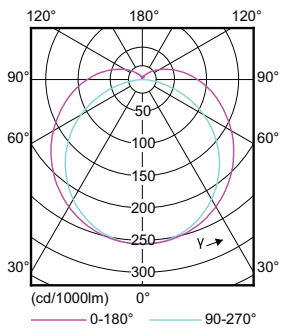

Spectral Power Distribution Colour - 24T5HO/46-840/IF35/P/DIM 10/1

Light Distribution Diagram - 24T5HO/46-840/IF35/P/DIM 10/1