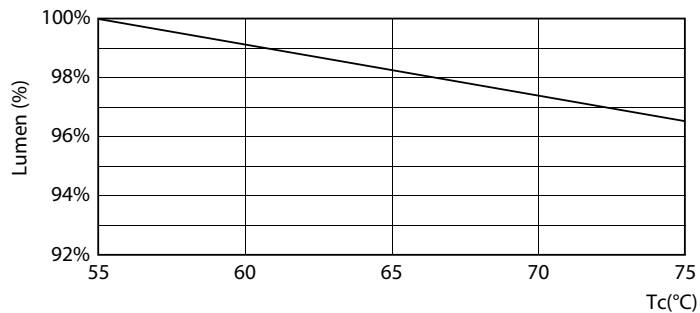

Ecofit LED tubes T8

Lifetime

Lumen Maintenance Diagram - Ecofit LEDtube 600mm 8W 865 T8 I PH