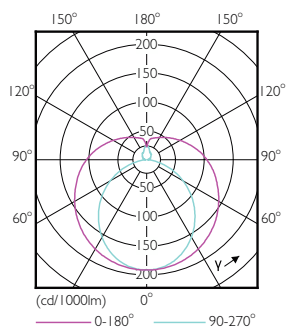

Ecofit LED tubes T8

Mechanical and Housing

Bulb Finish	Frosted
Bulb Material	Glass
Product Length	600 mm
Bulb Shape	T8
Net Weight (Piece)	0.120 kg

Approval and Application

Energy Saving Product	Yes
Approval Marks	RoHS compliance CE marking KEMA Keur certificate
CE mark	Yes
EU RoHS compliant	Yes
Ambient temperature range	-20 to +45 °C

Product Data

Order product name	Ecofit LEDtube 600mm 8W 865 T8 I PH
Full product name	Ecofit LEDtube 600mm 8W 865 T8 I PH
Full product code	871951438754600
Order code	929001276367
Material Nr. (12NC)	929001276367
Numerator - Quantity Per Pack	1
EAN/UPC - Product/Case	8719514387546
Numerator - Packs per outer box	20
EAN/UPC - Case	8719514387553

Dimensional drawing

Product	D1	D2	A1	A2	A3
Ecofit LEDtube 600mm 8W 865 T8 I PH	25.7 mm	28 mm	588.5 mm	595.5 mm	602.5 mm

Photometric data

Light Distribution Diagram - Ecofit LEDtube 600mm 8W 865 T8 I PH

General uniform lighting - Ecofit LEDtube 600mm 8W 865 T8 I PH

Ecofit LED tubes T8

Photometric data

Spectral Power Distribution Colour - Ecofit LEDtube 600mm 8W 865 T8 I PH

Lifetime

Life Expectancy Diagram

FailureRate

LifetimeVsTc

Lumen Maintenance Diagram - Ecofit LEDtube 600mm 8W 865 T8 I PH