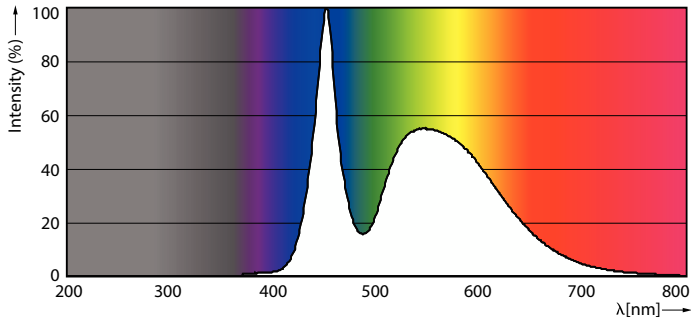

Product data

General Information	
Cap-Base	G13
Nominal lifetime	15,000 hour(s)
Switching Cycle	50,000
Lighting Technology	LEDtube
Light Technical	
Color Code	865 [CCT of 6500K]
Beam Angle (Nom)	240 degree(s)
Luminous Flux	800 lm
Color Designation	Cool Daylight
Correlated Color Temperature (Nom)	6500 K
Luminous Efficacy (rated) (Nom)	100 lm/W
Color Consistency	<6
Color rendering index (CRI)	80
LLMF At End Of Nominal Lifetime (Nom)	70 %
Photobiological safety according to EN 62471	RG0

Dimensional drawing

Product	D1	D2	A1	A2	A3
Ecofit LEDtube 600mm 8W 865 T8 I PH	25.7 mm	28 mm	588.5 mm	595.5 mm	602.5 mm

Photometric data

Light Distribution Diagram - Ecofit LEDtube 600mm 8W 865 T8 I PH

General uniform lighting - Ecofit LEDtube 600mm 8W 865 T8 I PH

Ecofit LED tubes T8

Photometric data

Spectral Power Distribution Colour - Ecofit LEDtube 600mm 8W 865 T8 I PH

Lifetime

Life Expectancy Diagram

FailureRate

LifetimeVsTc

Lumen Maintenance Diagram - Ecofit LEDtube 600mm 8W 865 T8 I PH