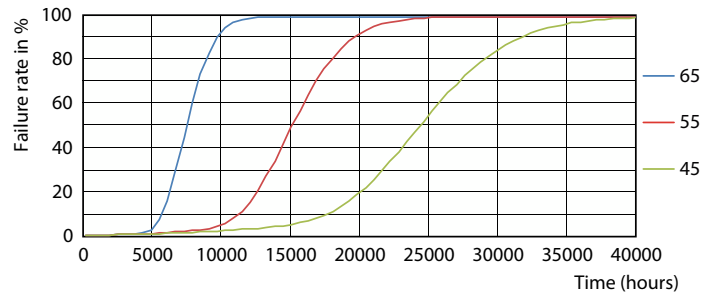

Product data

General Information	
Cap-Base	G13
Nominal lifetime	15,000 hour(s)
Switching Cycle	50,000
Lighting Technology	LEDtube
Light Technical	
Color Code	865 [CCT of 6500K]
Beam Angle (Nom)	240 degree(s)
Luminous Flux	800 lm
Color Designation	Cool Daylight
Correlated Color Temperature (Nom)	6500 K
Luminous Efficacy (rated) (Nom)	100 lm/W
Color Consistency	<6
Color rendering index (CRI)	80
LLMF At End Of Nominal Lifetime (Nom)	70 %
Photobiological safety according to EN 62471	RG0

Dimensional drawing

Product	D1	D2	A1	A2	A3
Ecofit LEDtube 600mm 8W 865 T8 I PH	25.7 mm	28 mm	588.5 mm	595.5 mm	602.5 mm

Photometric data

Light Distribution Diagram - Ecofit LEDtube 600mm 8W 865 T8 I PH

General uniform lighting - Ecofit LEDtube 600mm 8W 865 T8 I PH

Ecofit LED tubes T8

Photometric data

Spectral Power Distribution Colour - Ecofit LEDtube 600mm 8W 865 T8 I PH

Lifetime

Life Expectancy Diagram

FailureRate

LifetimeVsTc

Lumen Maintenance Diagram - Ecofit LEDtube 600mm 8W 865 T8 I PH