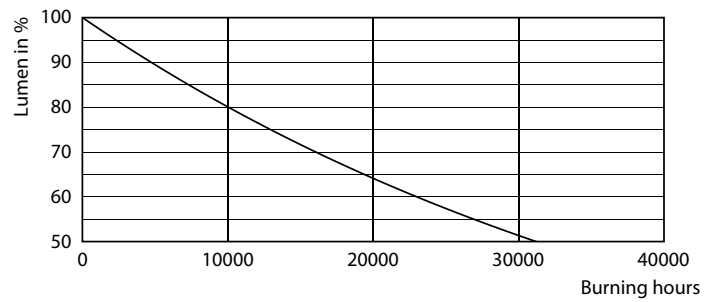

Ecofit LED tubes T8

Mechanical and Housing

Bulb Finish	Frosted
Bulb Material	Glass
Product Length	600 mm
Bulb Shape	T8
Net Weight (Piece)	0.120 kg

Approval and Application

Energy Saving Product	Yes
Approval Marks	RoHS compliance CE marking KEMA Keur certificate
CE mark	Yes
EU RoHS compliant	Yes
Ambient temperature range	-20 to +45 °C

Ecofit LED tubes T8

Photometric data

Spectral Power Distribution Colour - Ecofit LEDtube 600mm 8W 865 T8 I PH

Lifetime

Life Expectancy Diagram

FailureRate

LifetimeVsTc

Lumen Maintenance Diagram - Ecofit LEDtube 600mm 8W 865 T8 I PH