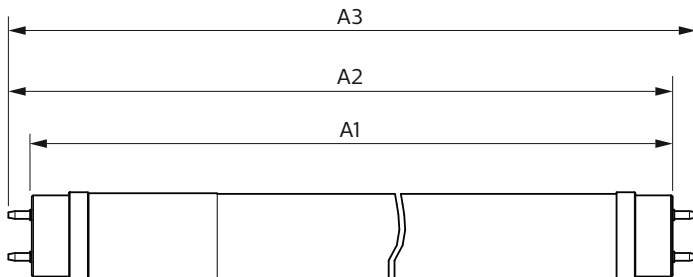

Ecofit LED tubes T8

Mechanical and Housing

Bulb Finish	Frosted
Bulb Material	Glass
Product Length	600 mm
Bulb Shape	T8
Net Weight (Piece)	0.120 kg

Approval and Application

Energy Saving Product	Yes
Approval Marks	RoHS compliance CE marking KEMA Keur certificate
CE mark	Yes
EU RoHS compliant	Yes
Ambient temperature range	-20 to +45 °C

Product Data

Order product name	Ecofit LEDtube 600mm 8W 865 T8 I PH
Full product name	Ecofit LEDtube 600mm 8W 865 T8 I PH
Full product code	871951438754600
Order code	929001276367
Material Nr. (12NC)	929001276367
Numerator - Quantity Per Pack	1
EAN/UPC - Product/Case	8719514387546
Numerator - Packs per outer box	20
EAN/UPC - Case	8719514387553

Dimensional drawing

Product	D1	D2	A1	A2	A3
Ecofit LEDtube 600mm 8W 865 T8 I PH	25.7 mm	28 mm	588.5 mm	595.5 mm	602.5 mm

Photometric data

Light Distribution Diagram - Ecofit LEDtube 600mm 8W 865 T8 I PH

General uniform lighting - Ecofit LEDtube 600mm 8W 865 T8 I PH