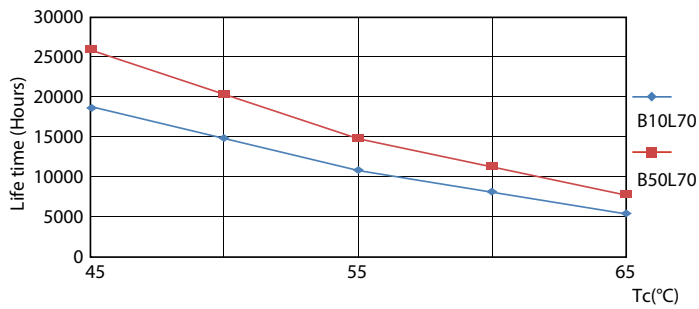

Product data

General Information	
Cap-Base	G13
Nominal lifetime	15,000 hour(s)
Switching Cycle	50,000
Lighting Technology	LEDtube
Light Technical	
Color Code	865 [CCT of 6500K]
Beam Angle (Nom)	240 degree(s)
Luminous Flux	800 lm
Color Designation	Cool Daylight
Correlated Color Temperature (Nom)	6500 K
Luminous Efficacy (rated) (Nom)	100 lm/W
Color Consistency	<6
Color rendering index (CRI)	80
LLMF At End Of Nominal Lifetime (Nom)	70 %
Photobiological safety according to EN 62471	RG0

Ecofit LED tubes T8

Photometric data

Spectral Power Distribution Colour - Ecofit LEDtube 600mm 8W 865 T8 I PH

Lifetime

Life Expectancy Diagram

FailureRate

LifetimeVsTc

Lumen Maintenance Diagram - Ecofit LEDtube 600mm 8W 865 T8 I PH