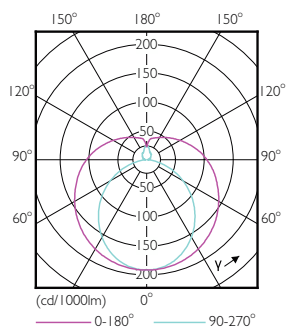

Ecofit LED tubes T8

Mechanical and Housing

Bulb Finish	Frosted
Bulb Material	Glass
Product Length	600 mm
Bulb Shape	T8
Net Weight (Piece)	0.120 kg

Approval and Application

Energy Saving Product	Yes
Approval Marks	RoHS compliance CE marking KEMA Keur certificate
CE mark	Yes
EU RoHS compliant	Yes
Ambient temperature range	-20 to +45 °C

Dimensional drawing

Product	D1	D2	A1	A2	A3
Ecofit LEDtube T8 600mm 800lm 8W840 I	25.7 mm	28 mm	588.5 mm	595.5 mm	602.5 mm

Photometric data

Light Distribution Diagram - Ecofit LEDtube T8 600mm 800lm 8W840 I