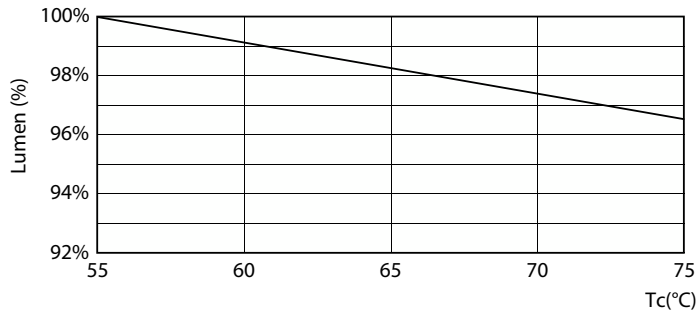

LifetimeVsTc

FailureRate

Lumen Maintenance Diagram - Ecofit LEDtube T8 600mm 800lm 8W840 I

Ecofit LED tubes T8

Lifetime

Lumen Maintenance Diagram - Ecofit LEDtube T8 600mm 800lm 8W840 I