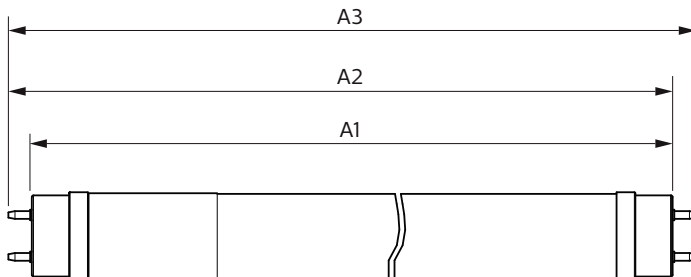

Ecofit LED tubes T8

Mechanical and Housing

Bulb Finish	Frosted
Bulb Material	Glass
Product Length	600 mm
Bulb Shape	T8
Net Weight (Piece)	0.120 kg

Approval and Application

Energy Saving Product	Yes
Approval Marks	RoHS compliance CE marking KEMA Keur certificate
CE mark	Yes
EU RoHS compliant	Yes
Ambient temperature range	-20 to +45 °C

Product Data

Order product name	Ecofit LEDtube T8 600mm 800lm 8W840 I
Full product name	Ecofit LEDtube T8 600mm 800lm 8W840 I
Full product code	871869976897300
Order code	929001276268
Material Nr. (12NC)	929001276268
Numerator - Quantity Per Pack	1
EAN/UPC - Product/Case	8718699768973
Numerator - Packs per outer box	20
EAN/UPC - Case	8718699768980

Dimensional drawing

Product	D1	D2	A1	A2	A3
Ecofit LEDtube T8 600mm 800lm 8W840 I	25.7 mm	28 mm	588.5 mm	595.5 mm	602.5 mm

Photometric data

Light Distribution Diagram - Ecofit LEDtube T8 600mm 800lm 8W840 I