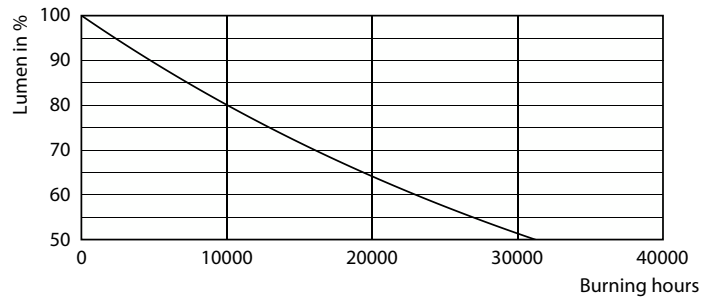

FailureRate

Lumen Maintenance Diagram - Ecofit LEDtube T8 600mm 800lm 8W840 I