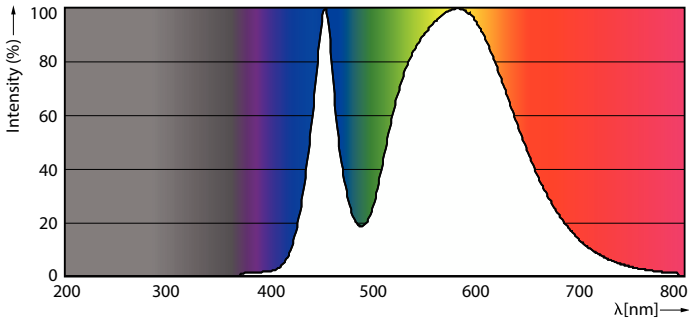

Product data

General Information	
Cap-Base	G13
Nominal lifetime	15,000 hour(s)
Switching Cycle	50,000
Lighting Technology	LEDtube
Light Technical	
Color Code	840 [CCT of 4000K]
Beam Angle (Nom)	240 degree(s)
Luminous Flux	800 lm
Color Designation	Cool White (CW)
Correlated Color Temperature (Nom)	4000 K
Luminous Efficacy (rated) (Nom)	100 lm/W
Color Consistency	<6
Color rendering index (CRI)	80
LLMF At End Of Nominal Lifetime (Nom)	70 %
Photobiological safety according to EN 62471	RG0

Dimensional drawing

Product	D1	D2	A1	A2	A3
Ecofit LEDtube T8 600mm 800lm 8W840 I	25.7 mm	28 mm	588.5 mm	595.5 mm	602.5 mm

Photometric data

Light Distribution Diagram - Ecofit LEDtube T8 600mm 800lm 8W840 I

General uniform lighting - Ecofit LEDtube T8 600mm 800lm 8W840 I

Ecofit LED tubes T8

Photometric data

Spectral Power Distribution Colour - Ecofit LEDtube T8 600mm 800lm 8W840 I

Lifetime

Life Expectancy Diagram