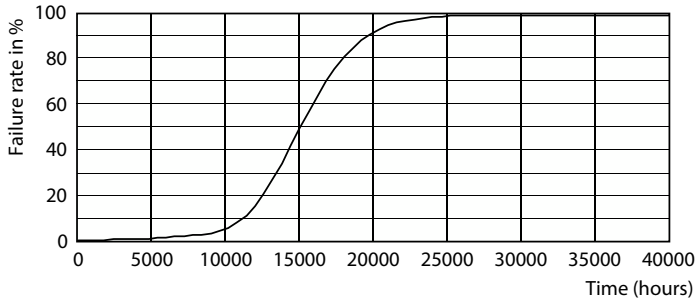

General uniform lighting - Ecofit LEDtube T8 600mm 800lm 8W840 I

Ecofit LED tubes T8

Photometric data

Spectral Power Distribution Colour - Ecofit LEDtube T8 600mm 800lm 8W840 I

Lifetime

Life Expectancy Diagram