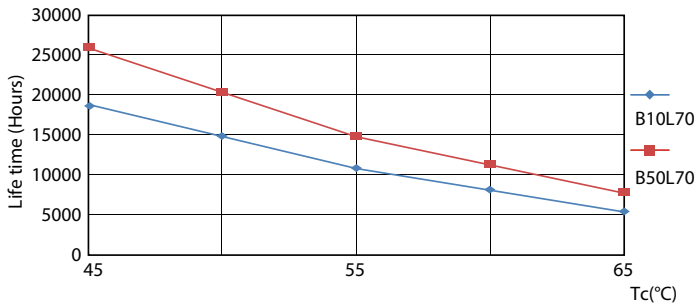

Product data

General Information	
Cap-Base	G13
Nominal lifetime	15,000 hour(s)
Switching Cycle	50,000
Lighting Technology	LEDtube
Light Technical	
Color Code	840 [CCT of 4000K]
Beam Angle (Nom)	240 degree(s)
Luminous Flux	800 lm
Color Designation	Cool White (CW)
Correlated Color Temperature (Nom)	4000 K
Luminous Efficacy (rated) (Nom)	100 lm/W
Color Consistency	<6
Color rendering index (CRI)	80
LLMF At End Of Nominal Lifetime (Nom)	70 %
Photobiological safety according to EN 62471	RG0

General uniform lighting - Ecofit LEDtube T8 600mm 800lm 8W840 I

Ecofit LED tubes T8

Photometric data

Spectral Power Distribution Colour - Ecofit LEDtube T8 600mm 800lm 8W840 I

Lifetime

Life Expectancy Diagram