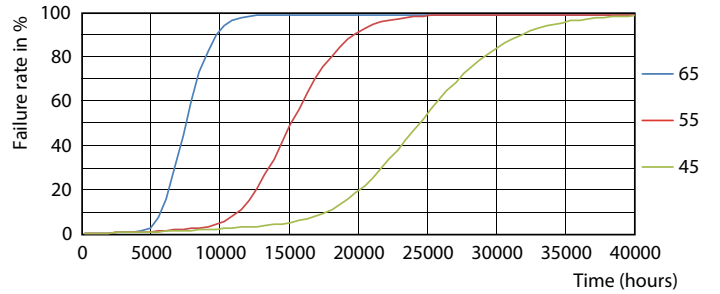

General uniform lighting - Ecofit LEDtube T8 600mm 800lm 8W840 I

Ecofit LED tubes T8

Photometric data

Spectral Power Distribution Colour - Ecofit LEDtube T8 600mm 800lm 8W840 I

Lifetime

Life Expectancy Diagram