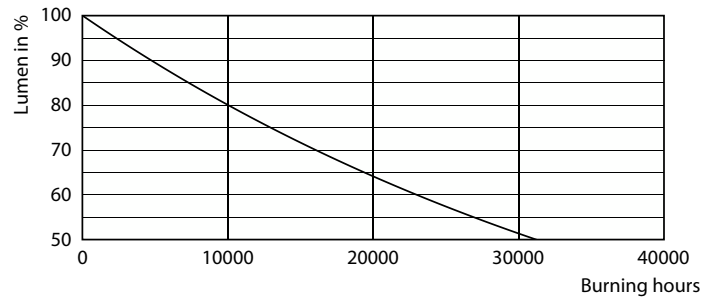

Ecofit LED tüpler T8

Fotometrik bilgi

Spectral Power Distribution Colour - Ecofit LEDtube 1200mm 16W 865 T8 I TR

Kullanım Ömrü

Life Expectancy Diagram

FailureRate

LifetimeVsTc

Lumen Maintenance Diagram - Ecofit LEDtube 1200mm 16W 865 T8 I TR