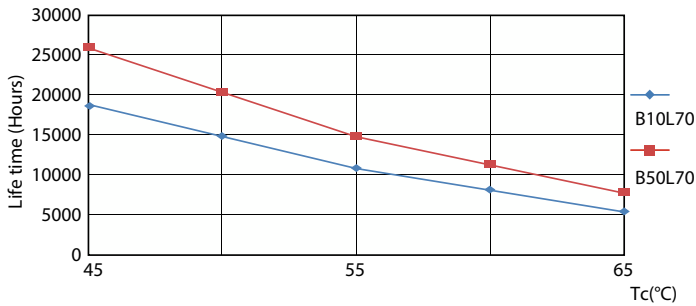

Ecofit LED tüpler T8

Fotometrik bilgi

Spectral Power Distribution Colour - Ecofit LEDtube 1200mm 16W 865 T8 I TR

Kullanım Ömrü

Life Expectancy Diagram

FailureRate

LifetimeVsTc

Lumen Maintenance Diagram - Ecofit LEDtube 1200mm 16W 865 T8 I TR