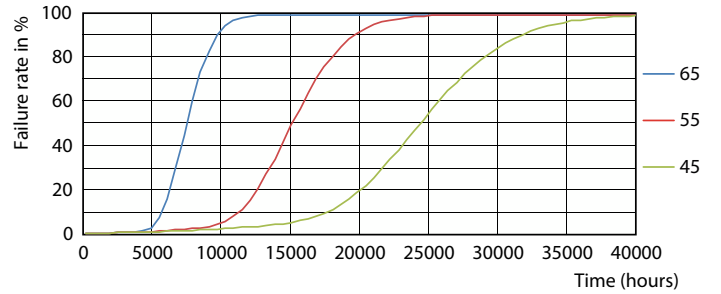

Ecofit LED tüpler T8

Fotometrik bilgi

Spectral Power Distribution Colour - Ecofit LEDtube 1200mm 16W 865 T8 I TR

Kullanım Ömrü

Life Expectancy Diagram

FailureRate

LifetimeVsTc

Lumen Maintenance Diagram - Ecofit LEDtube 1200mm 16W 865 T8 I TR