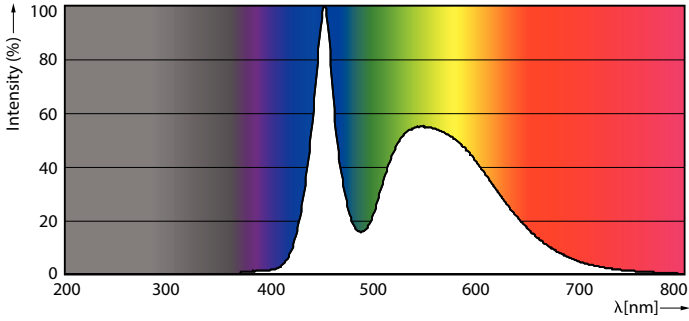

Ecofit LED tüpler T8

Fotometrik bilgi

Spectral Power Distribution Colour - Ecofit LEDtube 1200mm 16W 865 T8 I TR

Kullanım Ömrü

Life Expectancy Diagram

FailureRate

LifetimeVsTc

Lumen Maintenance Diagram - Ecofit LEDtube 1200mm 16W 865 T8 I TR