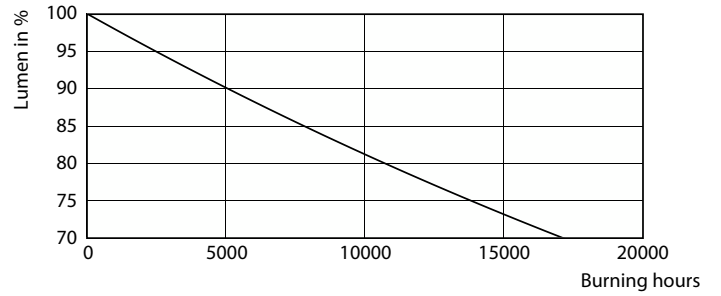

Ecofit LED tüpler T8

Fotometrik bilgi

Kullanım Ömrü