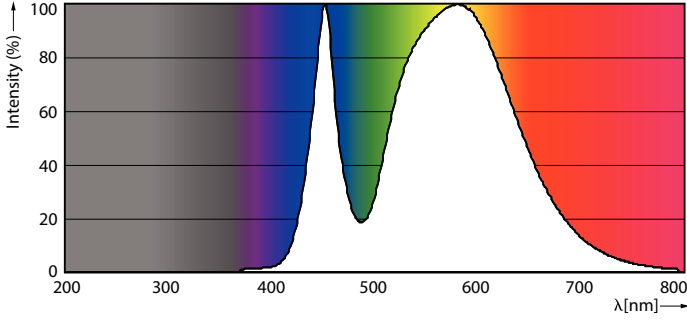

Fotometrik bilgi

Light Distribution Diagram - Ecofit LEDtube 1200mm 16W 840 T8 I RCA

General uniform lighting - Ecofit LEDtube 1200mm 16W 840 T8 I RCA

Ecofit LED tüpler T8

Fotometrik bilgi

Spectral Power Distribution Colour - Ecofit LEDtube 1200mm 16W 840 T8 I RCA