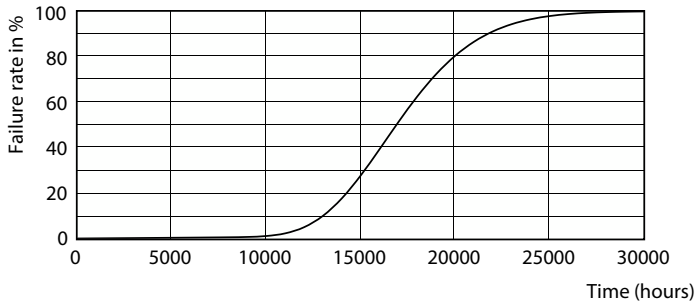

LEDtube Ecofit 16W G13 840 24D ND