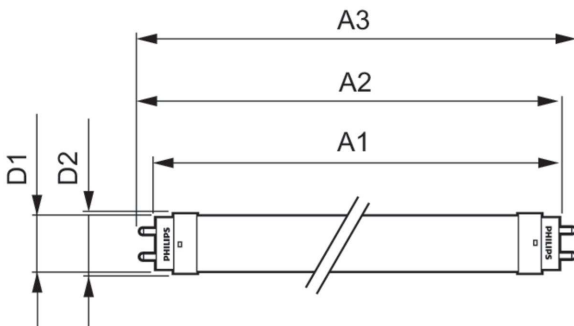

Ecofit LED tubes T8

Mechanical and Housing

Product Length	1,200 mm
Bulb Shape	T8
Net Weight (Piece)	0.215 kg

Approval and Application

Energy Saving Product	Yes
Approval Marks	RoHS compliance CE marking KEMA Keur certificate
Energy Consumption kWh/1000 h	16 kWh
EU RoHS compliant	Yes
Flickering value (PstLM) - Flickering value as per EN 61000-3-3	0.1
Stroboscopic effect visibility measure (SVM)	0.3
Ambient temperature range	-20 °C to 45 °C

Application Conditions

Wireless Technology	Not applicable

Product Data

Order product name	Ecofit LEDtube 1200mm 16W 840 T8 I RCA
Full product name	Ecofit LEDtube 1200mm 16W 840 T8 I RCA
Full product code	871951425786300
Order code	929001276037
Material Nr. (12NC)	929001276037
Numerator - Quantity Per Pack	1
EAN/UPC - Product/Case	8719514257863
Numerator - Packs per outer box	20
EAN/UPC - Case	8719514257870

Dimensional drawing

Product	D1	D2	A1	A2	A3
Ecofit LEDtube 1200mm 16W 840 T8 I RCA	25.7 mm	28 mm	1,198 mm	1,205 mm	1,212 mm