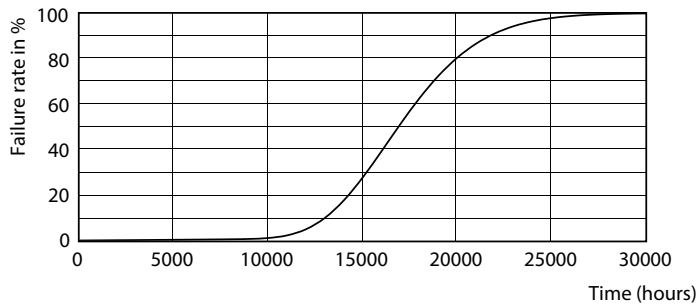

LEDtube Ecofit 16W G13 840 24D ND