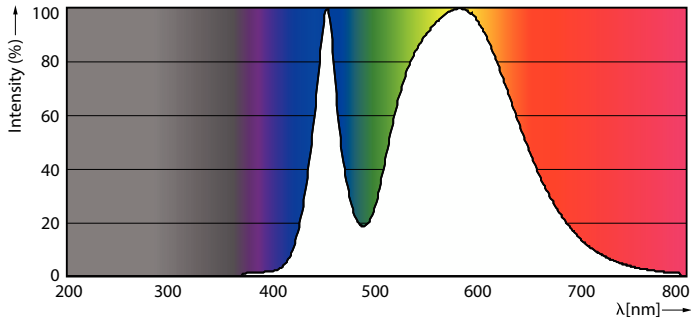

Ecofit LED tubes T8

Photometric data

Spectral Power Distribution Colour - Ecofit LEDtube 1200mm 16W 840 T8 I
RCA