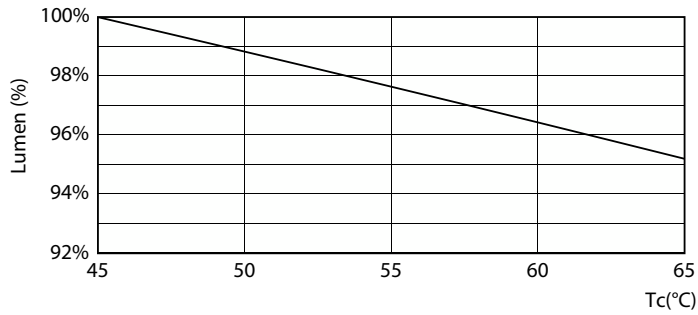

Lifetime

Lumen Maintenance Diagram - Ecofit LEDtube 1200mm 16W 840 T8 I RCA