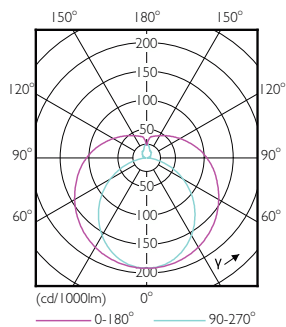

Photometric data

Light Distribution Diagram - Ecofit LEDtube 1200mm 16W 840 T8 I RCA

General uniform lighting - Ecofit LEDtube 1200mm 16W 840 T8 I RCA