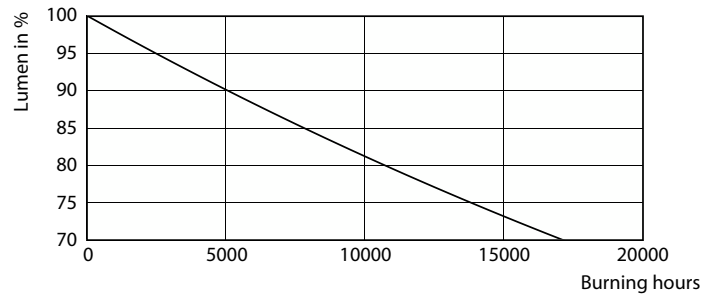

Ecofit LED tubes T8

Photometric data

Lifetime