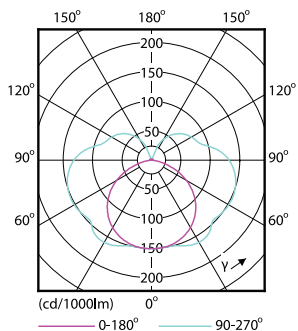

CorePro LED linear MV

Fotometriai adatok

Light Distribution Diagram - CorePro R75 118mm 14-100W 840 D