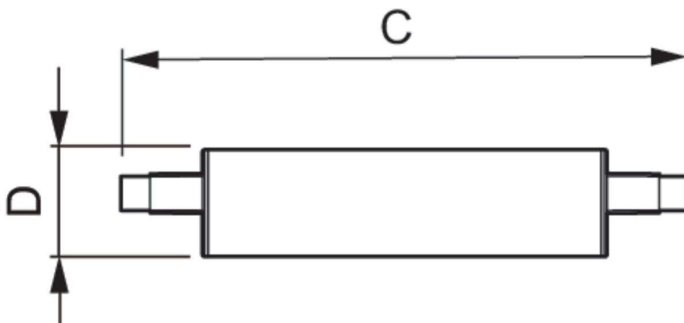

CorePro LED linear MV

Vezérlők és fényerő-szabályozás

Szabályozható	Csak egyes fényerő-szabályozókkal

Mechanika és tokozás

Fényforrás kialakítása	Átlátszó
Fényforrás anyaga	Műanyag
Fényforrásbúra formája	R7S
Nettó tömeg (darab)	0,095 kg

Tanúsítvány és alkalmazási területek

Energiatakarékosági osztály	E
Energiatakarékos termék	Igen
Megfelel kiemelő világításhoz	Nem
Energiafogyasztás kWh/1000 óra	14 kWh
EPREL-regisztrációs szám	465217
CE jelölés	Igen
Megfelel az EU RoHS irányelvnek	Igen
EyeComfort	Igen
Villogás (PstLM)	1
Stroboszkóp hatás (SVM)	0,4

Környezeti hőmérséklet-tartomány	-20 és 45 °C között

Alkalmazási feltételek

használható zárt lámpatestekben?	No
Vezeték nélküli technológia	Nem alkalmazható

Termékadatok

A termék megrendelési neve	CorePro R7S 118mm 14-100W 840 D
Teljes terméknév	CorePro LED linear R7S 118mm 14-100W 840 D
Full EOC	871869657881000
Rendelési kód	57881000
Cikkszám (12NC)	929001243802
Számláló – mennyiség csomagonként	1
EAN/UPC – termék/csomagolás	8718696578810
Számláló – csomag külső dobozonként	10
EAN/UPC – gyűjtőcsomagolás	8718696578827

Méretezett rajza

Product	D	C
CorePro R7S 118mm 14-100W 840 D	29 mm	118 mm