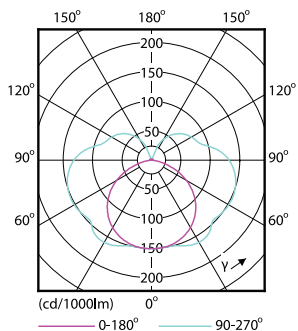

Målskitse

Product	D	C
CorePro R7S 118mm 14-100W 840 D	29 mm	118 mm

Fotometriske data

Spectral Power Distribution Colour - CorePro R7S 118mm 14-100W 840 D

General uniform lighting - CorePro R7S 118mm 14-100W 840 D

CorePro LED-lineær MV

Fotometriske data

Light Distribution Diagram - CorePro R7S 118mm 14-100W 840 D