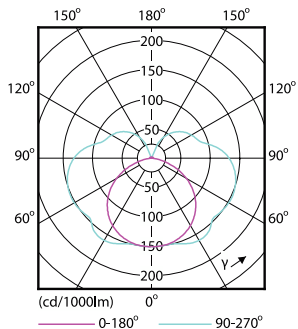

Maatschets

Product	D	C
CorePro R7S 118mm 14-100W 830 D	29 mm	118 mm

Fotometrische gegevens

Spectral Power Distribution Colour - CorePro R7S 118mm 14-100W 830 D

General uniform lighting - CorePro R7S 118mm 14-100W 830 D

CorePro LED linear MV

Fotometrische gegevens

Light Distribution Diagram - CorePro R7S 118mm 14-100W 830 D