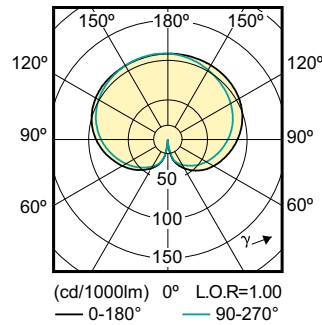

Light Distribution Diagram - CorePro LEDBulbND 7-60W E27 A60 827FR G