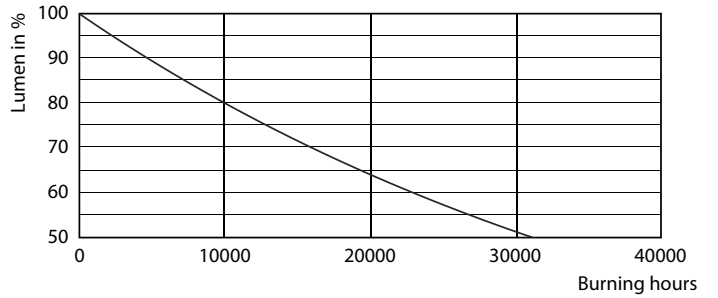

Lumen Maintenance Diagram - CorePro LEDBulbND4.5-40W E27 A60 827FR G