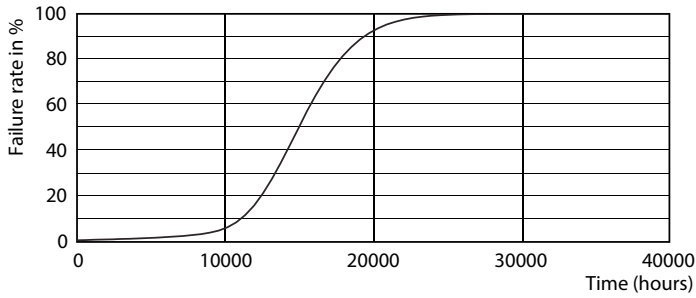

Kullanım Ömrü

Life Expectancy Diagram