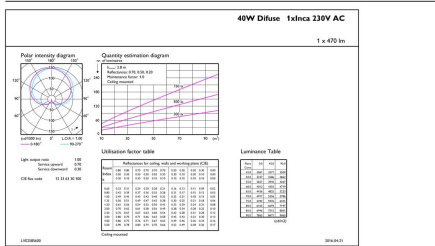

Classic frosted LED Lamps

Photometric data

General uniform lighting - LED classic 40W A60 E27 WW FR ND 1CT/10