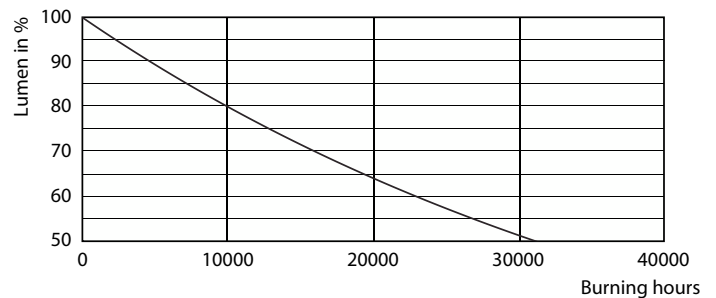

Lumen Maintenance Diagram - LED classic 40W A60 E27 WW FR ND 1CT/10