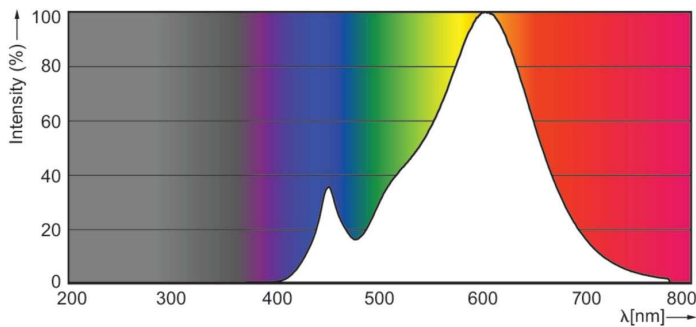

### Product data

General Information	
Cap-Base	E27
Nominal lifetime	15,000 hour(s)
Switching Cycle	30,000
Rated Lifetime (Hours)	15,000 hour(s)
Lighting Technology	LED
Flux measurement reference	Sphere
Light Technical	
Color Code	827 [CCT of 2700K]
Luminous Flux	470 lm
Color Designation	Warm White (WW)
Correlated Color Temperature (Nom)	2700 K
Luminous Efficacy (rated) (Nom)	104.00 lm/W
Color Consistency	<6
Color rendering index (CRI)	80
LLMF At End Of Nominal Lifetime (Nom)	70 %
Operating and Electrical	
Line Frequency	50 Hz

## Photometric data

Spectral Power Distribution Colour - LED classic 40W A60 E27 WW FR ND 1CT/10

Light Distribution Diagram - LED classic 40W A60 E27 WW FR ND 1CT/10