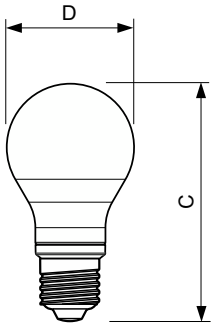

Input Frequency	50 Hz
Power Consumption	4.5 W
Lamp Current (Nom)	40 mA
Starting Time (Nom)	0.5 s
Warm-up time to 60% light	0.5 s
Power Factor (Fraction)	0.51
Voltage (Nom)	220-240 V
Temperature	
T-Case Maximum (Nom)	50 °C
Controls and Dimming	
Dimmable	No
Mechanical and Housing	
Bulb Finish	Frosted
Bulb Material	Glass
Overall length	110 mm
Overall width	60 mm
Overall height	106 mm

# Classic frosted LED Lamps

Dimensions (Height x Width x Depth)	106 x 60 x 110 mm
Bulb Shape	A60
Net Weight (Piece)	0.040 kg

## Product Data

Order product name	4.5W (40W) E27 cap Warm white Non-dimmable Bulb
--------------------	---

Full product name	4.5W (40W) E27 cap Warm white Non-dimmable Bulb
Full product code	871869641965601
Order code	929001242982
Material Nr. (12NC)	929001242982
Numerator - Quantity Per Pack	1
EAN/UPC - Product/Case	8718696419656
Numerator - Packs per outer box	10
EAN/UPC - Case	8718696733806

## Dimensional drawing

Product	D	C
4.5W (40W) E27 cap Warm white Non-dimmable Bulb	60 mm	110 mm