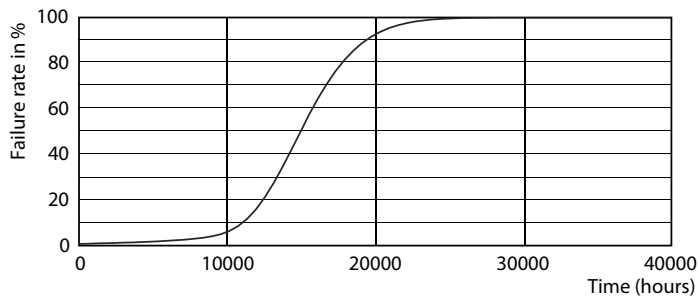

Lifetime

Life Expectancy Diagram