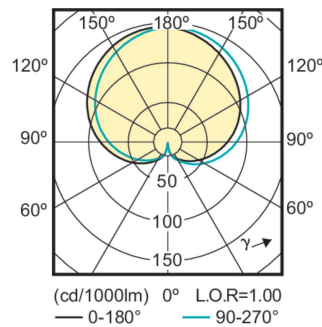

Input Frequency	50 Hz
Power Consumption	4.5 W
Lamp Current (Nom)	40 mA
Starting Time (Nom)	0.5 s
Warm-up time to 60% light	0.5 s
Power Factor (Fraction)	0.51
Voltage (Nom)	220-240 V
Temperature	
T-Case Maximum (Nom)	50 °C
Controls and Dimming	
Dimmable	No
Mechanical and Housing	
Bulb Finish	Frosted
Bulb Material	Glass
Overall length	110 mm
Overall width	60 mm
Overall height	106 mm

## Dimensional drawing

Product	D	C
4.5W (40W) E27 cap Warm white Non-dimmable Bulb	60 mm	110 mm

## Photometric data

Spectral Power Distribution Colour - LED classic 40W A60 E27 WW FR ND 1CT/10

Light Distribution Diagram - LED classic 40W A60 E27 WW FR ND 1CT/10