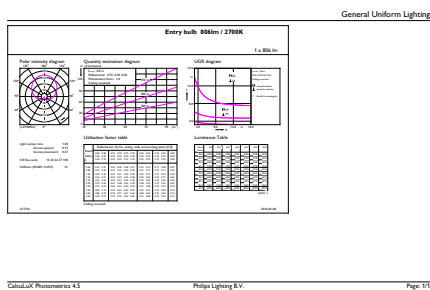

Målskisse

Product	D	C
CorePro LEDbulb ND 8-60W A60 B22 827	60 mm	110 mm

Fotometriske data

General uniform lighting - CorePro LEDbulb ND 8-60W A60 B22 827

Light Distribution Diagram - CorePro LEDbulb ND 8-60W A60 B22 827