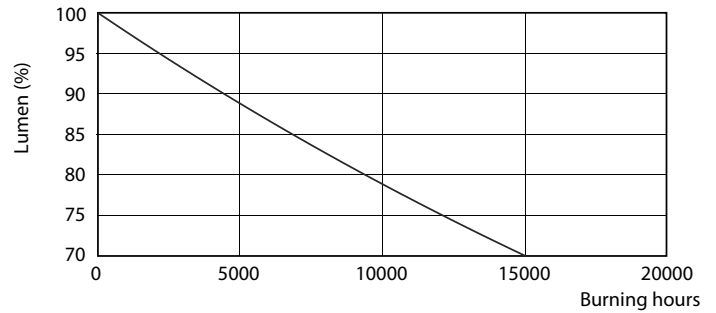

CorePro Plastic LEDbulbs

Fotometriske data

Spectral Power Distribution Colour - CorePro LEDbulb ND 8-60W A60 B22 827

Levetid

LEDbulb 40W E27 830 FR A60

Lumen Maintenance Diagram - CorePro LEDbulb ND 8-60W A60 B22 827