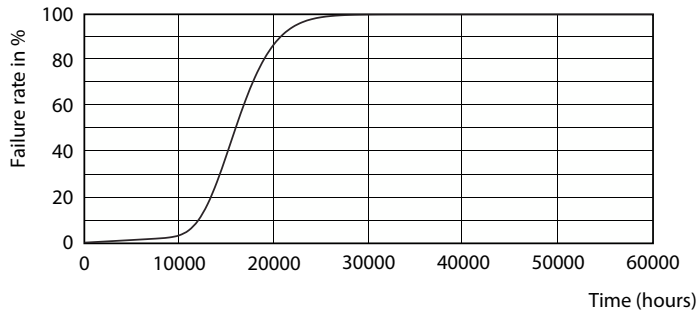

Levetid

LEDbulb 40W E27 830 FR A60