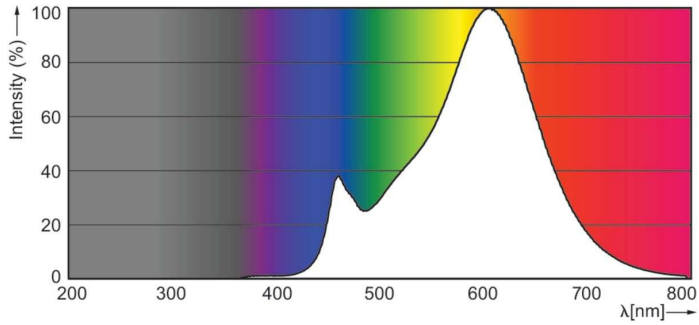

CorePro LEDbulb

Photometric data

Spectral Power Distribution Colour - CorePro LEDbulb ND 8-60W A60 B22 827