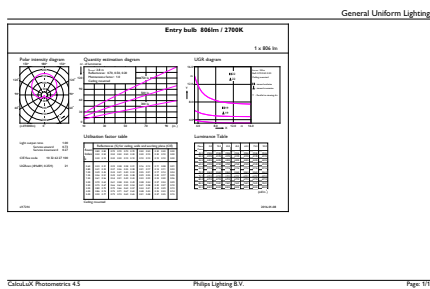

Product data

General Information	
Cap base	B22
Nominal lifetime	15,000 h
Switching Cycle	50,000
Lighting Technology	LEDbulb
Flux measurement reference	Sphere
Warranty period	2 years
Light Technical	
Colour Code	827 [CCT of 2700K]
Beam angle (nom.)	200 degree(s)
Luminous Flux	806 lm
Colour designation	Warm White (WW)
Correlated Colour Temperature (Nom)	2700 K
Luminous efficacy (rated) (nom.)	100.00 lm/W
Colour consistency	<6
Colour rendering index (CRI)	80
LLMF at end of nominal lifetime (nom.)	70 %
Operating and Electrical	
Line Frequency	50 to 60 Hz

Application Conditions

Wireless Technology	Not applicable
---------------------	----------------

Product Data

Order product name	CorePro LEDbulb ND 8-60W A60 B22 827
Full product name	CorePro LEDbulb ND 8-60W A60 B22 827
Full EOC	871869657763900
Order code	929001233902
Material no. (12 NC)	929001233902
Numerator – quantity per pack	1
EAN/UPC – Product/Case	8718696577639
Numerator – packs per outer box	10
EAN/UPC – Case	8718696577646

Dimensional drawing

Product	D	C
CorePro LEDbulb ND 8-60W A60 B22 827	60 mm	110 mm

Photometric data

General uniform lighting - CorePro LEDbulb ND 8-60W A60 B22 827

Light Distribution Diagram - CorePro LEDbulb ND 8-60W A60 B22 827