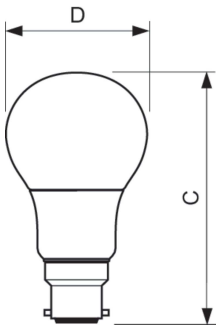

Dimensional drawing

Product	D	C
CorePro LEDbulb ND 8-60W A60 B22 827	60 mm	110 mm

Photometric data

General uniform lighting - CorePro LEDbulb ND 8-60W A60 B22 827

Light Distribution Diagram - CorePro LEDbulb ND 8-60W A60 B22 827