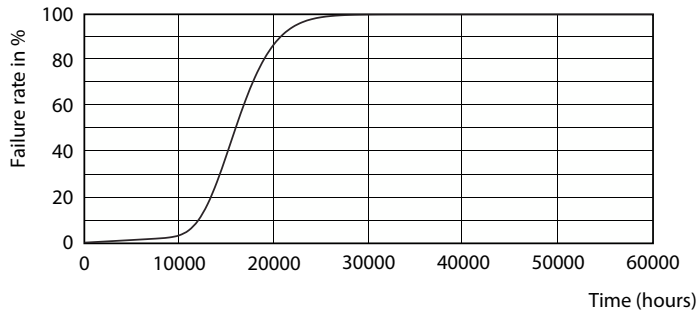

Lifetime

LEDbulb 40W E27 830 FR A60