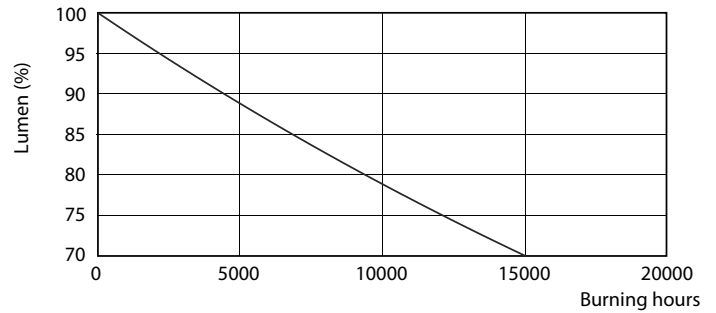

Product data

General Information	
Cap base	B22
Nominal lifetime	15,000 h
Switching Cycle	50,000
Lighting Technology	LEDbulb
Flux measurement reference	Sphere
Warranty period	2 years
Light Technical	
Colour Code	827 [CCT of 2700K]
Beam angle (nom.)	200 degree(s)
Luminous Flux	806 lm
Colour designation	Warm White (WW)
Correlated Colour Temperature (Nom)	2700 K
Luminous efficacy (rated) (nom.)	100.00 lm/W
Colour consistency	<6
Colour rendering index (CRI)	80
LLMF at end of nominal lifetime (nom.)	70 %
Operating and Electrical	
Line Frequency	50 to 60 Hz

CorePro LEDbulb

Photometric data

Spectral Power Distribution Colour - CorePro LEDbulb ND 8-60W A60 B22 827

Lifetime

LEDbulb 40W E27 830 FR A60

Lumen Maintenance Diagram - CorePro LEDbulb ND 8-60W A60 B22 827