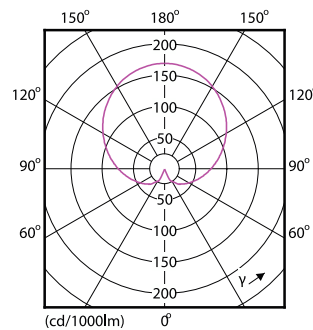

Product data

General Information	
Cap base	B22
Nominal lifetime	15,000 h
Switching Cycle	50,000
Lighting Technology	LEDbulb
Flux measurement reference	Sphere
Warranty period	2 years
Light Technical	
Colour Code	827 [CCT of 2700K]
Beam angle (nom.)	200 degree(s)
Luminous Flux	806 lm
Colour designation	Warm White (WW)
Correlated Colour Temperature (Nom)	2700 K
Luminous efficacy (rated) (nom.)	100.00 lm/W
Colour consistency	<6
Colour rendering index (CRI)	80
LLMF at end of nominal lifetime (nom.)	70 %
Operating and Electrical	
Line Frequency	50 to 60 Hz

Application Conditions

Wireless Technology	Not applicable
---------------------	----------------

Product Data

Order product name	CorePro LEDbulb ND 8-60W A60 B22 827
Full product name	CorePro LEDbulb ND 8-60W A60 B22 827
Full EOC	871869657763900
Order code	929001233902
Material no. (12 NC)	929001233902
Numerator – quantity per pack	1
EAN/UPC – Product/Case	8718696577639
Numerator – packs per outer box	10
EAN/UPC – Case	8718696577646

Dimensional drawing

Product	D	C
CorePro LEDbulb ND 8-60W A60 B22 827	60 mm	110 mm

Photometric data

General uniform lighting - CorePro LEDbulb ND 8-60W A60 B22 827

Light Distribution Diagram - CorePro LEDbulb ND 8-60W A60 B22 827