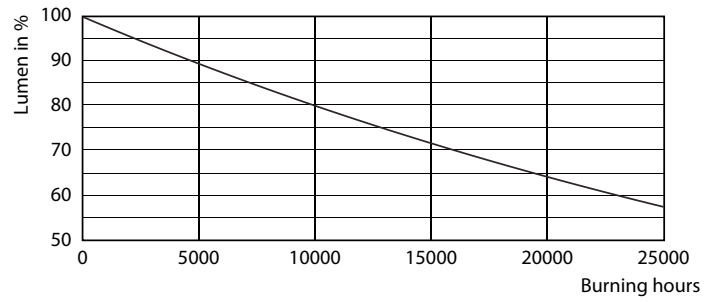

CorePro LED spot MV

Lifetime

Lumen Maintenance Diagram - Essential LED 4.6-50W GU10 865 36D