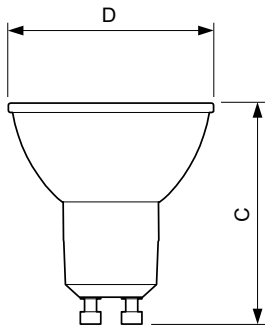

CorePro LED spot MV

Ambient temperature range	-20 °C to 45 °C
Application Conditions	
Wireless Technology	Not applicable
Product Data	
Order product name	Essential LED 4.6-50W GU10 865 36D
Full product name	Essential LED 4.6-50W GU10 865 36D
Full product code	871869676161800

Order code	929001218308
Material Nr. (12NC)	929001218308
Numerator - Quantity Per Pack	1
EAN/UPC - Product/Case	8718696761618
Numerator - Packs per outer box	10
EAN/UPC - Case	8718696761625

Dimensional drawing

Product	D	C
Essential LED 4.6-50W GU10 865 36D	50 mm	54 mm