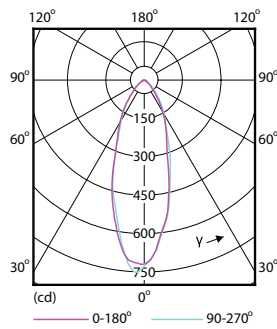

CorePro LED spot MV

Essential LED 4.6-50W GU10 865 36D

LEDspot, PAR16, 50 W, GU10, 6500 K, 430 lm, 15000 hour(s), Glass

LEDspot, PAR16, 50 W, GU10, 6500 K, 430 lm, 15000 hour(s), Glass, 93 lm/W

Product data

General Information		Lamp Current (Nom)	
Cap-Base	GU10		39 mA
Nominal lifetime	15,000 hour(s)	Wattage Equivalent	50 W
Switching Cycle	50,000	Starting Time (Nom)	0.5 s
Lighting Technology	LEDspot	Warm-up time to 60% light	0.5 s
		Power Factor (Fraction)	0.5
		Voltage (Nom)	220-240 V
Light Technical		Temperature	
Color Code	865 [CCT of 6500K]	T-Case Maximum (Nom)	80 °C
Beam Angle (Nom)	36 degree(s)		
Luminous Flux	430 lm	Controls and Dimming	
Luminous Intensity (Nom)	770 cd	Dimmable	No
Color Designation	Cool Daylight		
Correlated Color Temperature (Nom)	6500 K	Mechanical and Housing	
Luminous Efficacy (rated) (Nom)	93 lm/W	Bulb Finish	Clear
Color Consistency	<6	Bulb Material	Glass
Color rendering index (CRI)	80	Bulb Shape	PAR16
LLMF At End Of Nominal Lifetime (Nom)	70 %	Net Weight (Piece)	0.038 kg
Operating and Electrical		Approval and Application	
Line Frequency	50 to 60 Hz	Suitable For Accent Lighting	Yes
Input Frequency	50 to 60 Hz	EU RoHS compliant	Yes
Power Consumption	4.6 W		

CorePro LED spot MV

Ambient temperature range	-20 °C to 45 °C
Application Conditions	
Wireless Technology	Not applicable
Product Data	
Order product name	Essential LED 4.6-50W GU10 865 36D
Full product name	Essential LED 4.6-50W GU10 865 36D
Full product code	871869676161800

Product	D	C
Essential LED 4.6-50W GU10 865 36D	50 mm	54 mm

Photometric data

Accent Lighting Spots - Essential LED 4.6-50W GU10 865 36D

Light Distribution Diagram - Essential LED 4.6-50W GU10 865 36D

Spectral Power Distribution Colour - Essential LED 4.6-50W GU10 865 36D