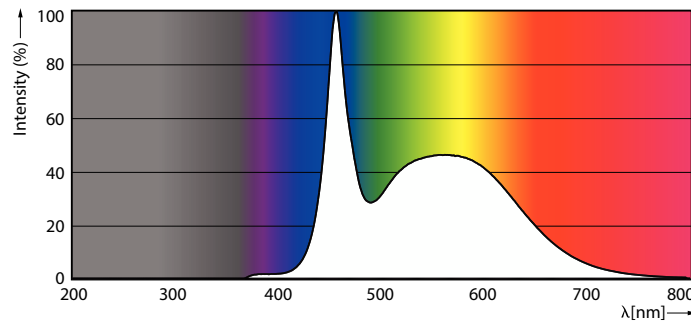

CorePro LED spot MV

Essential LED 4.6-50W GU10 865 36D

LEDspot, PAR16, 50 W, GU10, 6500 K, 430 lm, 15000 hour(s), Glass

LEDspot, PAR16, 50 W, GU10, 6500 K, 430 lm, 15000 hour(s), Glass, 93 lm/W

Product data

General Information		Lamp Current (Nom)	
Cap-Base	GU10		39 mA
Nominal lifetime	15,000 hour(s)	Wattage Equivalent	50 W
Switching Cycle	50,000	Starting Time (Nom)	0.5 s
Lighting Technology	LEDspot	Warm-up time to 60% light	0.5 s
		Power Factor (Fraction)	0.5
		Voltage (Nom)	220-240 V
Light Technical		Temperature	
Color Code	865 [CCT of 6500K]	T-Case Maximum (Nom)	80 °C
Beam Angle (Nom)	36 degree(s)		
Luminous Flux	430 lm	Controls and Dimming	
Luminous Intensity (Nom)	770 cd	Dimmable	No
Color Designation	Cool Daylight		
Correlated Color Temperature (Nom)	6500 K	Mechanical and Housing	
Luminous Efficacy (rated) (Nom)	93 lm/W	Bulb Finish	Clear
Color Consistency	<6	Bulb Material	Glass
Color rendering index (CRI)	80	Bulb Shape	PAR16
LLMF At End Of Nominal Lifetime (Nom)	70 %	Net Weight (Piece)	0.038 kg
Operating and Electrical		Approval and Application	
Line Frequency	50 to 60 Hz	Suitable For Accent Lighting	Yes
Input Frequency	50 to 60 Hz	EU RoHS compliant	Yes
Power Consumption	4.6 W		

CorePro LED spot MV

Ambient temperature range	-20 °C to 45 °C
Application Conditions	
Wireless Technology	Not applicable
Product Data	
Order product name	Essential LED 4.6-50W GU10 865 36D
Full product name	Essential LED 4.6-50W GU10 865 36D
Full product code	871869676161800

Product	D	C
Essential LED 4.6-50W GU10 865 36D	50 mm	54 mm

Photometric data

Accent Lighting Spots - Essential LED 4.6-50W GU10 865 36D

Light Distribution Diagram - Essential LED 4.6-50W GU10 865 36D

Spectral Power Distribution Colour - Essential LED 4.6-50W GU10 865 36D