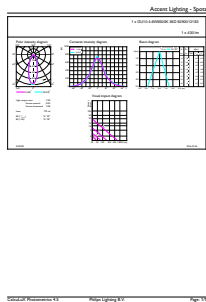

General Information		Lamp Current (Nom)	
Cap-Base	GU10		39 mA
Nominal lifetime	15,000 hour(s)	Wattage Equivalent	50 W
Switching Cycle	50,000	Starting Time (Nom)	0.5 s
Lighting Technology	LEDspot	Warm-up time to 60% light	0.5 s
		Power Factor (Fraction)	0.5
		Voltage (Nom)	220-240 V
Light Technical		Temperature	
Color Code	865 [CCT of 6500K]	T-Case Maximum (Nom)	80 °C
Beam Angle (Nom)	36 degree(s)		
Luminous Flux	430 lm	Controls and Dimming	
Luminous Intensity (Nom)	770 cd	Dimmable	No
Color Designation	Cool Daylight		
Correlated Color Temperature (Nom)	6500 K	Mechanical and Housing	
Luminous Efficacy (rated) (Nom)	93 lm/W	Bulb Finish	Clear
Color Consistency	<6	Bulb Material	Glass
Color rendering index (CRI)	80	Bulb Shape	PAR16
LLMF At End Of Nominal Lifetime (Nom)	70 %	Net Weight (Piece)	0.038 kg
Operating and Electrical		Approval and Application	
Line Frequency	50 to 60 Hz	Suitable For Accent Lighting	Yes
Input Frequency	50 to 60 Hz	EU RoHS compliant	Yes
Power Consumption	4.6 W		

CorePro LED spot MV

Ambient temperature range	-20 °C to 45 °C
Application Conditions	
Wireless Technology	Not applicable
Product Data	
Order product name	Essential LED 4.6-50W GU10 865 36D
Full product name	Essential LED 4.6-50W GU10 865 36D
Full product code	871869676161800

Order code	929001218308
Material Nr. (12NC)	929001218308
Numerator - Quantity Per Pack	1
EAN/UPC - Product/Case	8718696761618
Numerator - Packs per outer box	10
EAN/UPC - Case	8718696761625

Dimensional drawing

Product	D	C
Essential LED 4.6-50W GU10 865 36D	50 mm	54 mm

Photometric data

Accent Lighting Spots - Essential LED 4.6-50W GU10 865 36D

Light Distribution Diagram - Essential LED 4.6-50W GU10 865 36D

Spectral Power Distribution Colour - Essential LED 4.6-50W GU10 865 36D