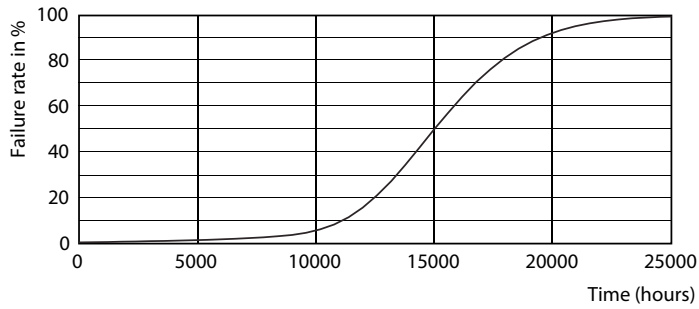

CorePro LED spot MV

Lifetime

Life Expectancy Diagram