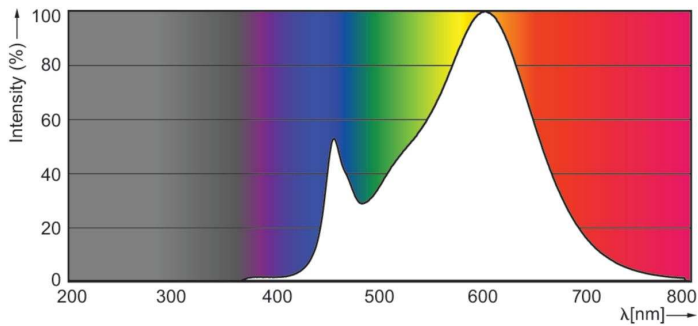

Classic LED spotMV

LEDClassic 4.6-50W GU10 830 36D

LEDspot, PAR16, 50 W, GU10, 3000 K, 15000 hour(s)

LEDspot, PAR16, 50 W, GU10, 3000 K, 15000 hour(s), 80 lm/W

Product data

General Information	
Cap-Base	GU10
Nominal lifetime	15,000 hour(s)
Switching Cycle	50,000
Rated Lifetime (Hours)	15,000 hour(s)
Lighting Technology	LEDspot
Light Technical	
Color Code	830 [CCT of 3000K]
Color Code	830 [CCT of 3000K]
Beam Angle (Nom)	36 degree(s)
Luminous Intensity (Nom)	740 cd
Color Designation	White (WH)
Correlated Color Temperature (Nom)	3000 K
Luminous Efficacy (rated) (Nom)	80 lm/W
Color Consistency	<6
Color rendering index (CRI)	80
LLMF At End Of Nominal Lifetime (Nom)	70 %
Operating and Electrical	
Line Frequency	50 to 60 Hz
Input Frequency	50 to 60 Hz
Power Consumption	4.6 W

Product Data

Order product name	LEDClassic 4.6-50W GU10 830 36D
--------------------	---------------------------------

Full product name	LEDClassic 4.6-50W GU10 830 36D
Full product code	871951428441800
Order code	929001218168
Material Nr. (12NC)	929001218168
Numerator - Quantity Per Pack	1
EAN/UPC - Product/Case	8719514284418
Numerator - Packs per outer box	10
EAN/UPC - Case	8719514284425

Dimensional drawing

Product	D	C
LEDClassic 4.6-50W GU10 830 36D	50 mm	54 mm

Photometric data

Spectral Power Distribution Colour - LEDClassic 4.6-50W GU10 830 36D

Accent Lighting Spots - LEDClassic 4.6-50W GU10 830 36D