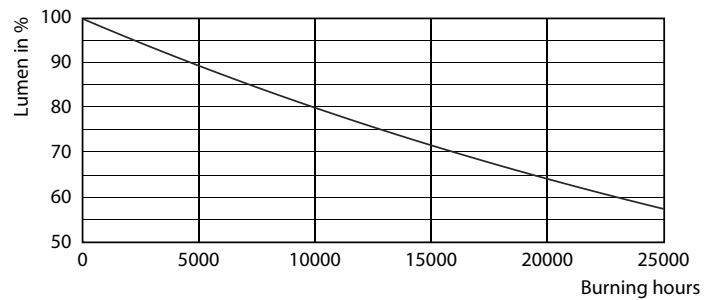

Classic LED spotMV

LEDClassic 4.6-50W GU10 830 36D

LEDspot, PAR16, 50 W, GU10, 3000 K, 15000 hour(s)

LEDspot, PAR16, 50 W, GU10, 3000 K, 15000 hour(s), 80 lm/W

Product data

General Information	
Cap-Base	GU10
Nominal lifetime	15,000 hour(s)
Switching Cycle	50,000
Rated Lifetime (Hours)	15,000 hour(s)
Lighting Technology	LEDspot
Light Technical	
Color Code	830 [CCT of 3000K]
Color Code	830 [CCT of 3000K]
Beam Angle (Nom)	36 degree(s)
Luminous Intensity (Nom)	740 cd
Color Designation	White (WH)
Correlated Color Temperature (Nom)	3000 K
Luminous Efficacy (rated) (Nom)	80 lm/W
Color Consistency	<6
Color rendering index (CRI)	80
LLMF At End Of Nominal Lifetime (Nom)	70 %
Operating and Electrical	
Line Frequency	50 to 60 Hz
Input Frequency	50 to 60 Hz
Power Consumption	4.6 W

Dimensional drawing

Product	D	C
LEDClassic 4.6-50W GU10 830 36D	50 mm	54 mm

Photometric data

Spectral Power Distribution Colour - LEDClassic 4.6-50W GU10 830 36D

Accent Lighting Spots - LEDClassic 4.6-50W GU10 830 36D

Classic LED spotMV

Photometric data

Light Distribution Diagram - LEDClassic 4.6-50W GU10 830 36D

Lifetime

Life Expectancy Diagram

Lumen Maintenance Diagram - LEDClassic 4.6-50W GU10 830 36D