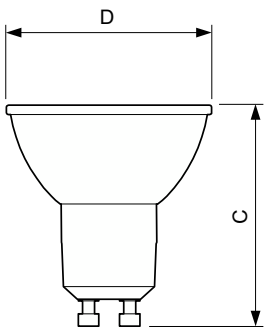

Lamp Current (Nom)	39 mA
Wattage Equivalent	50 W
Starting Time (Nom)	0.5 s
Warm-up time to 60% light	0.5 s
Power Factor (Fraction)	0.5
Voltage (Nom)	220-240 V
Temperature	
T-Case Maximum (Nom)	80 °C
Controls and Dimming	
Dimmable	No
Mechanical and Housing	
Overall length	54 mm
Overall width	50 mm
Overall height	54 mm
Dimensions (Height x Width x Depth)	54 x 50 x 54 mm
Bulb Shape	PAR16
Net Weight (Piece)	0.050 kg
Approval and Application	
Suitable For Accent Lighting	Yes

Dimensional drawing

Product	D	C
LEDClassic 4.6-50W GU10 830 36D	50 mm	54 mm

Photometric data

Spectral Power Distribution Colour - LEDClassic 4.6-50W GU10 830 36D

Accent Lighting Spots - LEDClassic 4.6-50W GU10 830 36D