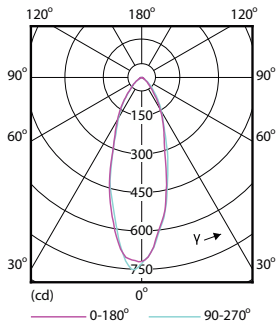

Classic LED spotMV

LEDClassic 4.6-50W GU10 830 36D

LEDspot, PAR16, 50 W, GU10, 3000 K, 15000 hour(s)

LEDspot, PAR16, 50 W, GU10, 3000 K, 15000 hour(s), 80 lm/W

Product data

General Information	
Cap-Base	GU10
Nominal lifetime	15,000 hour(s)
Switching Cycle	50,000
Rated Lifetime (Hours)	15,000 hour(s)
Lighting Technology	LEDspot
Light Technical	
Color Code	830 [CCT of 3000K]
Color Code	830 [CCT of 3000K]
Beam Angle (Nom)	36 degree(s)
Luminous Intensity (Nom)	740 cd
Color Designation	White (WH)
Correlated Color Temperature (Nom)	3000 K
Luminous Efficacy (rated) (Nom)	80 lm/W
Color Consistency	<6
Color rendering index (CRI)	80
LLMF At End Of Nominal Lifetime (Nom)	70 %
Operating and Electrical	
Line Frequency	50 to 60 Hz
Input Frequency	50 to 60 Hz
Power Consumption	4.6 W

Lamp Current (Nom)	39 mA
Wattage Equivalent	50 W
Starting Time (Nom)	0.5 s
Warm-up time to 60% light	0.5 s
Power Factor (Fraction)	0.5
Voltage (Nom)	220-240 V
Temperature	
T-Case Maximum (Nom)	80 °C
Controls and Dimming	
Dimmable	No
Mechanical and Housing	
Overall length	54 mm
Overall width	50 mm
Overall height	54 mm
Dimensions (Height x Width x Depth)	54 x 50 x 54 mm
Bulb Shape	PAR16
Net Weight (Piece)	0.050 kg
Approval and Application	
Suitable For Accent Lighting	Yes

Dimensional drawing

Product	D	C
LEDClassic 4.6-50W GU10 830 36D	50 mm	54 mm

Photometric data

Spectral Power Distribution Colour - LEDClassic 4.6-50W GU10 830 36D

Accent Lighting Spots - LEDClassic 4.6-50W GU10 830 36D

Classic LED spotMV

Photometric data

Light Distribution Diagram - LEDClassic 4.6-50W GU10 830 36D

Lifetime

Life Expectancy Diagram

Lumen Maintenance Diagram - LEDClassic 4.6-50W GU10 830 36D